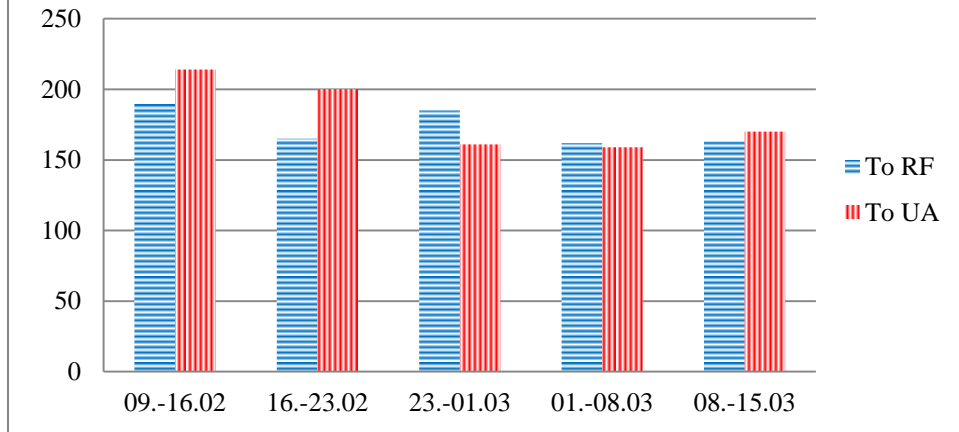

TRENDS AND FIGURES AT A GLANCE

(Covering the reporting periods from 08 February 2016, 10:00 to 15 March 2016, 10:00)

Cargo Minivans

Trains

* * *