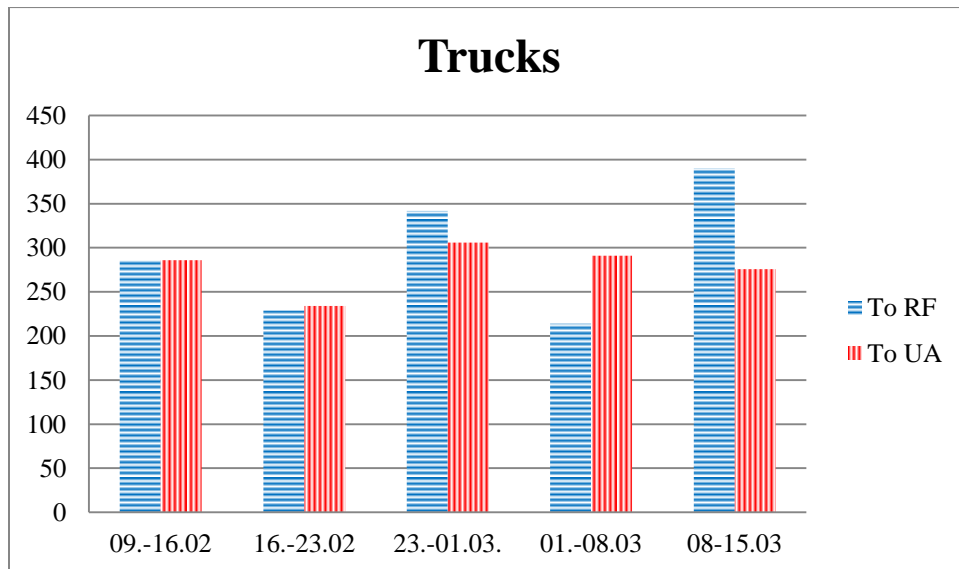

TRENDS AND FIGURES AT A GLANCE

(Covering the reporting periods from 08 February 2016, 10:00 to 15 March 2016, 10:00)

Cargo Minivans

Trains

* * *