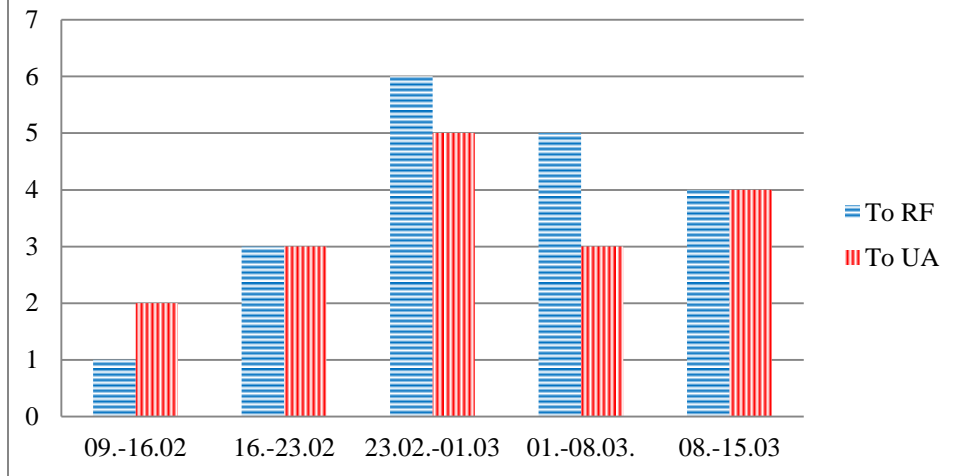

TRENDS AND FIGURES AT A GLANCE

(Covering the reporting periods from 08 February 2016, 10:00 to 15 March 2016, 10:00)

Cargo Minivans

Trains

* * *