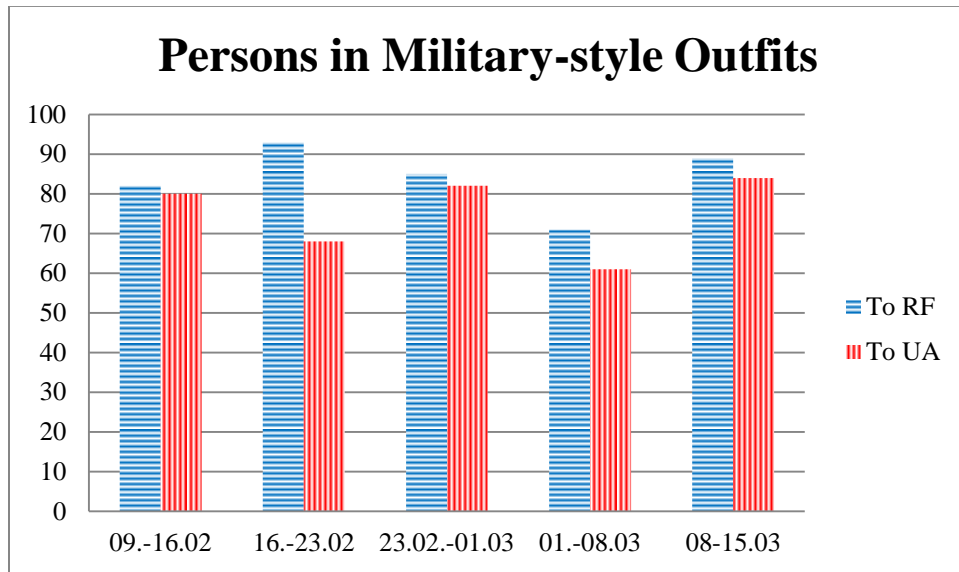

TRENDS AND FIGURES AT A GLANCE

(Covering the reporting periods from 08 February 2016, 10:00 to 15 March 2016, 10:00)

Cargo Minivans

Trains

* * *