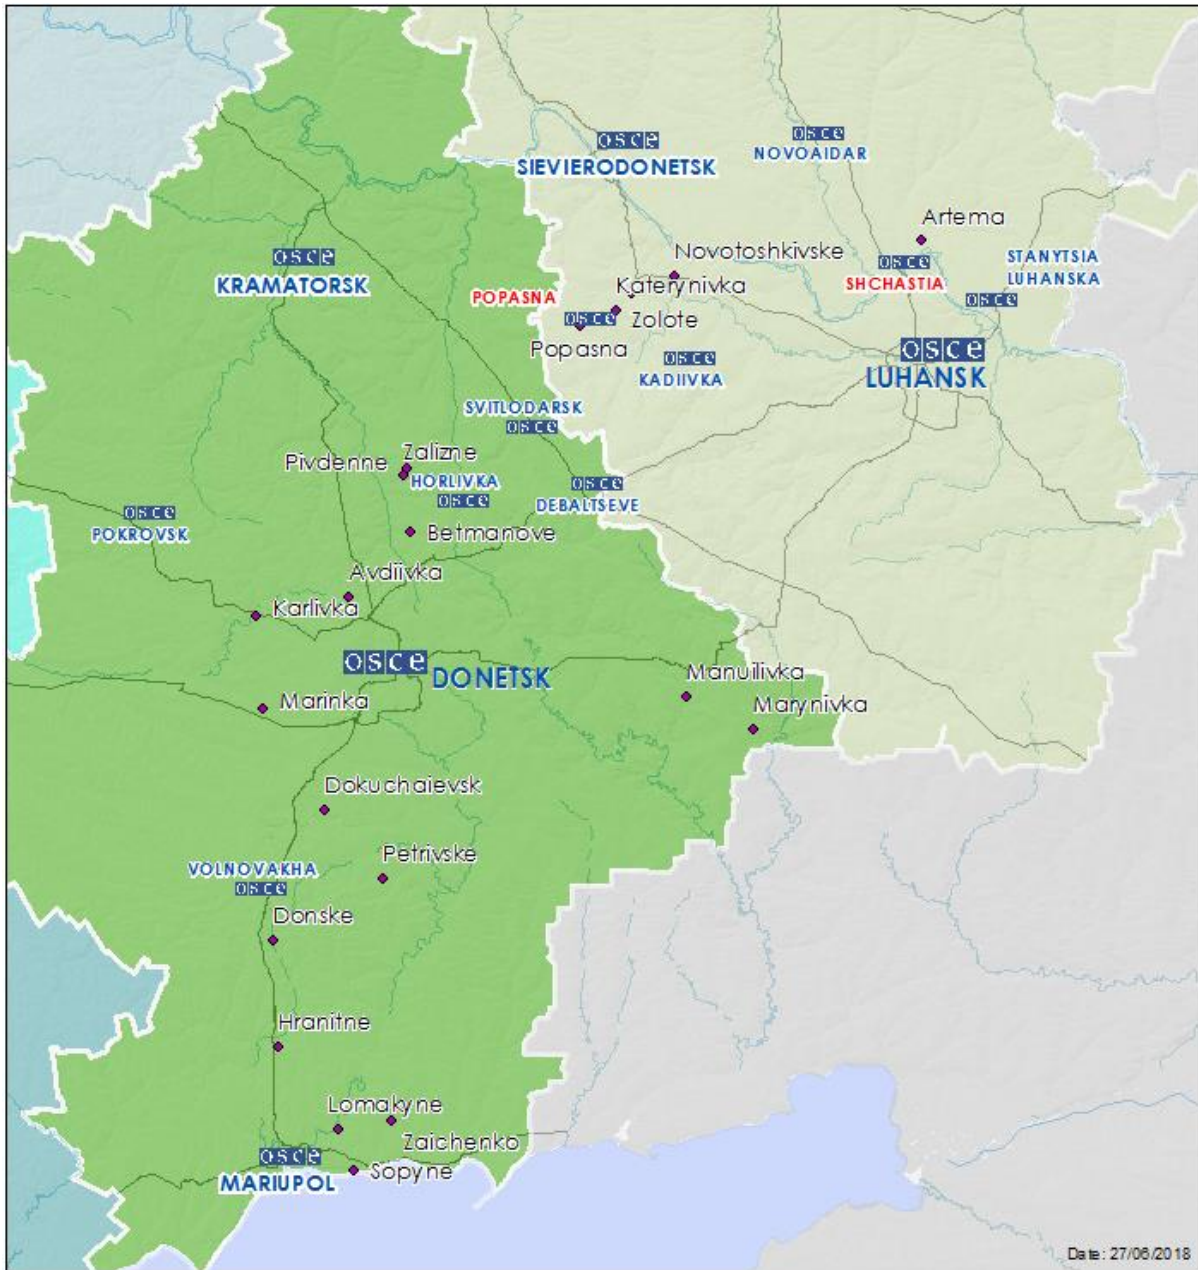

¹ The table only includes ceasefire violations directly observed by the SMM and it may include those also assessed to be live-fire exercises, controlled detonations, etc. Details provided – in terms of distance, direction, weapons-type, etc. – are based on assessments provided by monitors on the ground, and are not always necessarily precise. When information is not known (indicated with an “N/K”), the SMM was unable to ascertain such information due to distance, weather conditions and/or other considerations. Ceasefire violations recorded by more than one patrol and assessed to be the same are entered only once.

Map of Donetsk and Luhansk regions²

² The SMM is deployed to ten locations throughout Ukraine – Kherson, Odessa, Lviv, Ivano-Frankivsk, Kharkiv, Donetsk, Dnipro, Chernivtsi, Luhansk and Kyiv – as per Permanent Council Decision 1117 of 21 March 2014. This map of eastern Ukraine is meant for illustrative purposes and indicates locations mentioned in the report, as well as those where the SMM has offices (monitoring teams, patrol hubs, and forward patrol bases) in Donetsk and Luhansk regions. (In red: forward patrol bases from which SMM staff has temporarily relocated based on recommendations of security experts from participating States as well as SMM security considerations).