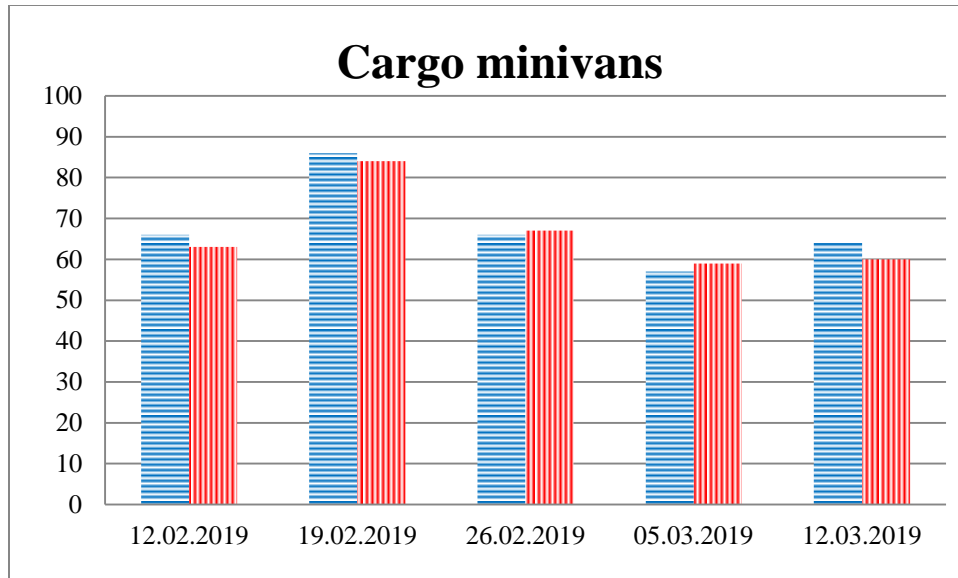

TRENDS AND FIGURES AT A GLANCE

(For the period from 09:00 on 5 February 2019 to 09:00 on 12 March 2019)¹

■ to the Russian Federation ■ to Ukraine

¹ The dates at the bottom of each graph refer to the day when the Weekly Reports were issued and include the observations made during the previous seven days.

Families with a significant amount of luggage

Trucks

Timetable of the trains heard at the Gukovo BCP

Date	To RF	To UA
05/03/2019	13:26	15:58
06/03/2019	16:15 16:52	10:52 15:0
07/03/2019		17:11 20:43
08/03/2019	9:10 16:57	15:04 18:52
09/03/2019	17:08	21:45
10/03/2019	9:47 21:20	17:40
11/03/2019	10:11 13:29 13:56	8:03
