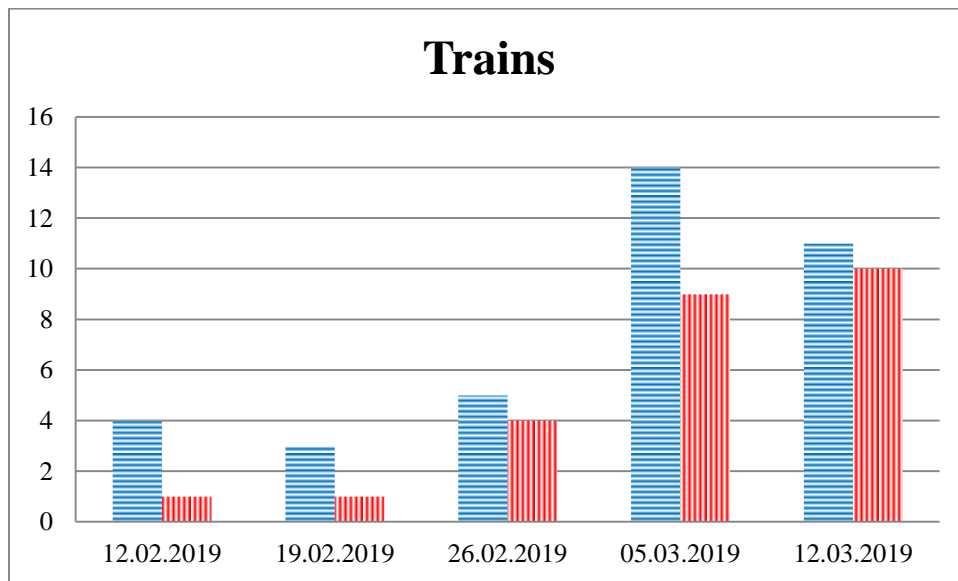

TRENDS AND FIGURES AT A GLANCE

(For the period from 09:00 on 5 February 2019 to 09:00 on 12 March 2019)¹

■ to the Russian Federation ■ to Ukraine

¹ The dates at the bottom of each graph refer to the day when the Weekly Reports were issued and include the observations made during the previous seven days.

Families with a significant amount of luggage

Trucks

Timetable of the trains heard at the Gukovo BCP

Date	To RF	To UA
05/03/2019	13:26	15:58
06/03/2019	16:15 16:52	10:52 15:0
07/03/2019		17:11 20:43
08/03/2019	9:10 16:57	15:04 18:52
09/03/2019	17:08	21:45
10/03/2019	9:47 21:20	17:40
11/03/2019	10:11 13:29 13:56	8:03
