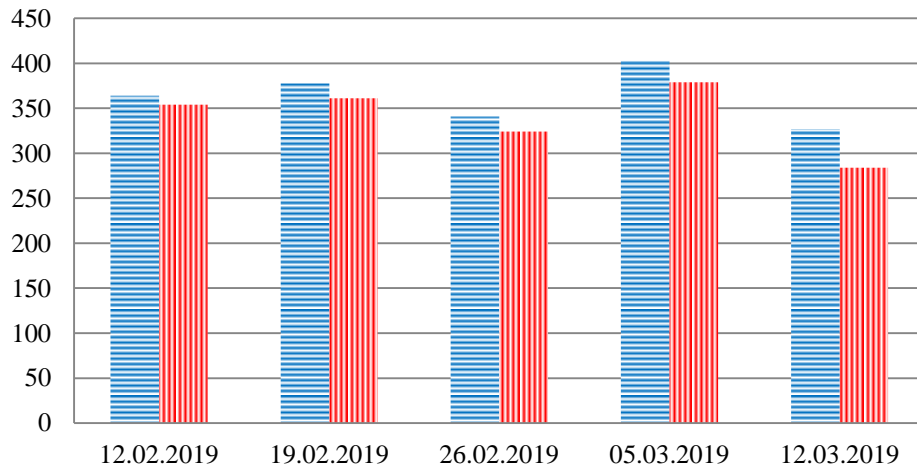

TRENDS AND FIGURES AT A GLANCE

(For the period from 09:00 on 5 February 2019 to 09:00 on 12 March 2019)¹

■ to the Russian Federation ■ to Ukraine

¹ The dates at the bottom of each graph refer to the day when the Weekly Reports were issued and include the observations made during the previous seven days.

Families with a significant amount of luggage

Trucks

Timetable of the trains heard at the Gukovo BCP

Date	To RF	To UA
05/03/2019	13:26	15:58
06/03/2019	16:15 16:52	10:52 15:0
07/03/2019		17:11 20:43
08/03/2019	9:10 16:57	15:04 18:52
09/03/2019	17:08	21:45
10/03/2019	9:47 21:20	17:40
11/03/2019	10:11 13:29 13:56	8:03
