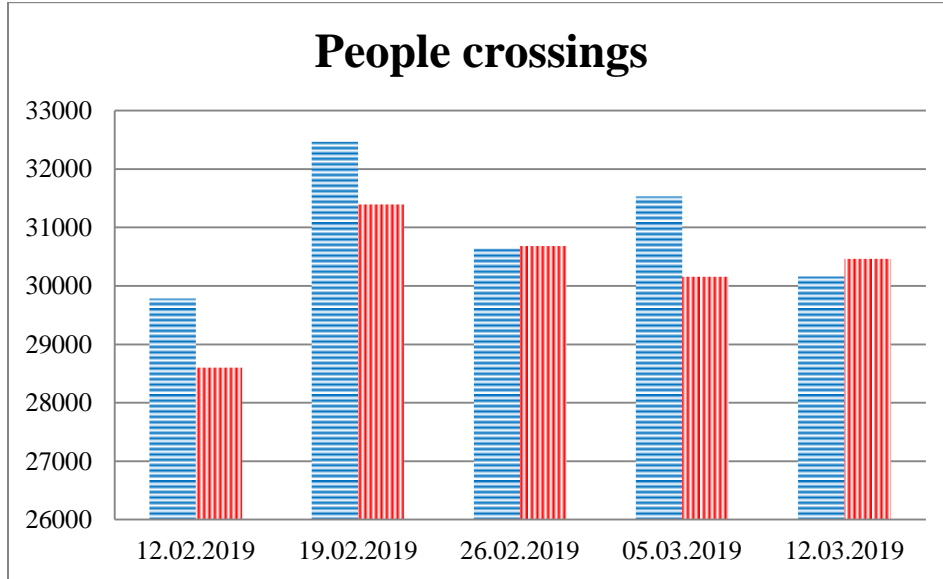

TRENDS AND FIGURES AT A GLANCE

(For the period from 09:00 on 5 February 2019 to 09:00 on 12 March 2019)¹

■ to the Russian Federation ■ to Ukraine

¹ The dates at the bottom of each graph refer to the day when the Weekly Reports were issued and include the observations made during the previous seven days.

Families with a significant amount of luggage

Trucks

Timetable of the trains heard at the Gukovo BCP

Date	To RF	To UA
05/03/2019	13:26	15:58
06/03/2019	16:15 16:52	10:52 15:0
07/03/2019		17:11 20:43
08/03/2019	9:10 16:57	15:04 18:52
09/03/2019	17:08	21:45
10/03/2019	9:47 21:20	17:40
11/03/2019	10:11 13:29 13:56	8:03
