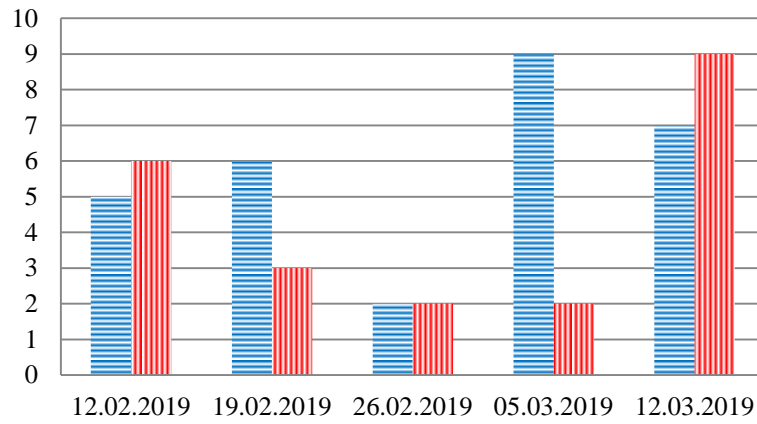

TRENDS AND FIGURES AT A GLANCE

(For the period from 09:00 on 5 February 2019 to 09:00 on 12 March 2019)¹

■ to the Russian Federation ■ to Ukraine

¹ The dates at the bottom of each graph refer to the day when the Weekly Reports were issued and include the observations made during the previous seven days.

Families with a significant amount of luggage

Trucks

Timetable of the trains heard at the Gukovo BCP

Date	To RF	To UA
05/03/2019	13:26	15:58
06/03/2019	16:15 16:52	10:52 15:0
07/03/2019		17:11 20:43
08/03/2019	9:10 16:57	15:04 18:52
09/03/2019	17:08	21:45
10/03/2019	9:47 21:20	17:40
11/03/2019	10:11 13:29 13:56	8:03
