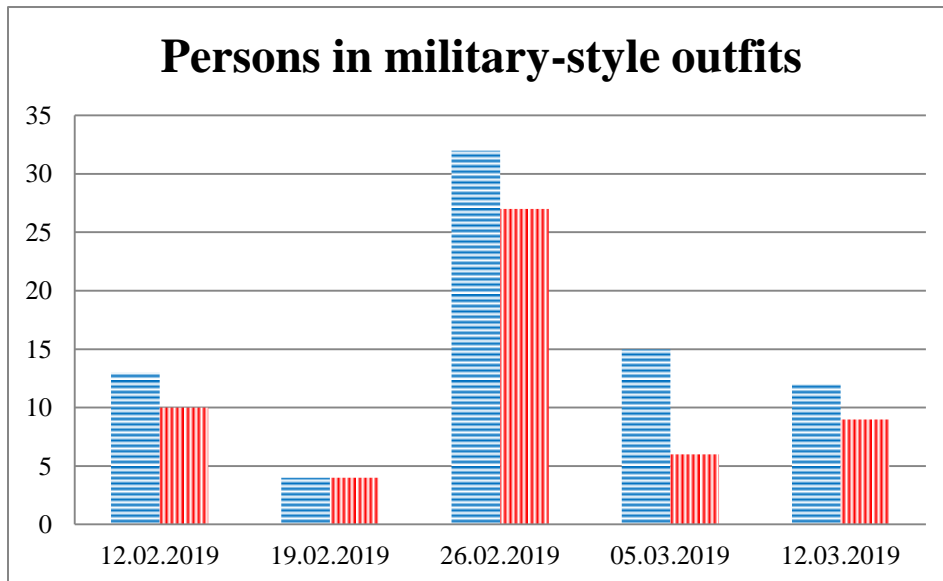

TRENDS AND FIGURES AT A GLANCE

(For the period from 09:00 on 5 February 2019 to 09:00 on 12 March 2019)¹

■ to the Russian Federation ■ to Ukraine

¹ The dates at the bottom of each graph refer to the day when the Weekly Reports were issued and include the observations made during the previous seven days.