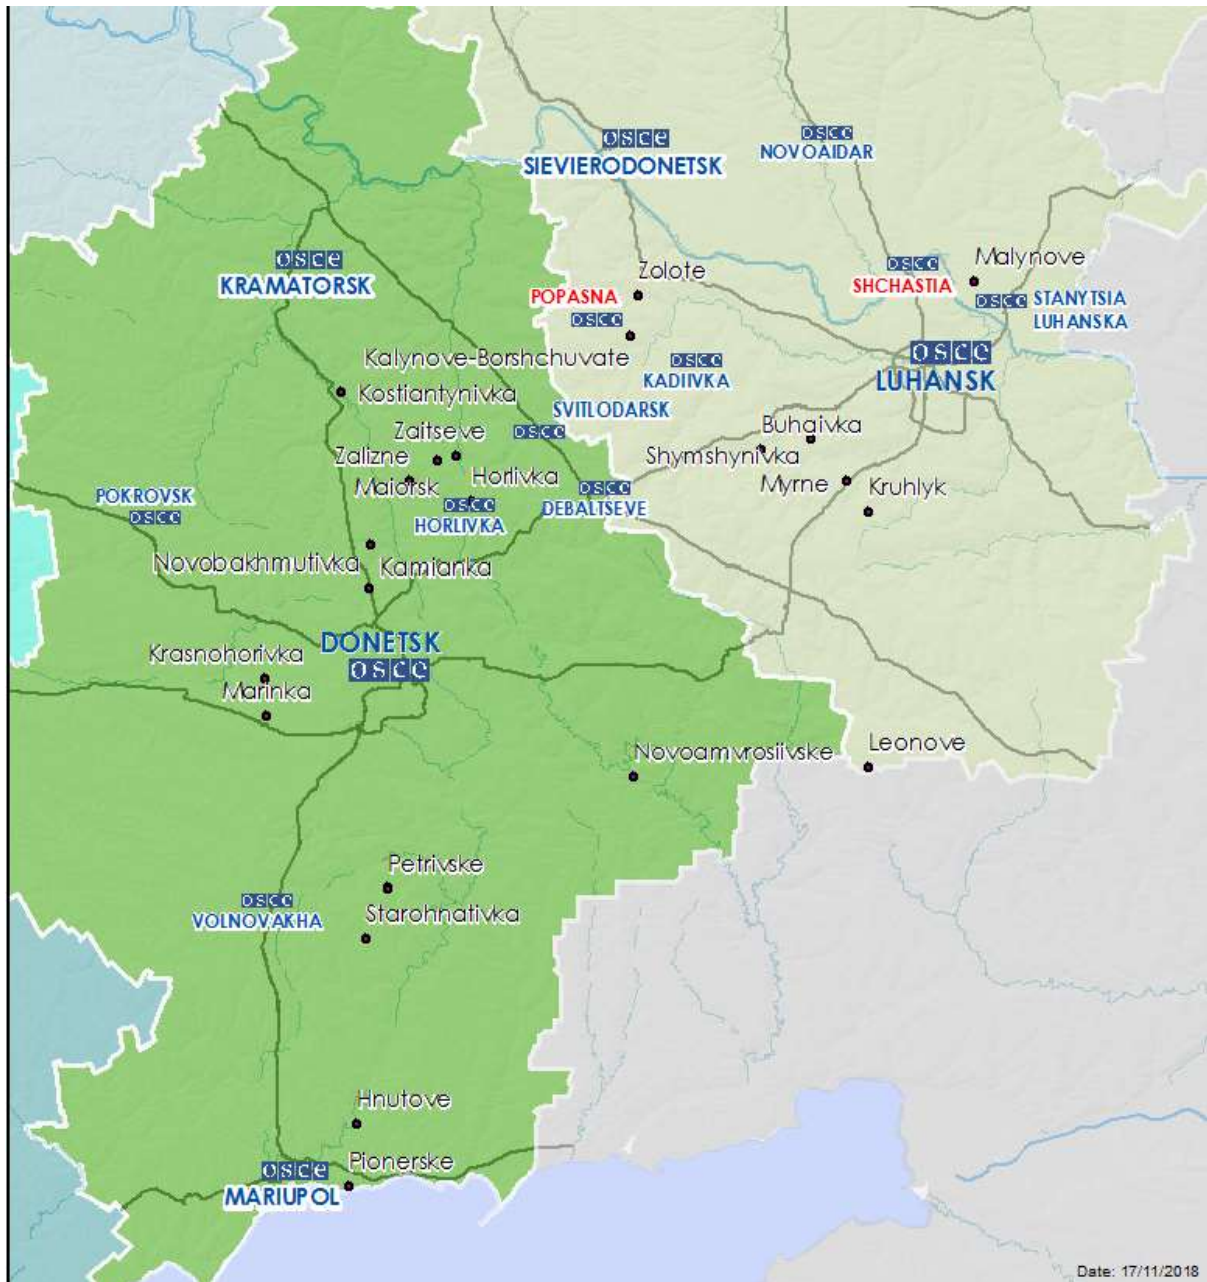

## Map of Donetsk and Luhansk regions<sup>2</sup>

<sup>2</sup>The SMM is deployed to ten locations throughout Ukraine – Kherson, Odessa, Lviv, Ivano-Frankivsk, Kharkiv, Donetsk, Dnipro, Chernivtsi, Luhansk and Kyiv – as per Permanent Council Decision 1117 of 21 March 2014. This map of eastern Ukraine is meant for illustrative purposes and indicates locations mentioned in the report, as well as those where the SMM has offices (monitoring teams, patrol hubs, and forward patrol bases) in Donetsk and Luhansk regions. (In red: forward patrol bases from which SMM staff has temporarily relocated based on recommendations of security experts from participating States as well as SMM security considerations).