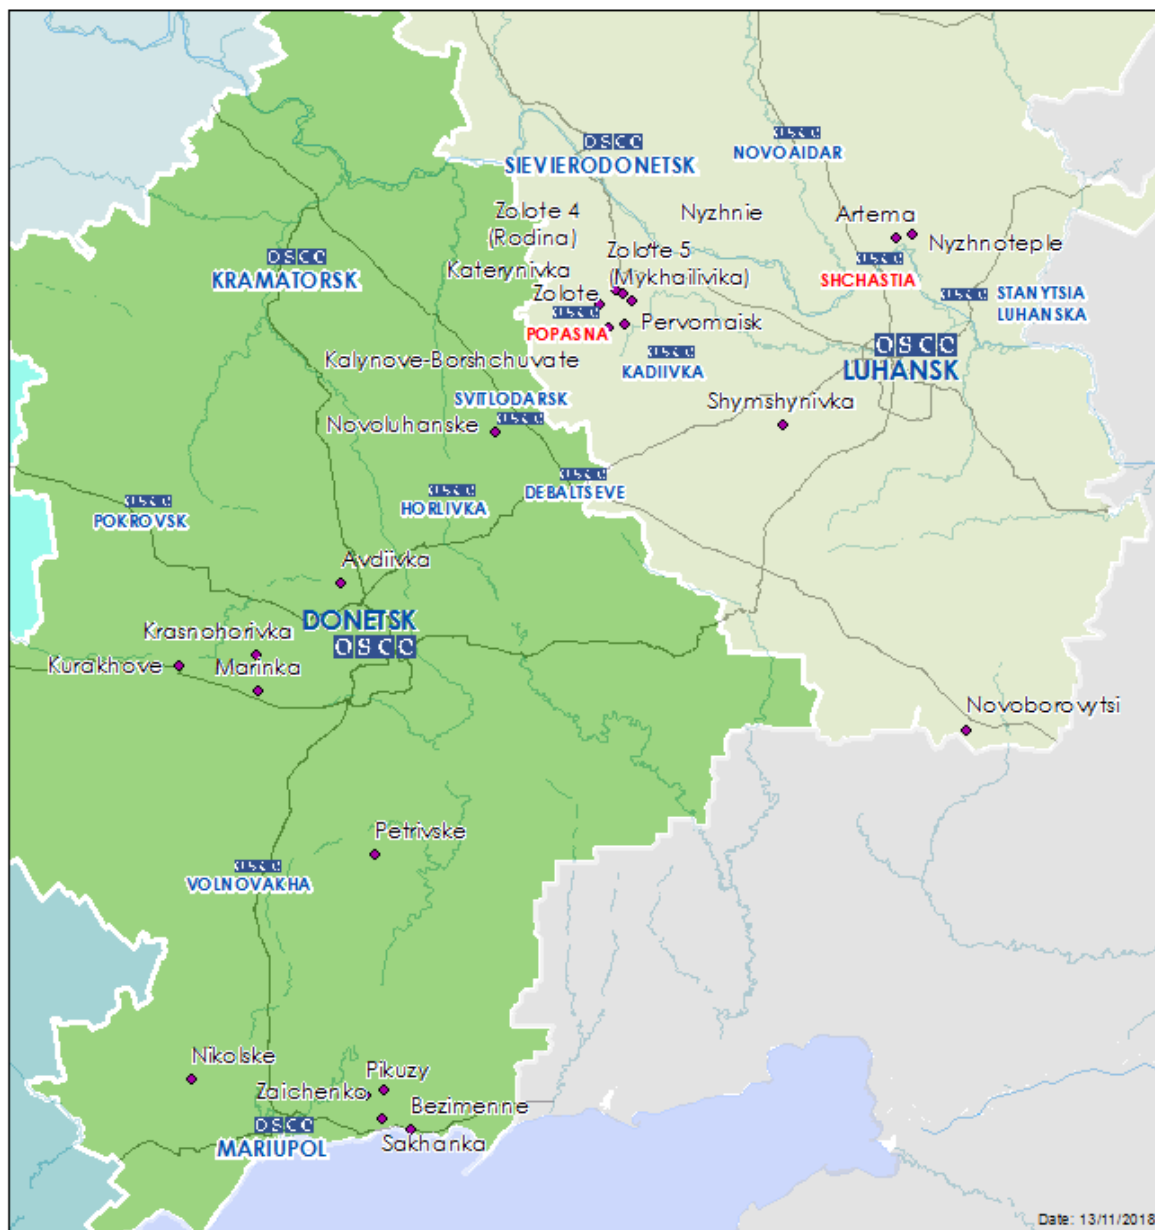

Map of Donetsk and Luhansk regions²

²The SMM is deployed to ten locations throughout Ukraine – Kherson, Odessa, Lviv, Ivano-Frankivsk, Kharkiv, Donetsk, Dnipro, Chernivtsi, Luhansk and Kyiv – as per Permanent Council Decision 1117 of 21 March 2014. This map of eastern Ukraine is meant for illustrative purposes and indicates locations mentioned in the report, as well as those where the SMM has offices (monitoring teams, patrol hubs, and forward patrol bases) in Donetsk and Luhansk regions. (In red: forward patrol bases from which SMM staff has temporarily relocated based on recommendations of security experts from participating States as well as SMM security considerations).