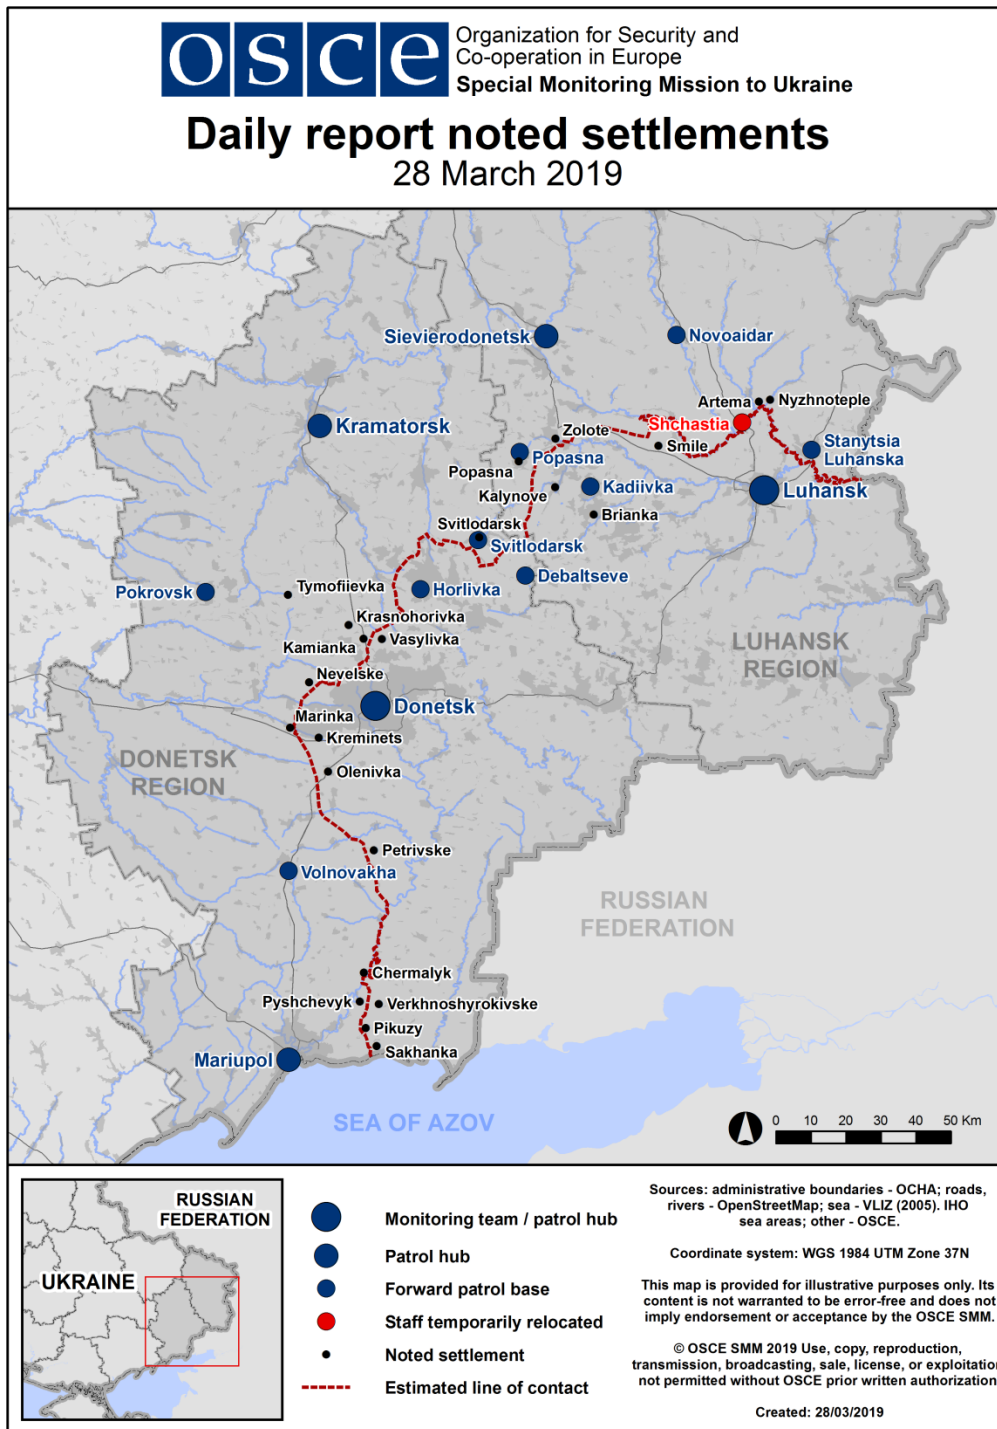

Map of Donetsk and Luhansk regions²

² The SMM is deployed to ten locations throughout Ukraine – Kherson, Odessa, Lviv, Ivano-Frankivsk, Kharkiv, Donetsk, Dnipro, Chernivtsi, Luhansk and Kyiv – as per Permanent Council Decision 1117 of 21 March 2014. This map of eastern Ukraine is meant for illustrative purposes and indicates locations mentioned in the report, as well as those where the SMM has offices (monitoring teams, patrol hubs, and forward patrol bases) in Donetsk and Luhansk regions. (In red: forward patrol bases from which SMM staff has temporarily relocated based on recommendations of security experts from participating States as well as SMM security considerations).