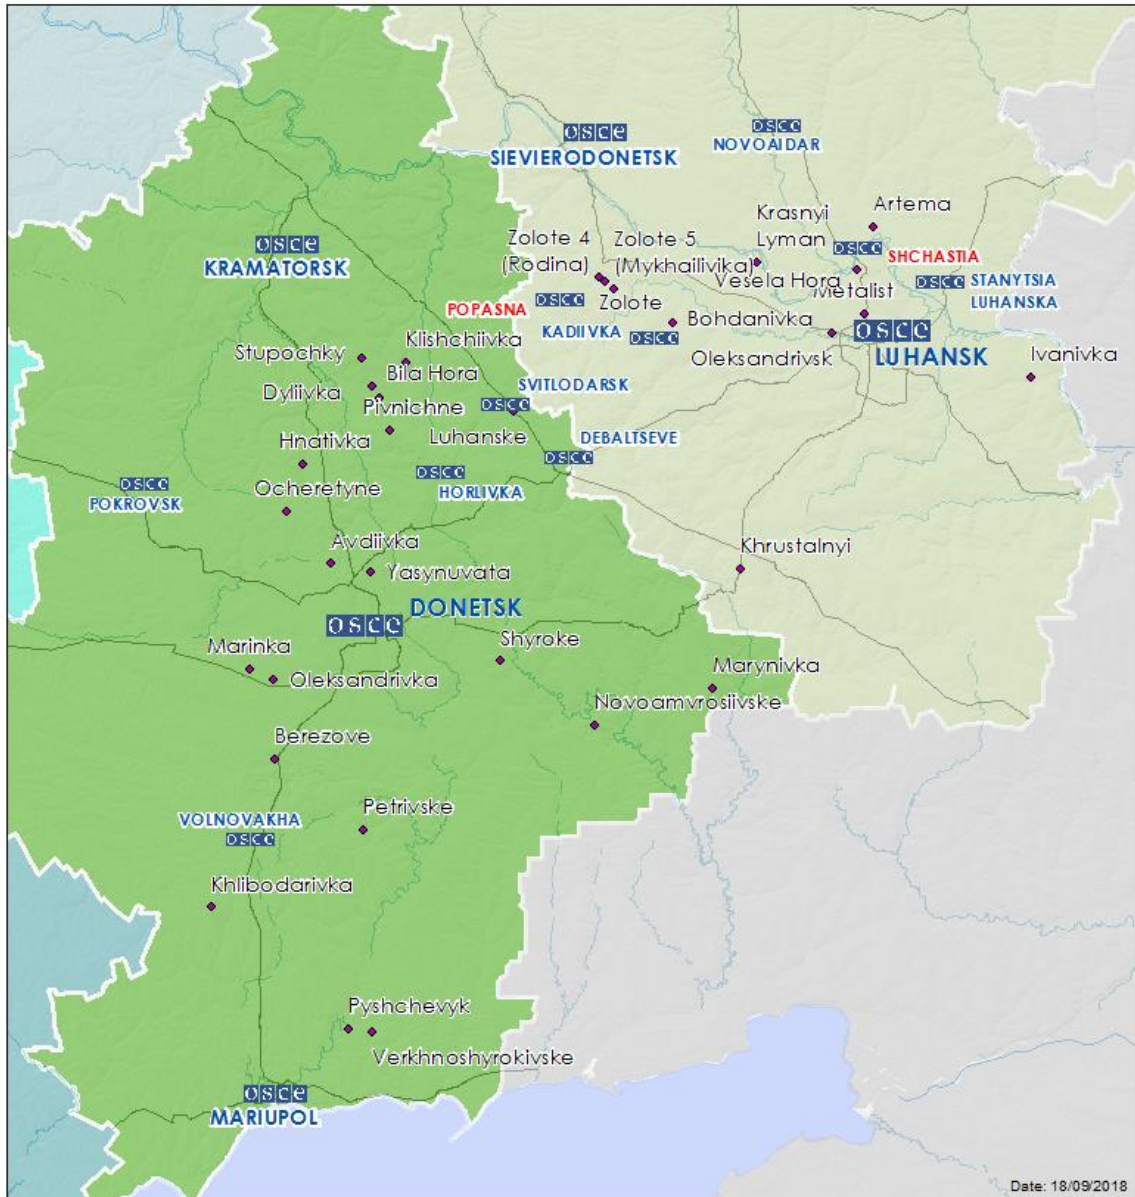

## Map of Donetsk and Luhansk regions<sup>2</sup>

<sup>2</sup> The SMM is deployed to ten locations throughout Ukraine – Kherson, Odessa, Lviv, Ivano-Frankivsk, Kharkiv, Donetsk, Dnipro, Chernivtsi, Luhansk and Kyiv – as per Permanent Council Decision 1117 of 21 March 2014. This map of eastern Ukraine is meant for illustrative purposes and indicates locations mentioned in the report, as well as those where the SMM has offices (monitoring teams, patrol hubs, and forward patrol bases) in Donetsk and Luhansk regions. (In red: forward patrol bases from which SMM staff has temporarily relocated based on recommendations of security experts from participating States as well as SMM security considerations).