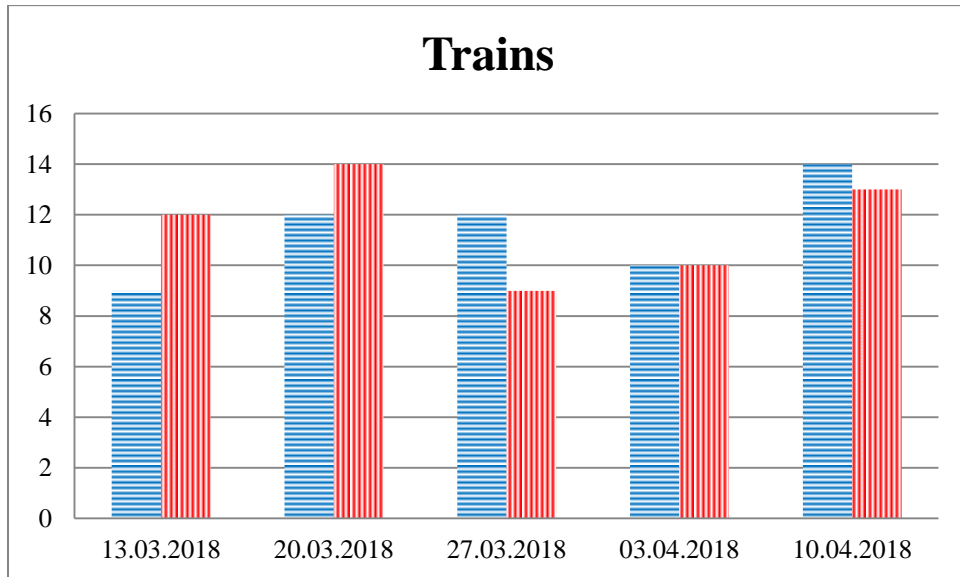

## TRENDS AND FIGURES AT A GLANCE

(For the period from 09:00 on 06 March 2018 to 09:00 on 10 April 2018)

■ - to the Russian Federation    ■ - to Ukraine

\*\*\*