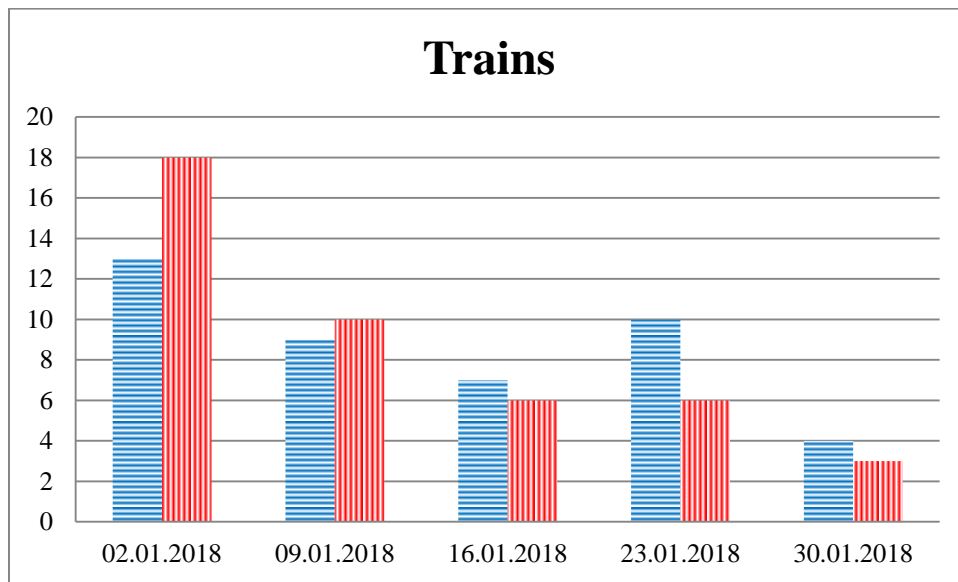

## TRENDS AND FIGURES AT A GLANCE

(For the period from 09:00 on 02 January 2018 to 09:00 on 30 January 2018)

■ - to the Russian Federation    ■ - to Ukraine

\*\*\*