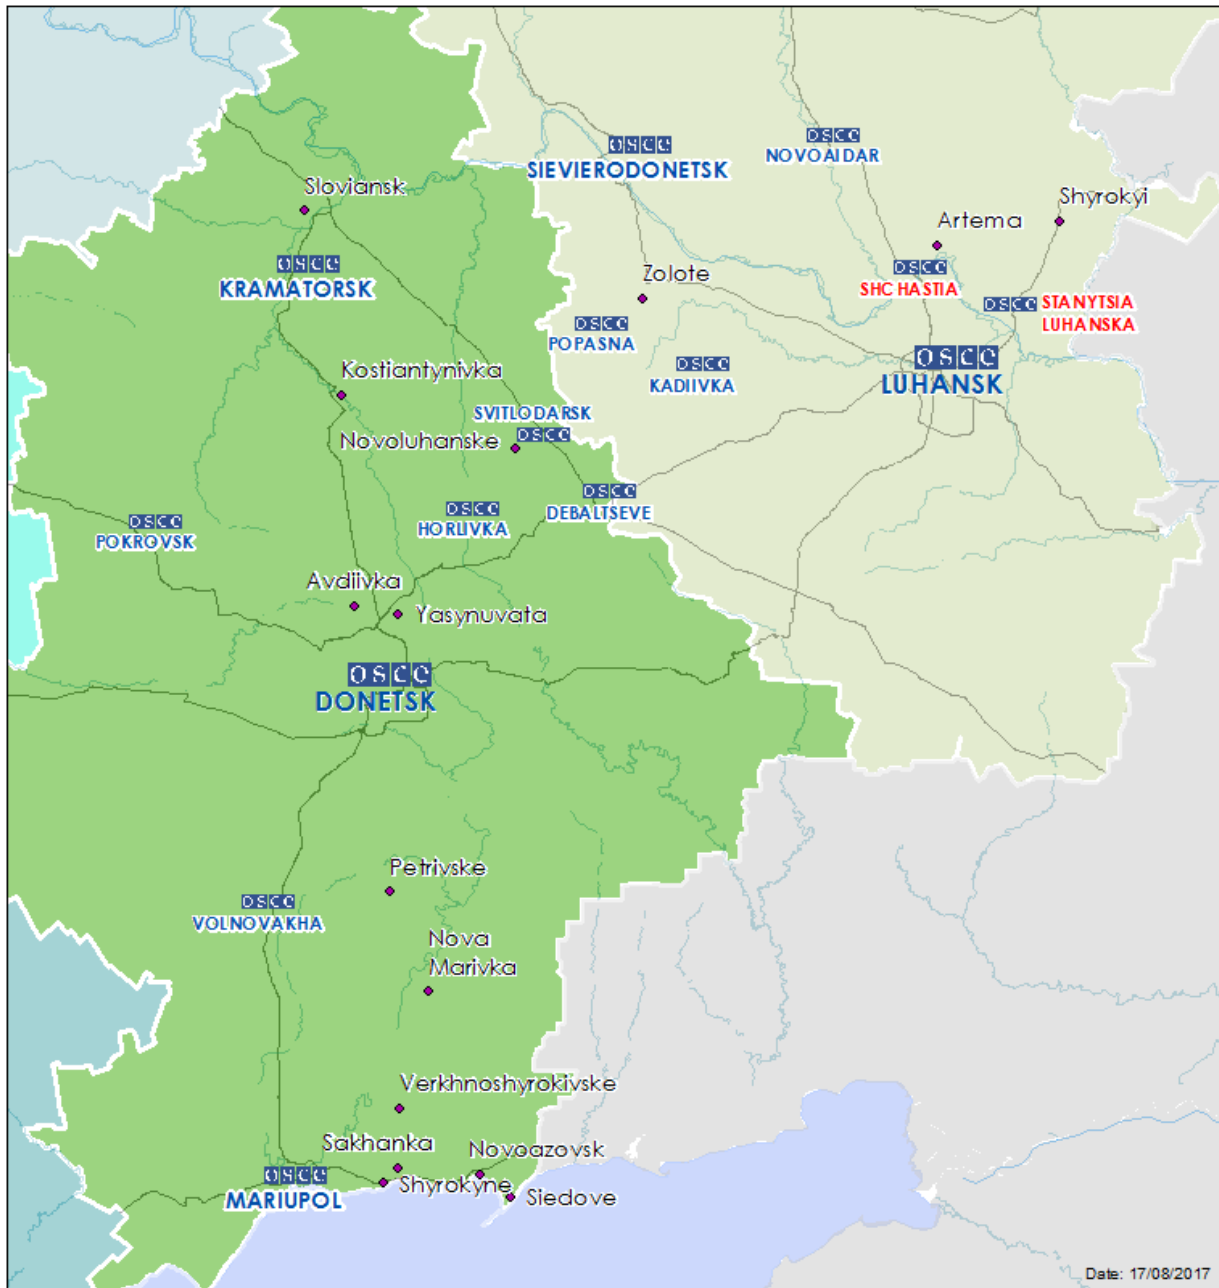

Map of Donetsk and Luhansk regions²

² The SMM is deployed to ten locations throughout Ukraine, in Kherson, Odessa, Lviv, Ivano-Frankivsk, Kharkiv, Donetsk, Dnipro, Chernivtsi, Luhansk and Kyiv, as per Permanent Council Decision 1117 of 21 March 2014. This map of eastern Ukraine is meant for illustrative purposes and indicates locations mentioned in the report, as well as those where the SMM has offices (monitoring teams, patrol hubs, and forward patrol bases) in Donetsk and Luhansk regions. (In red: forward patrol bases from which SMM staff has temporarily relocated since 27 September 2016 based on recommendations of security experts from participating States.)