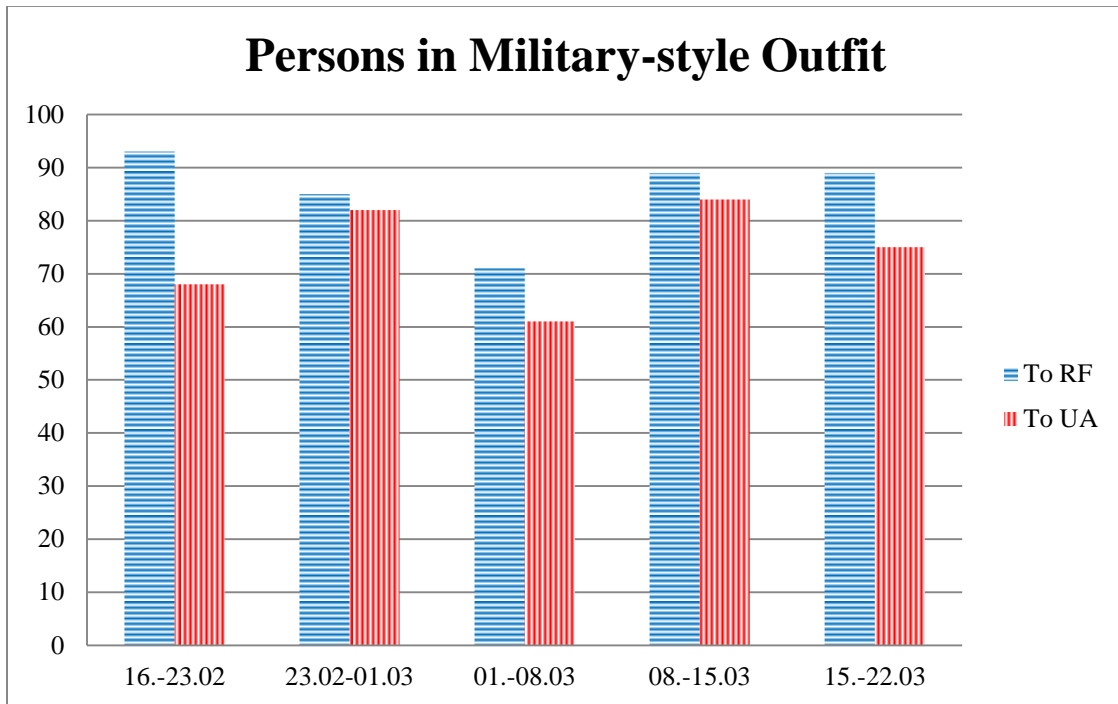

TRENDS AND FIGURES AT A GLANCE

(Covering the reporting periods from 16 February 2016 10:00 to 22 March 2016 10:00)

Cargo Minivans

Trains

* * *