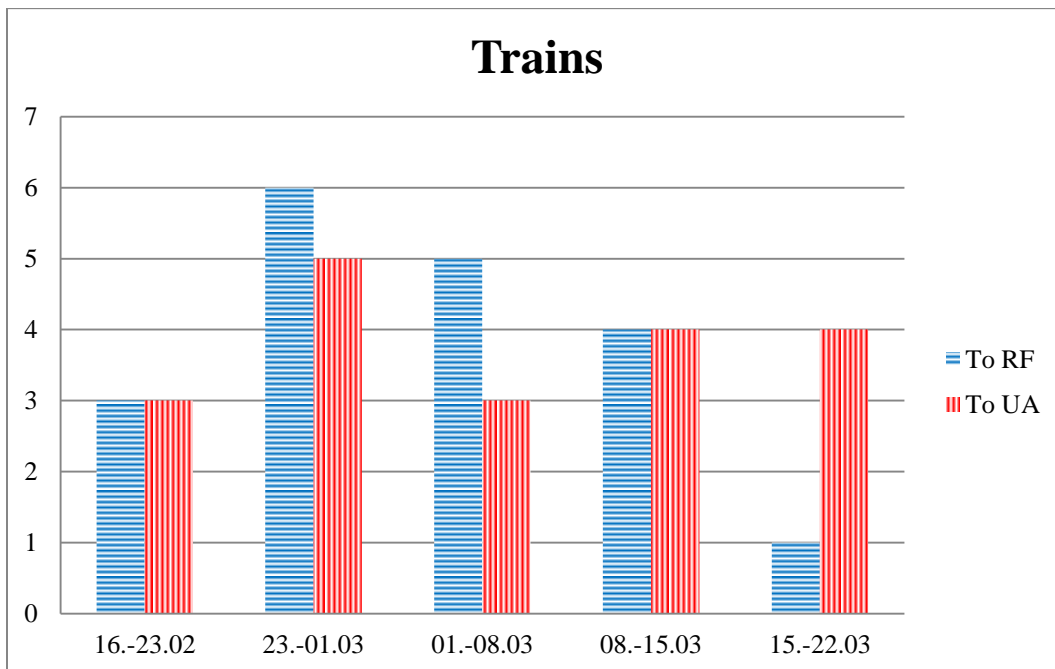

TRENDS AND FIGURES AT A GLANCE

(Covering the reporting periods from 16 February 2016 10:00 to 22 March 2016 10:00)

Cargo Minivans

Trains

* * *