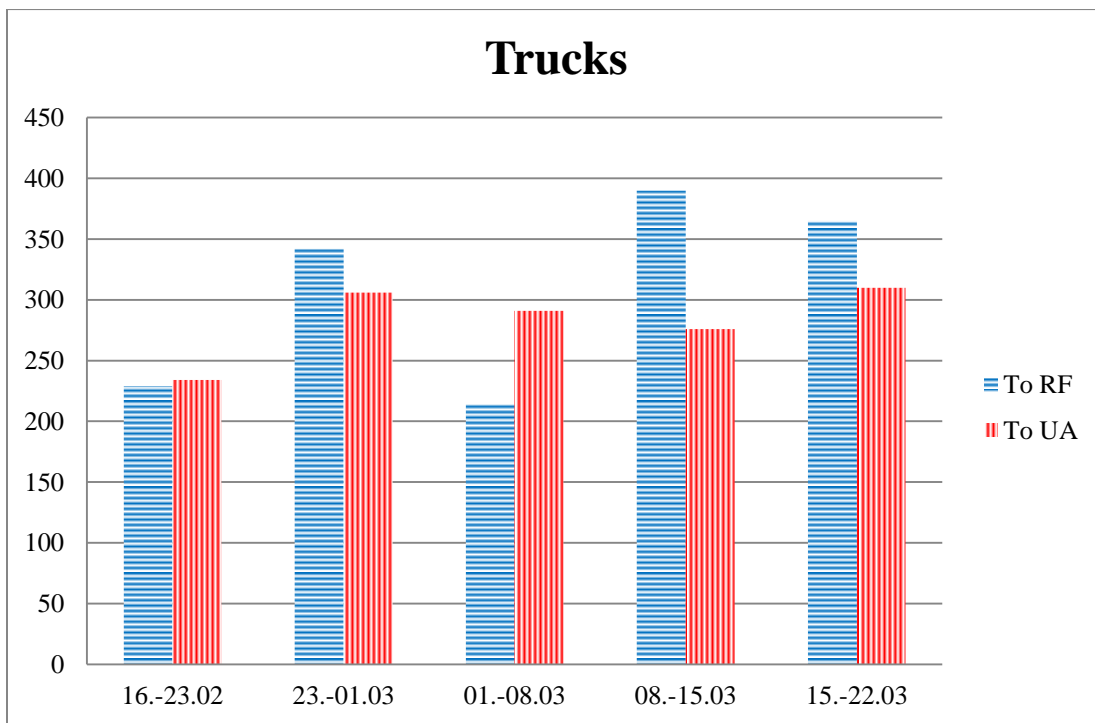

TRENDS AND FIGURES AT A GLANCE

(Covering the reporting periods from 16 February 2016 10:00 to 22 March 2016 10:00)

Cargo Minivans

Trains

* * *