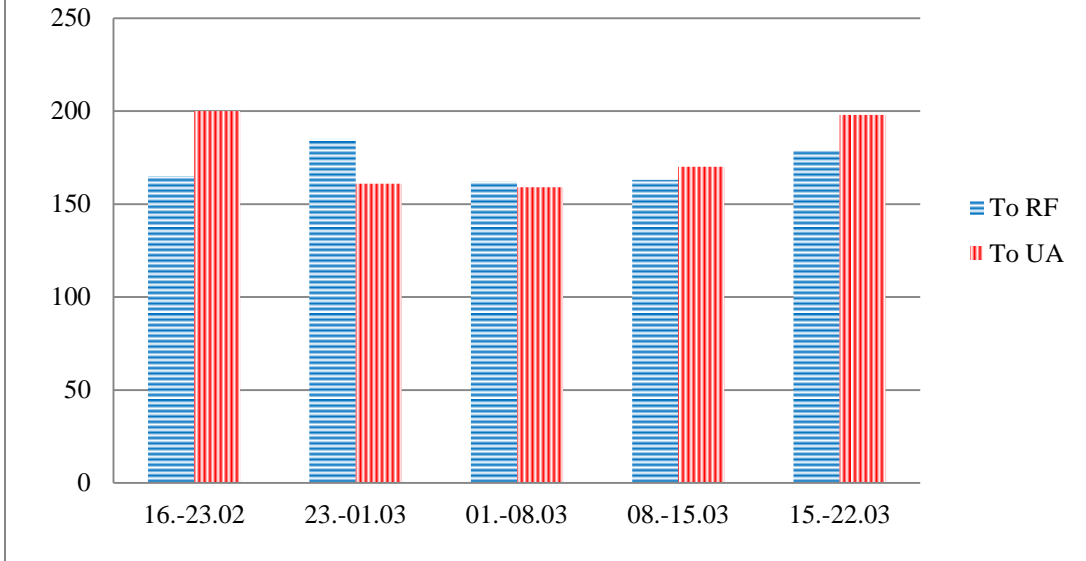

TRENDS AND FIGURES AT A GLANCE

(Covering the reporting periods from 16 February 2016 10:00 to 22 March 2016 10:00)

Cargo Minivans

Trains

* * *