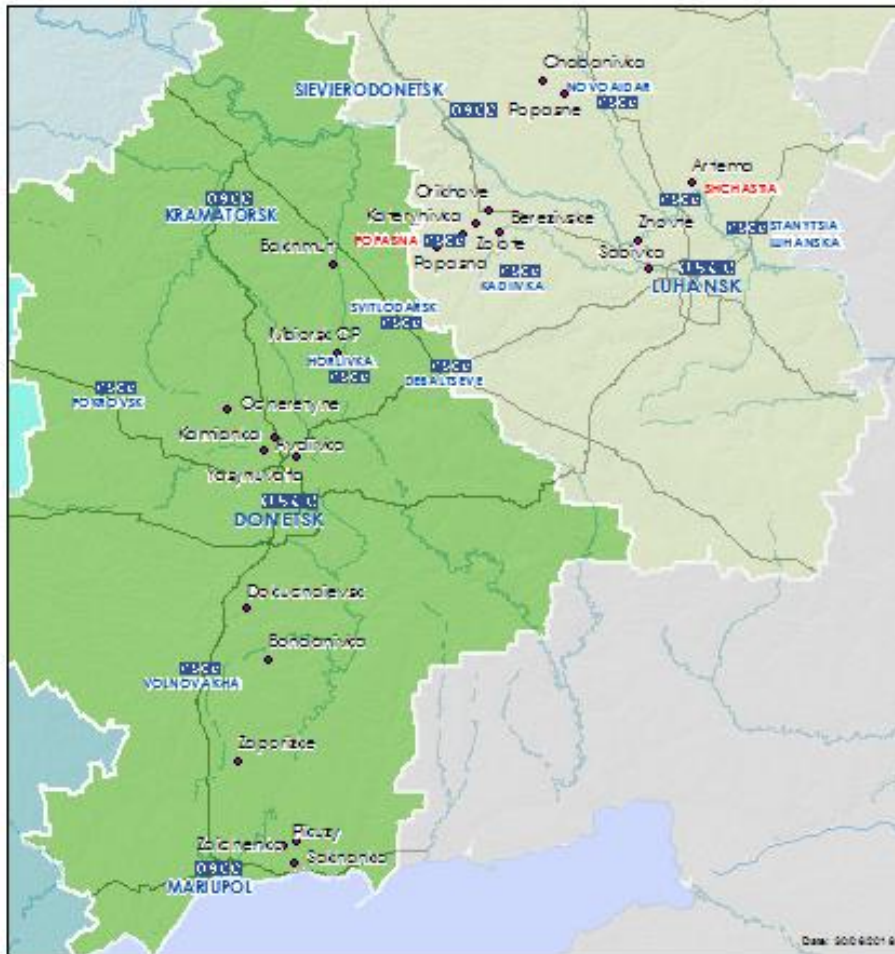

## Map of Donetsk and Luhansk regions<sup>2</sup>

<sup>2</sup> The SMM is deployed to ten locations throughout Ukraine – Kherson, Odessa, Lviv, Ivano-Frankivsk, Kharkiv, Donetsk, Dnipro, Chernivtsi, Luhansk and Kyiv – as per Permanent Council Decision 1117 of 21 March 2014. This map of eastern Ukraine is meant for illustrative purposes and indicates locations mentioned in the report, as well as those where the SMM has offices (monitoring teams, patrol hubs, and forward patrol bases) in Donetsk and Luhansk regions. (In red: forward patrol bases from which SMM staff has temporarily relocated based on recommendations of security experts from participating States as well as SMM security considerations).