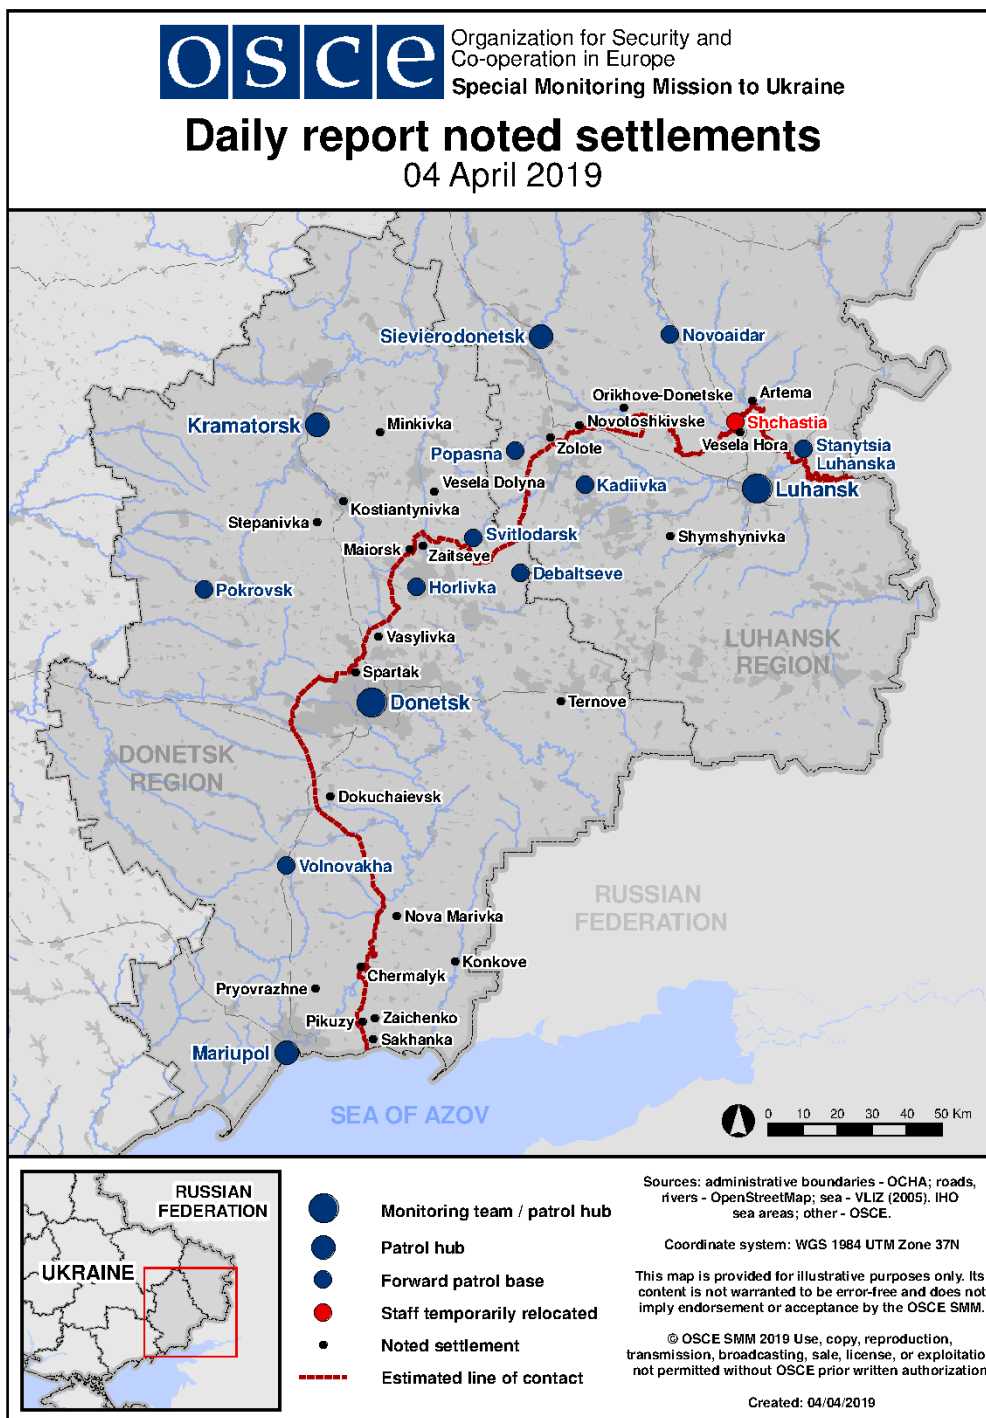

Map of Donetsk and Luhansk regions²

² The SMM is deployed to ten locations throughout Ukraine – Kherson, Odessa, Lviv, Ivano-Frankivsk, Kharkiv, Donetsk, Dnipro, Chernivtsi, Luhansk and Kyiv – as per Permanent Council Decision 1117 of 21 March 2014. This map of eastern Ukraine is meant for illustrative purposes and indicates locations mentioned in the report, as well as those where the SMM has offices (monitoring teams, patrol hubs, and forward patrol bases) in Donetsk and Luhansk regions. (In red: forward patrol bases from which SMM staff has temporarily relocated based on recommendations of security experts from participating States as well as SMM security considerations).