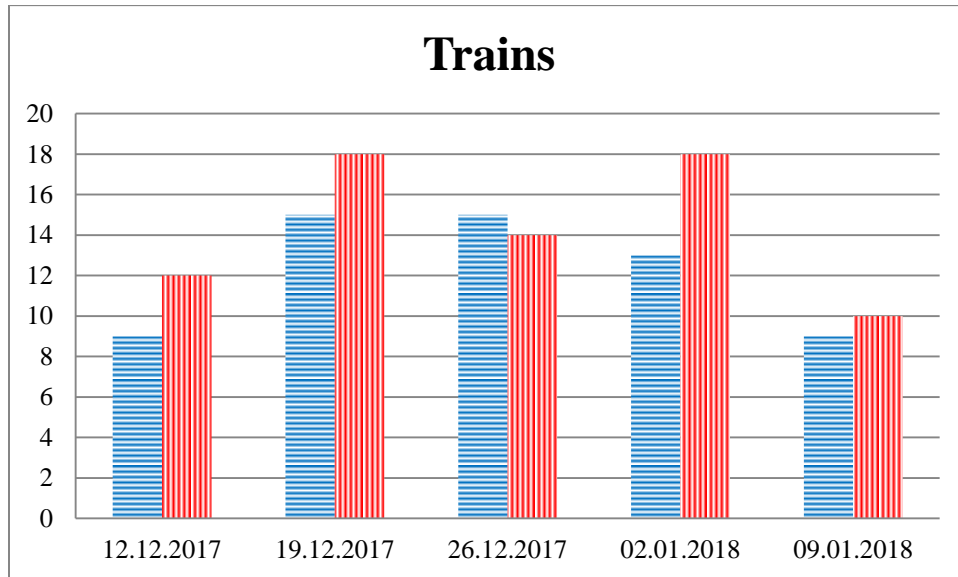

## TRENDS AND FIGURES AT A GLANCE

(For the period from 09:00 on 05 December 2017 to 09:00 on 9 January 2018)

■ - to the Russian Federation      ■ - to Ukraine

\*\*\*