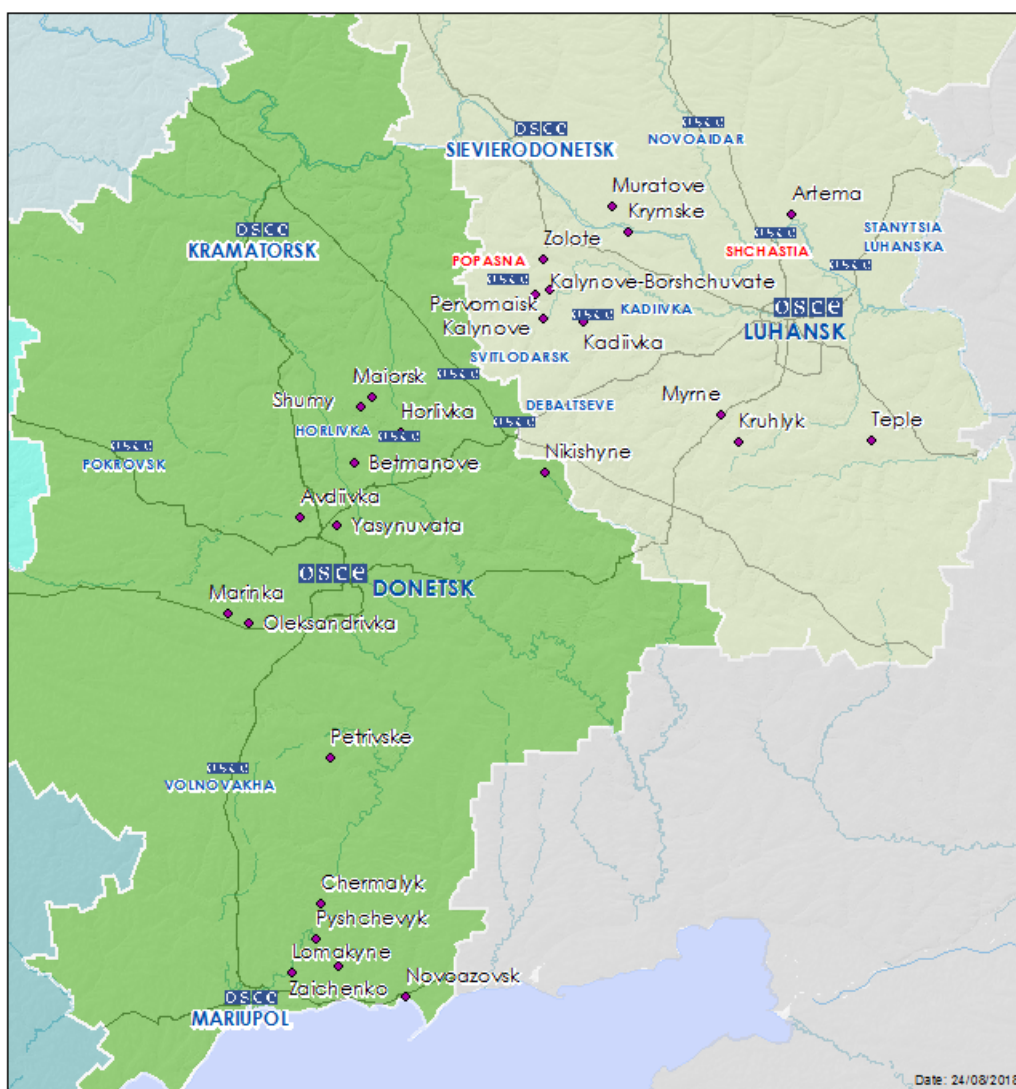

## Map of Donetsk and Luhansk regions<sup>2</sup>

<sup>2</sup> The SMM is deployed to ten locations throughout Ukraine – Kherson, Odessa, Lviv, Ivano-Frankivsk, Kharkiv, Donetsk, Dnipro, Chernivsi, Luhansk and Kyiv – as per Permanent Council Decision 1117 of 21 March 2014. This map of eastern Ukraine is meant for illustrative purposes and indicates locations mentioned in the report, as well as those where the SMM has offices (monitoring teams, patrol hubs, and forward patrol bases) in Donetsk and Luhansk regions. (In red: forward patrol bases from which SMM staff has temporarily relocated based on recommendations of security experts from participating States as well as SMM security considerations).