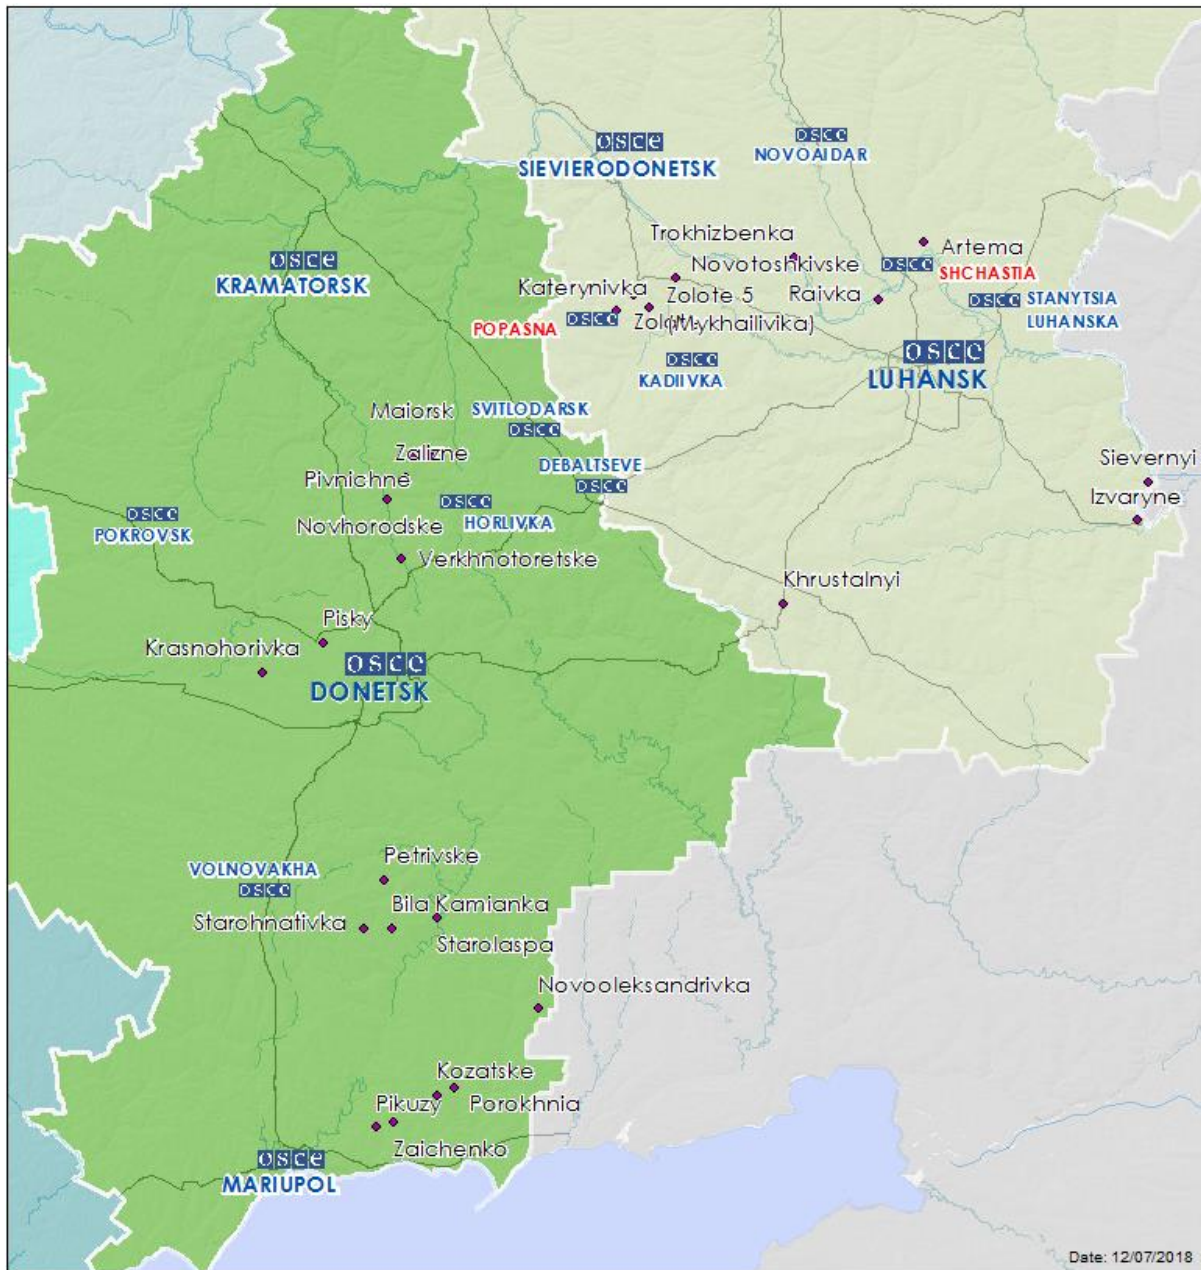

## Map of Donetsk and Luhansk regions<sup>2</sup>

<sup>2</sup> The SMM is deployed to ten locations throughout Ukraine – Kherson, Odessa, Lviv, Ivano-Frankivsk, Kharkiv, Dnipro, Chernivtsi, Luhansk and Kyiv – as per Permanent Council Decision 1117 of 21 March 2014. This map of eastern Ukraine is meant for illustrative purposes and indicates locations mentioned in the report, as well as those where the SMM has offices (monitoring teams, patrol hubs, and forward patrol bases) in Donetsk and Luhansk regions. (In red: forward patrol bases from which SMM staff has temporarily relocated based on recommendations of security experts from participating States as well as SMM security considerations).