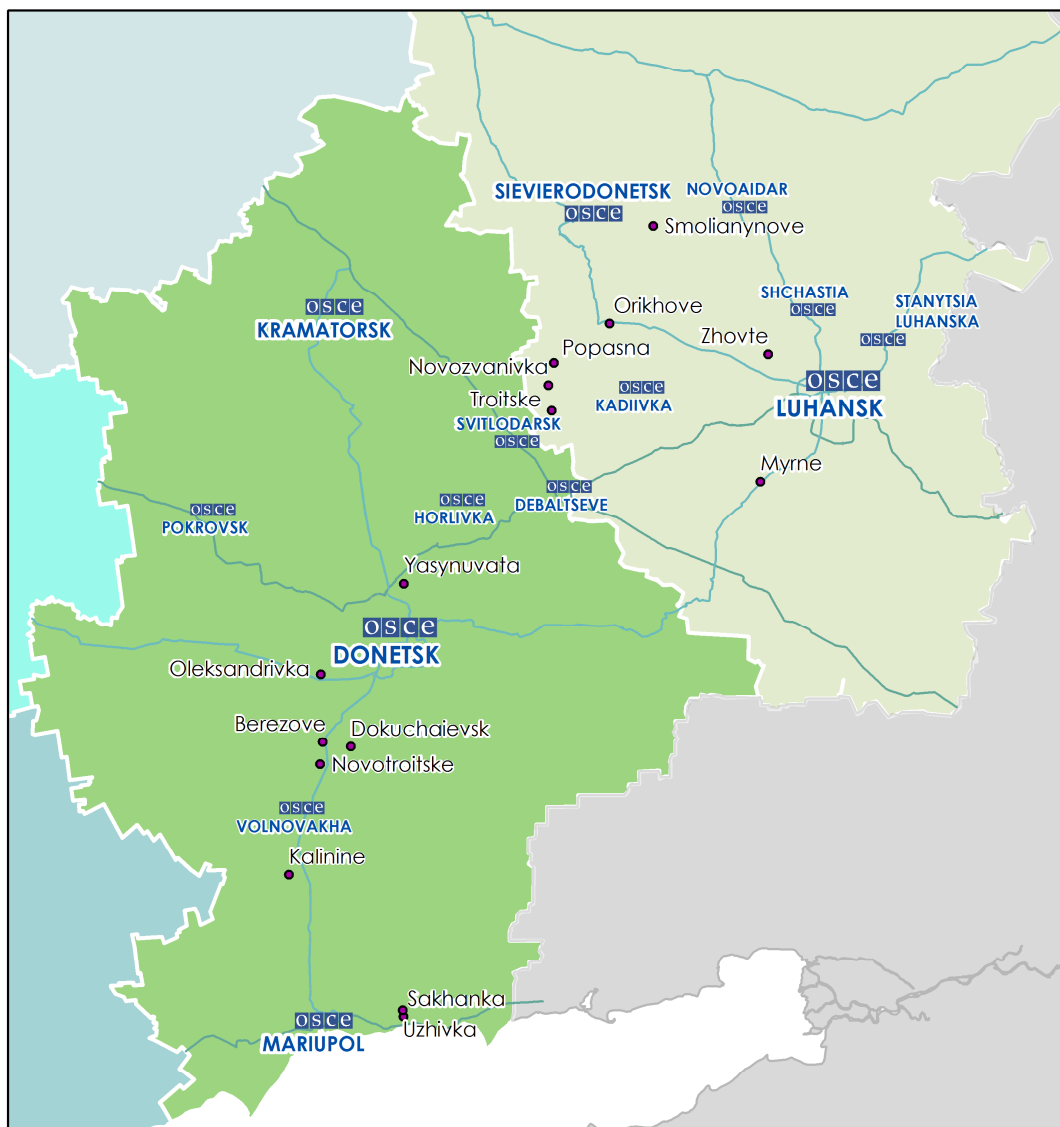

Map of Donetsk and Luhansk Regions²

² The SMM is actively deployed to ten locations throughout Ukraine, Kherson, Odessa, Lviv, Ivano-Frankivsk, Kharkiv, Donetsk, Dnipro, Chernivtsi, Luhansk, and Kyiv, as per Permanent Council Decision 1117 of 21 March 2014. This map of eastern Ukraine is meant for illustrative purposes and indicates locations mentioned in the report, as well as those where the SMM has offices (monitoring teams, patrol hubs, and forward patrol bases) in Donetsk and Luhansk regions.