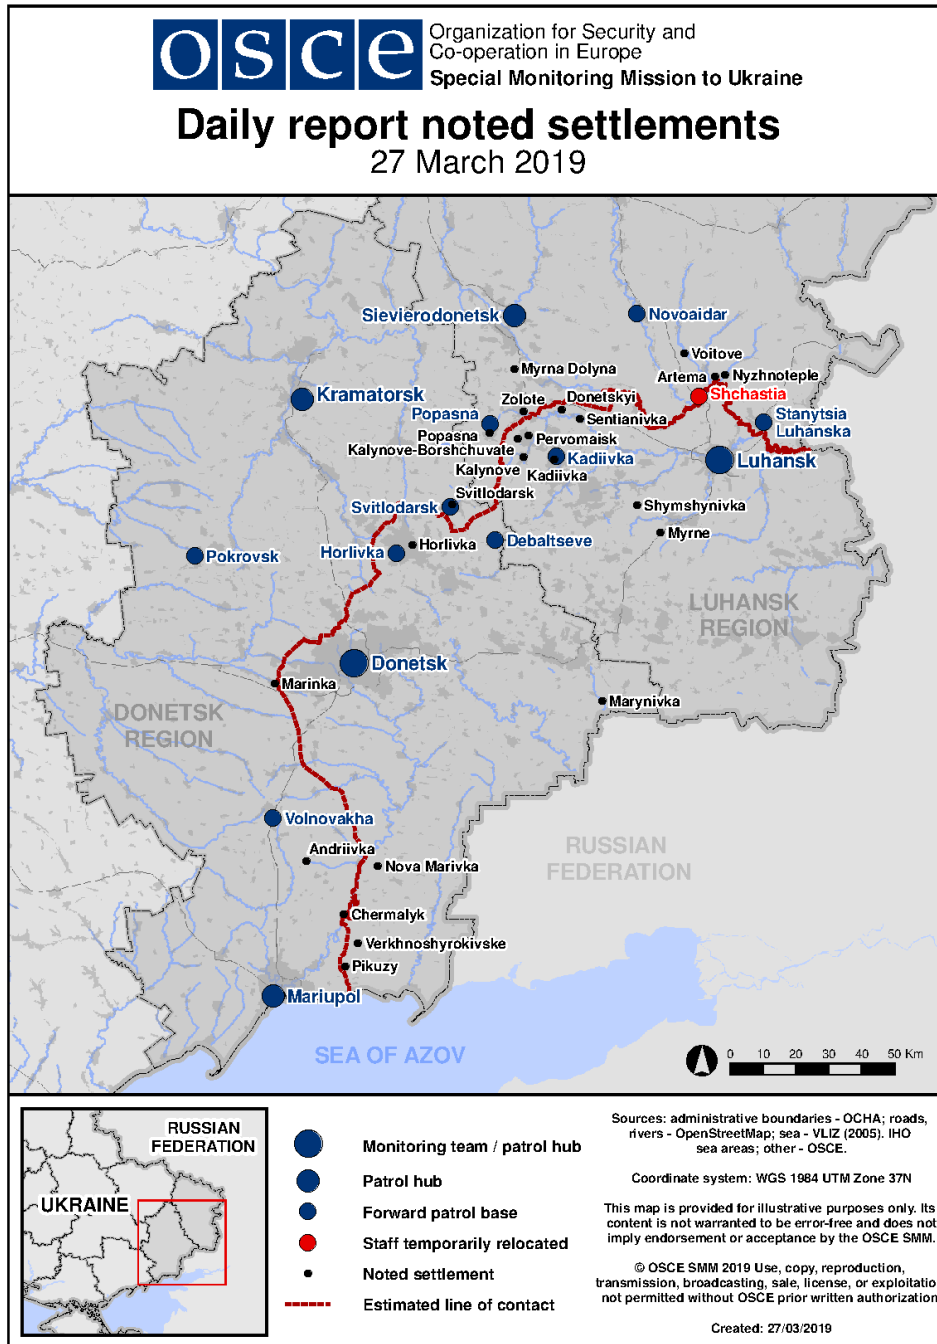

Map of Donetsk and Luhansk regions²

² The SMM is deployed to ten locations throughout Ukraine – Kherson, Odessa, Lviv, Ivano-Frankivsk, Kharkiv, Donetsk, Dnipro, Chernivtsi, Luhansk and Kyiv – as per Permanent Council Decision 1117 of 21 March 2014. This map of eastern Ukraine is meant for illustrative purposes and indicates locations mentioned in the report, as well as those where the SMM has offices (monitoring teams, patrol hubs, and forward patrol bases) in Donetsk and Luhansk regions. (In red: forward patrol bases from which SMM staff has temporarily relocated based on recommendations of security experts from participating States as well as SMM security considerations).