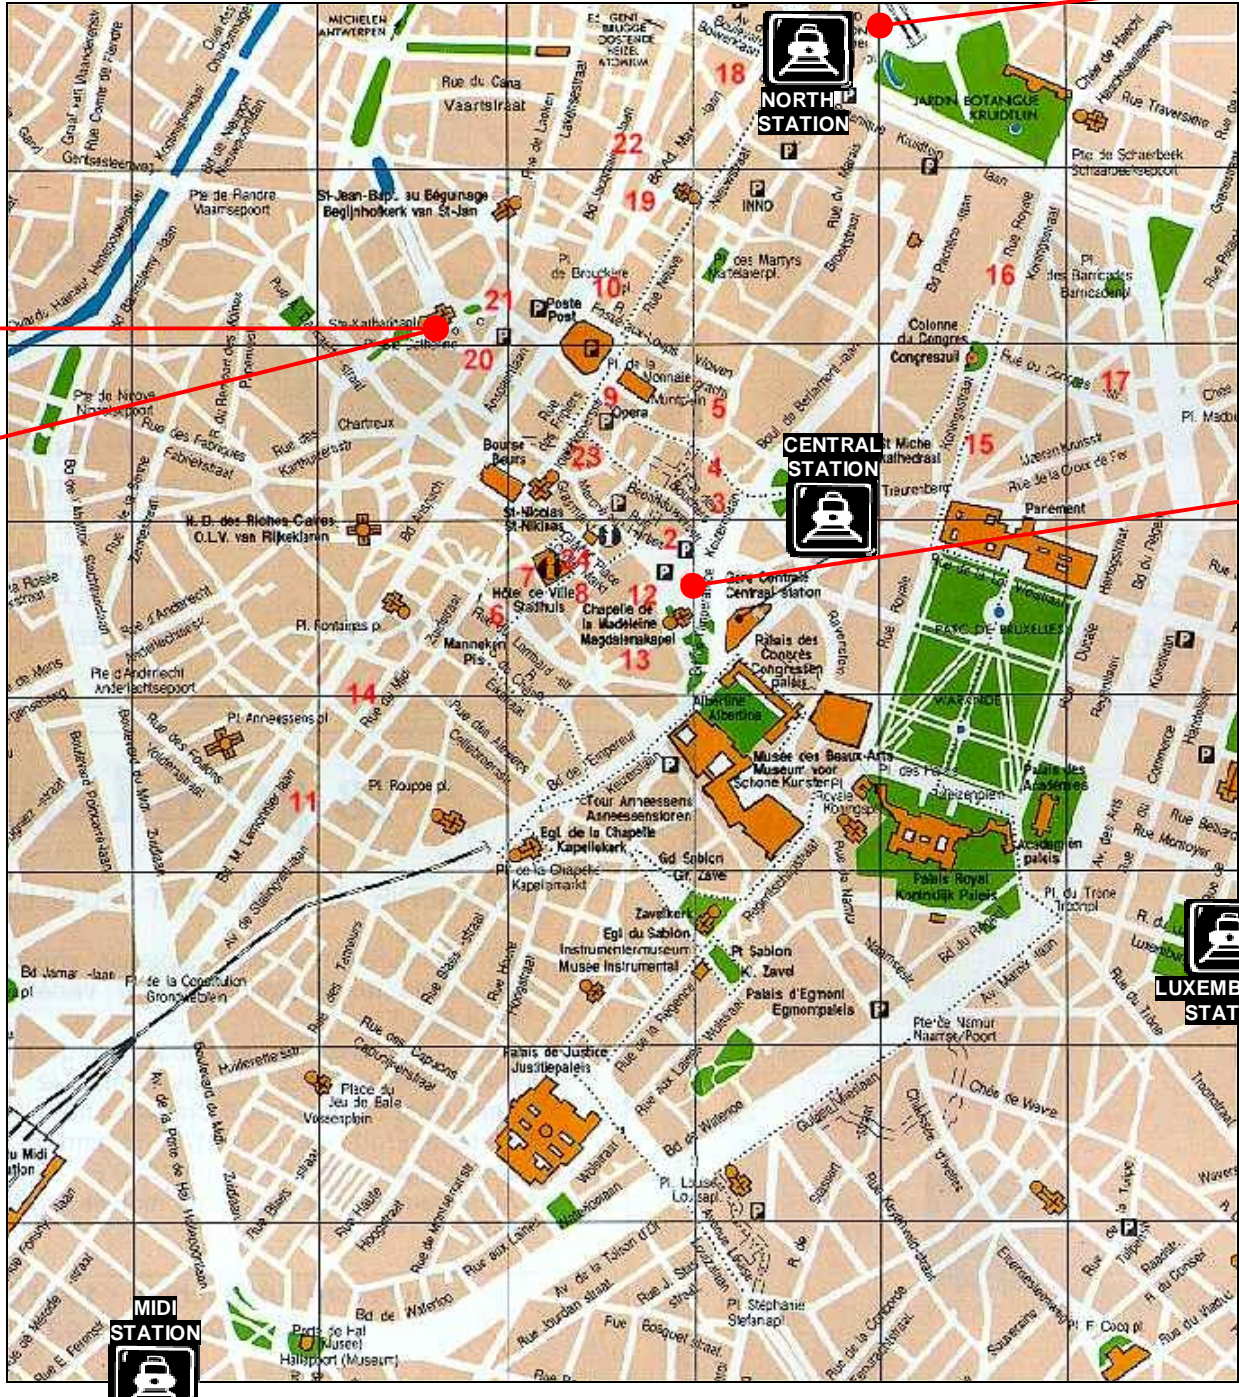

OSCE - HOTEL LOCATION MAP, BRUSSELS

Hilton

Ibis St Catherine

Novotel Tour Noire

Ibis Grand Place

LUXEMBOURG STATION

MIDI STATION