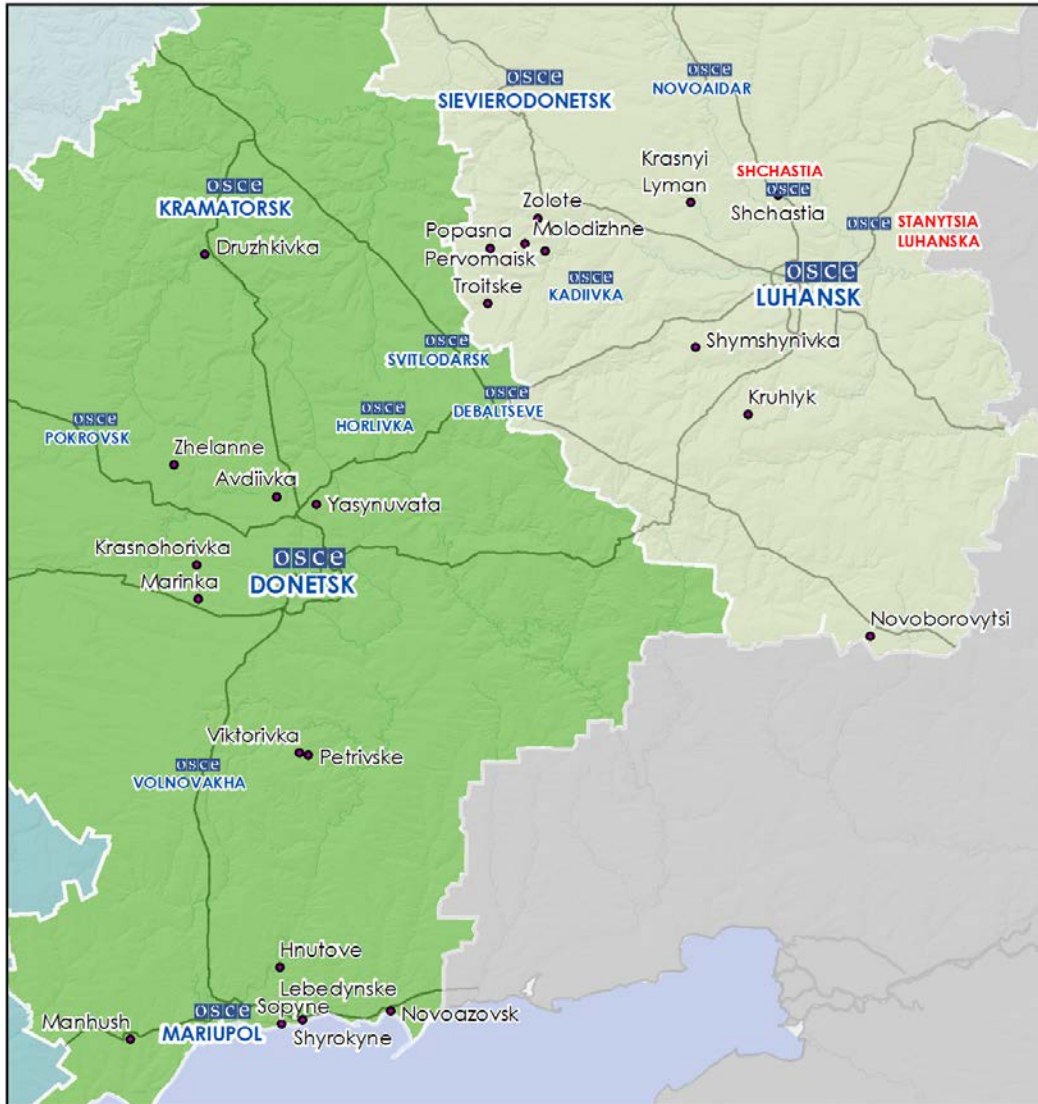

Map of Donetsk and Luhansk regions²

² The SMM is actively deployed to ten locations throughout Ukraine, Kherson, Odessa, Lviv, Ivano-Frankivsk, Kharkiv, Donetsk, Dnipro, Chernivtsi, Luhansk and Kyiv, as per Permanent Council Decision 1117 of 21 March 2014. This map of eastern Ukraine is meant for illustrative purposes and indicates locations mentioned in the report, as well as those where the SMM has offices (monitoring teams, patrol hubs, and forward patrol bases) in Donetsk and Luhansk regions. (In red: forward patrol bases from which SMM staff has temporarily relocated since 27 September based on recommendations of security experts from participating States).