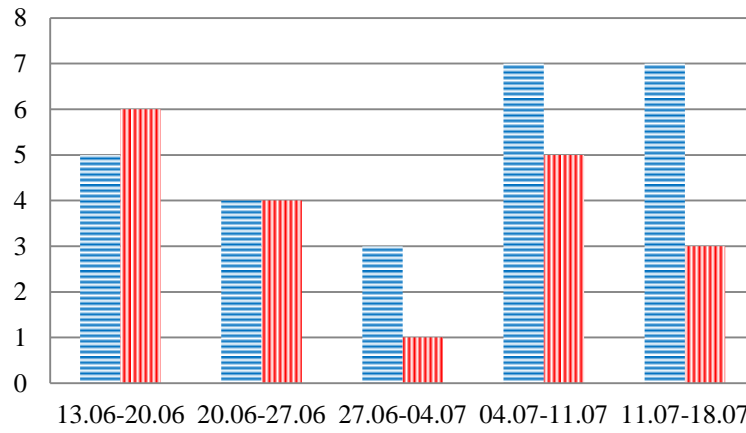

## TRENDS AND FIGURES AT A GLANCE

(For the period from 10:00 on 13 June 2017 to 10:00 on 18 July 2017)

■ - to the Russian Federation    ■ - to Ukraine

### Families with a significant amount of luggage