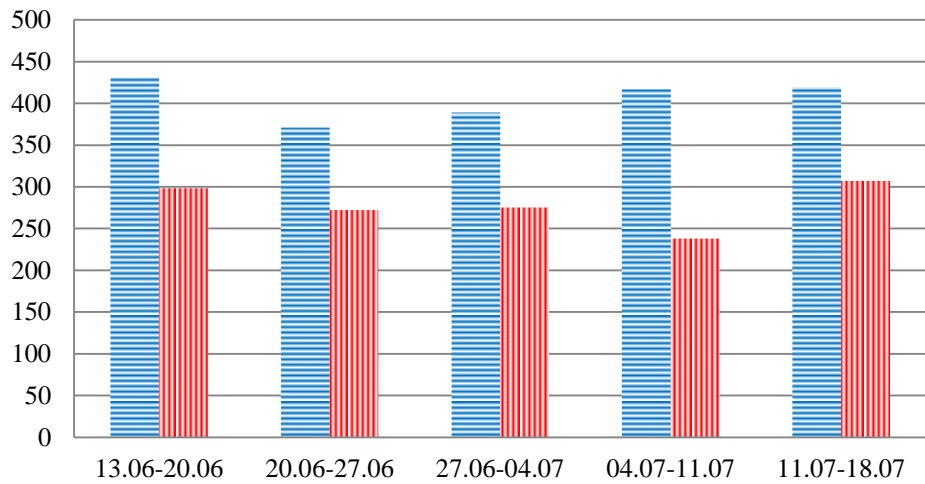

Families with a significant amount of luggage

Trucks