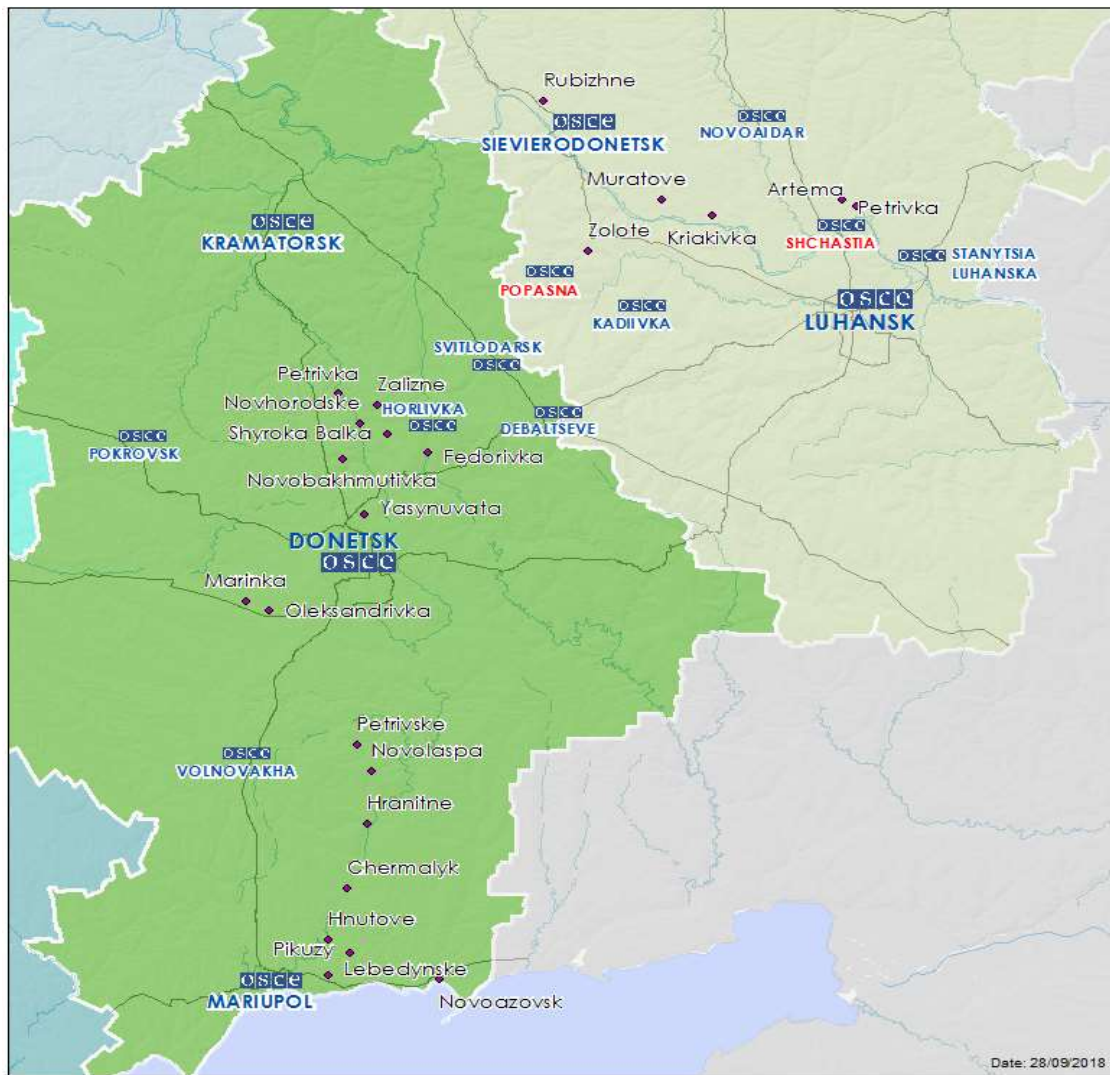

Map of Donetsk and Luhansk regions²

² The SMM is deployed to ten locations throughout Ukraine – Kherson, Odessa, Lviv, Ivano-Frankivsk, Kharkiv, Donetsk, Dnipro, Chernivtsi, Luhansk and Kyiv – as per Permanent Council Decision 1117 of 21 March 2014. This map of eastern Ukraine is meant for illustrative purposes and indicates locations mentioned in the report, as well as those where the SMM has offices (monitoring teams, patrol hubs, and forward patrol bases) in Donetsk and Luhansk regions. (In red: forward patrol bases from which SMM staff has temporarily relocated based on recommendations of security experts from participating States as well as SMM security considerations).