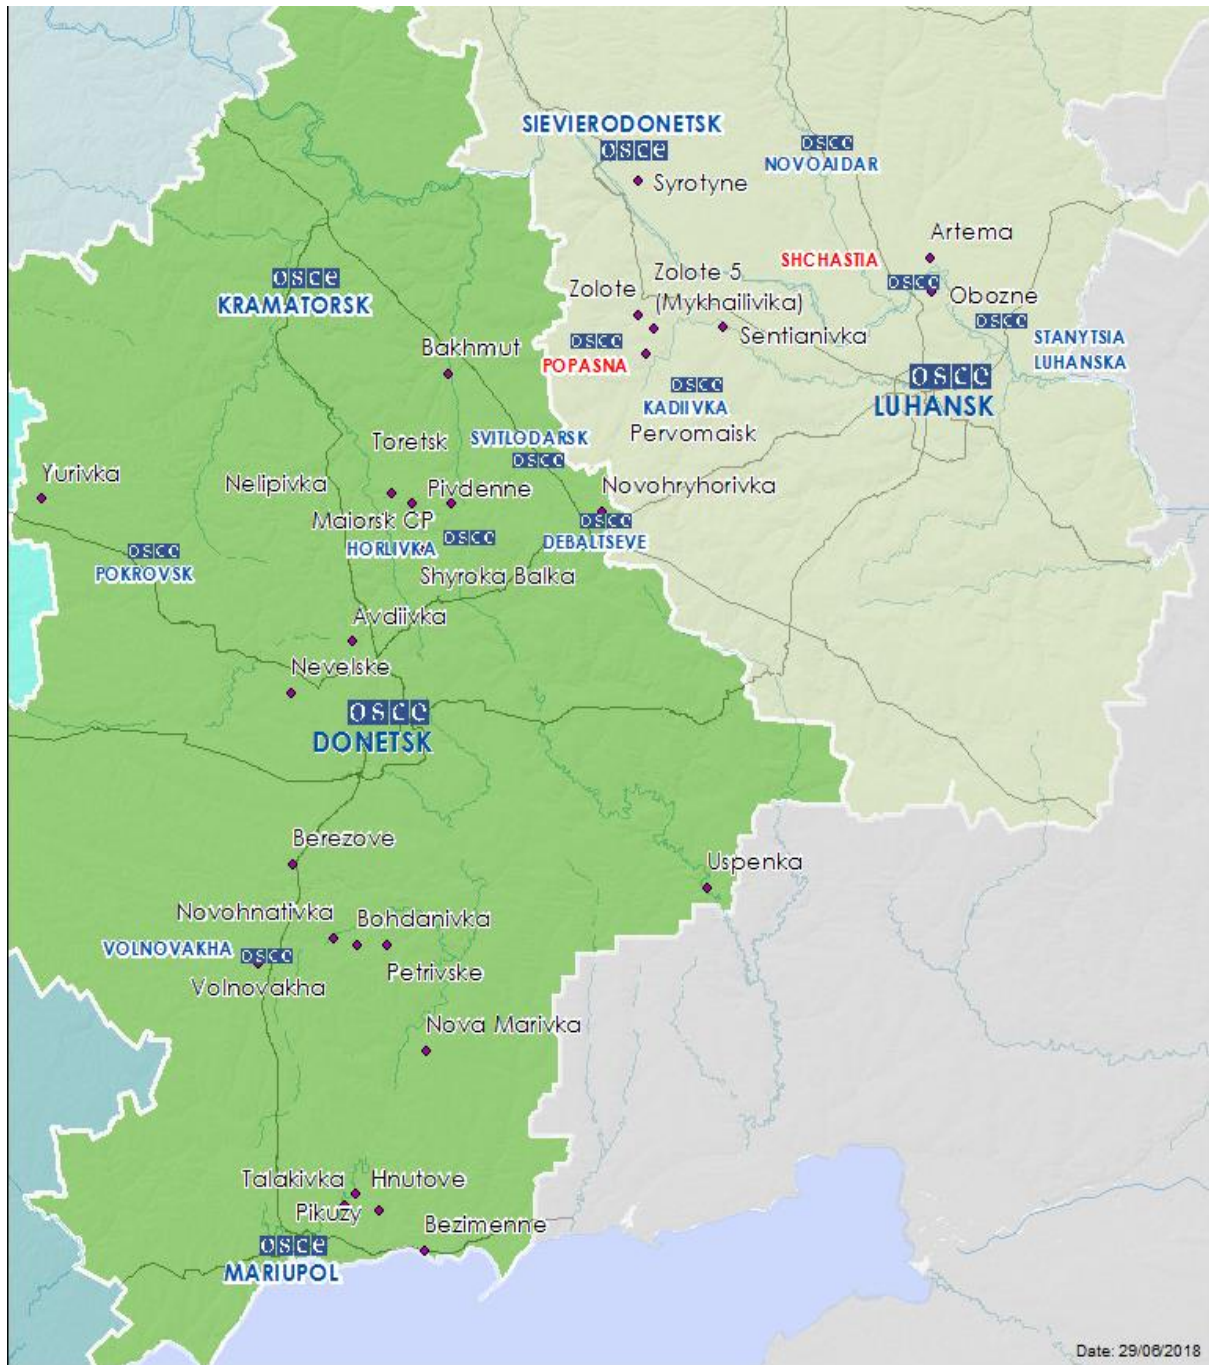

Map of Donetsk and Luhansk regions²

² The SMM is deployed to ten locations throughout Ukraine – Kherson, Odessa, Lviv, Ivano-Frankivsk, Kharkiv, Donetsk, Dnipro, Chernivtsi, Luhansk and Kyiv – as per Permanent Council Decision 1117 of 21 March 2014. This map of eastern Ukraine is meant for illustrative purposes and indicates locations mentioned in the report, as well as those where the SMM has offices (monitoring teams, patrol hubs, and forward patrol bases) in Donetsk and Luhansk regions. (In red: forward patrol bases from which SMM staff has temporarily relocated based on recommendations of security experts from participating States as well as SMM security considerations).