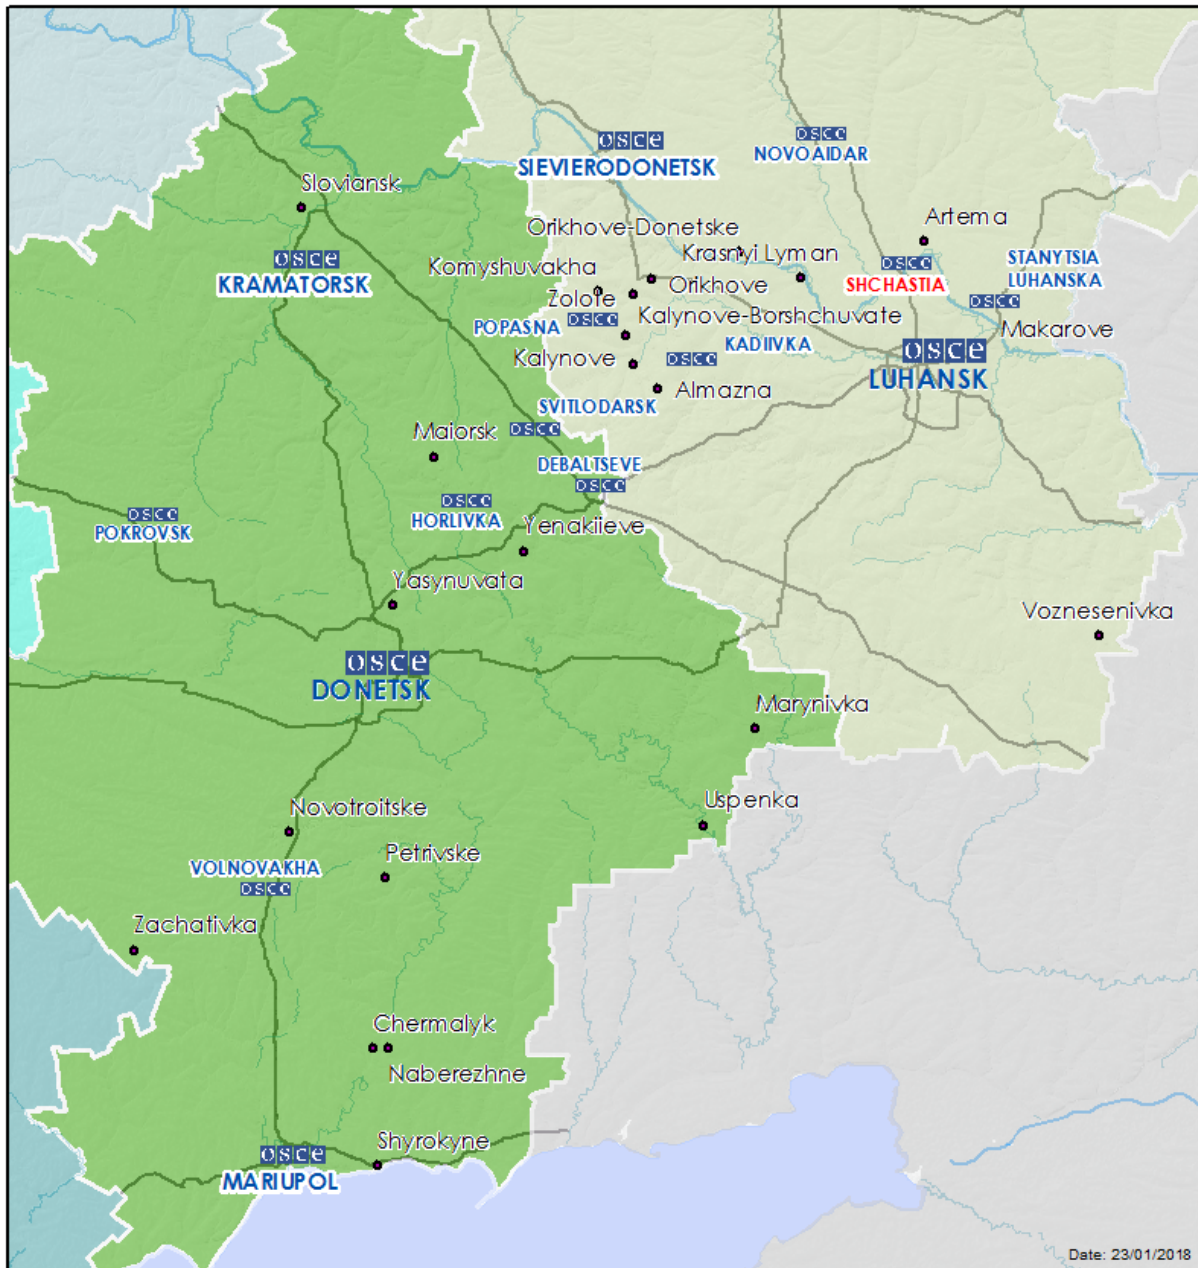

Map of Donetsk and Luhansk regions²

² The SMM is deployed to ten locations throughout Ukraine – Kherson, Odessa, Lviv, Ivano-Frankivsk, Kharkiv, Donetsk, Dnipro, Chernivtsi, Luhansk and Kyiv – as per Permanent Council Decision 1117 of 21 March 2014. This map of eastern Ukraine is meant for illustrative purposes and indicates locations mentioned in the report, as well as those where the SMM has offices (monitoring teams, patrol hubs, and forward patrol bases) in Donetsk and Luhansk regions. (In red: forward patrol base from which SMM staff has temporarily relocated since 27 September 2016 based on recommendations of security experts from participating States.)