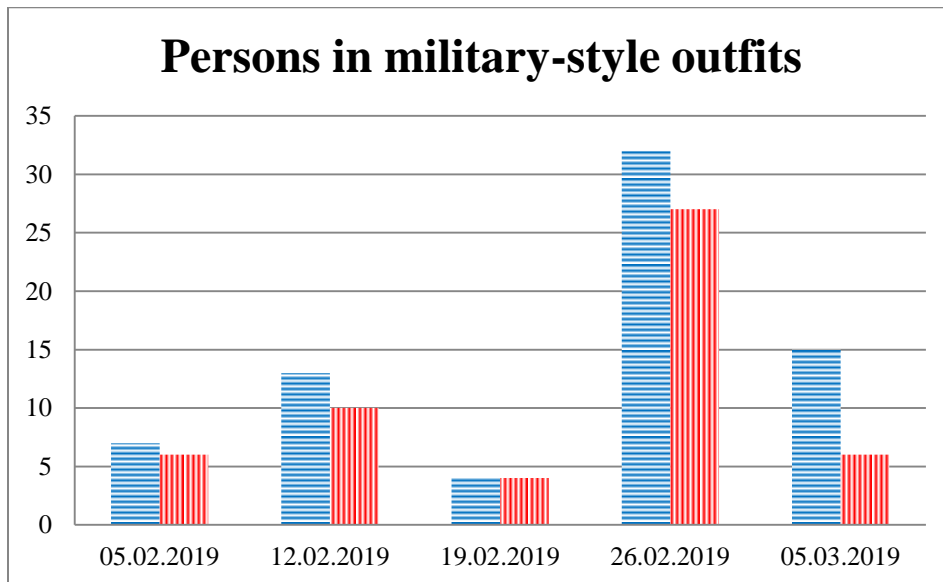

TRENDS AND FIGURES AT A GLANCE

(For the period from 09:00 on 29 January 2019 to 09:00 on 5 March 2019)¹

■ to the Russian Federation ■ to Ukraine

¹ The dates at the bottom of each graph refer to the day when the Weekly Reports were issued and include the observations made during the previous seven days.