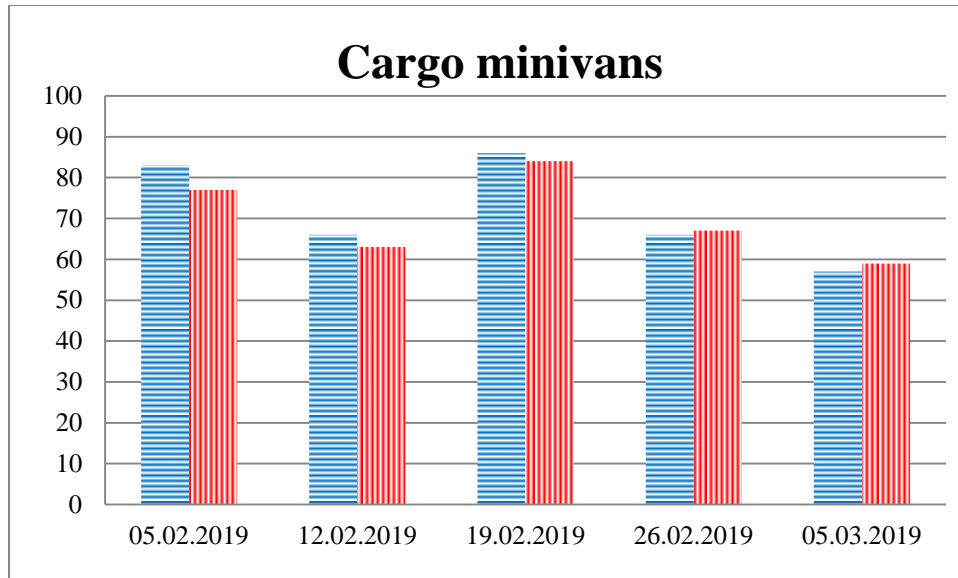

TRENDS AND FIGURES AT A GLANCE

(For the period from 09:00 on 29 January 2019 to 09:00 on 5 March 2019)¹

■ to the Russian Federation ■ to Ukraine

¹ The dates at the bottom of each graph refer to the day when the Weekly Reports were issued and include the observations made during the previous seven days.

Timetable of the trains heard at the Gukovo BCP

Date	To RF	To UA
26/02/2019	15:20 18:23	12:38

	22:05	
27/02/2019	-	-
28/02/2019	16:48 18:27 20:58	-
01/03/2019	23:58	12:20 17:41
02/03/2019	02:13 13:29 15:10	10:50 13:04
03/03/2019	15:05	10:00 13:12
04/03/2019	08:43 11:02 21:20	06:19
05/03/2019	-	06:42
