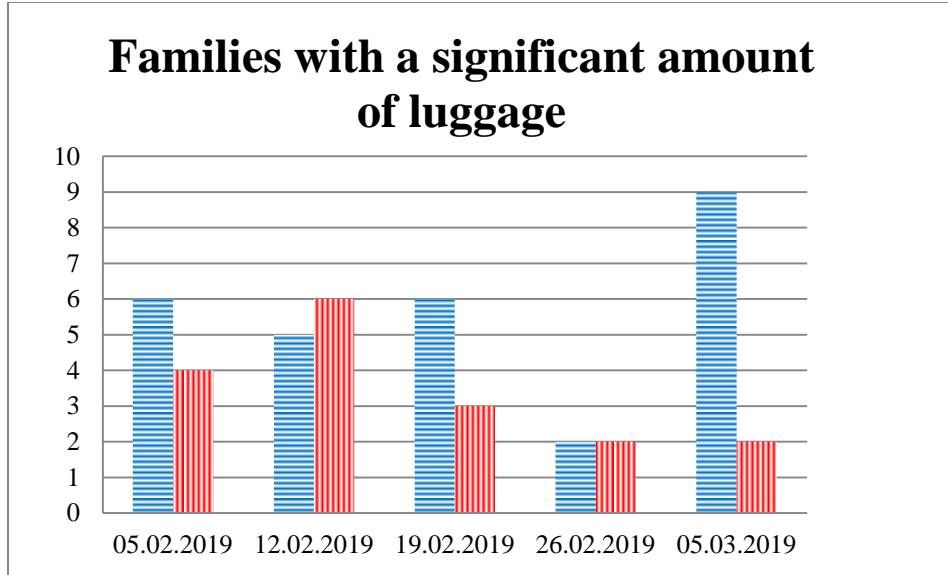

TRENDS AND FIGURES AT A GLANCE

(For the period from 09:00 on 29 January 2019 to 09:00 on 5 March 2019)¹

■ to the Russian Federation ■ to Ukraine

¹ The dates at the bottom of each graph refer to the day when the Weekly Reports were issued and include the observations made during the previous seven days.

Timetable of the trains heard at the Gukovo BCP

Date	To RF	To UA
26/02/2019	15:20 18:23	12:38

	22:05	
27/02/2019	-	-
28/02/2019	16:48 18:27 20:58	-
01/03/2019	23:58	12:20 17:41
02/03/2019	02:13 13:29 15:10	10:50 13:04
03/03/2019	15:05	10:00 13:12
04/03/2019	08:43 11:02 21:20	06:19
05/03/2019	-	06:42
