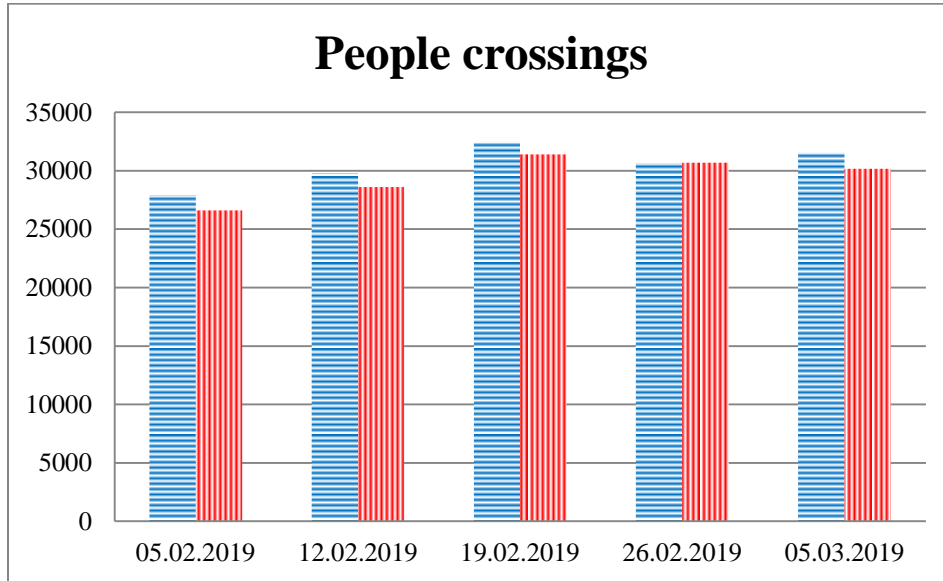

TRENDS AND FIGURES AT A GLANCE

(For the period from 09:00 on 29 January 2019 to 09:00 on 5 March 2019)¹

■ to the Russian Federation ■ to Ukraine

¹ The dates at the bottom of each graph refer to the day when the Weekly Reports were issued and include the observations made during the previous seven days.

Timetable of the trains heard at the Gukovo BCP

Date	To RF	To UA
26/02/2019	15:20 18:23	12:38

	22:05	
27/02/2019	-	-
28/02/2019	16:48 18:27 20:58	-
01/03/2019	23:58	12:20 17:41
02/03/2019	02:13 13:29 15:10	10:50 13:04
03/03/2019	15:05	10:00 13:12
04/03/2019	08:43 11:02 21:20	06:19
05/03/2019	-	06:42
