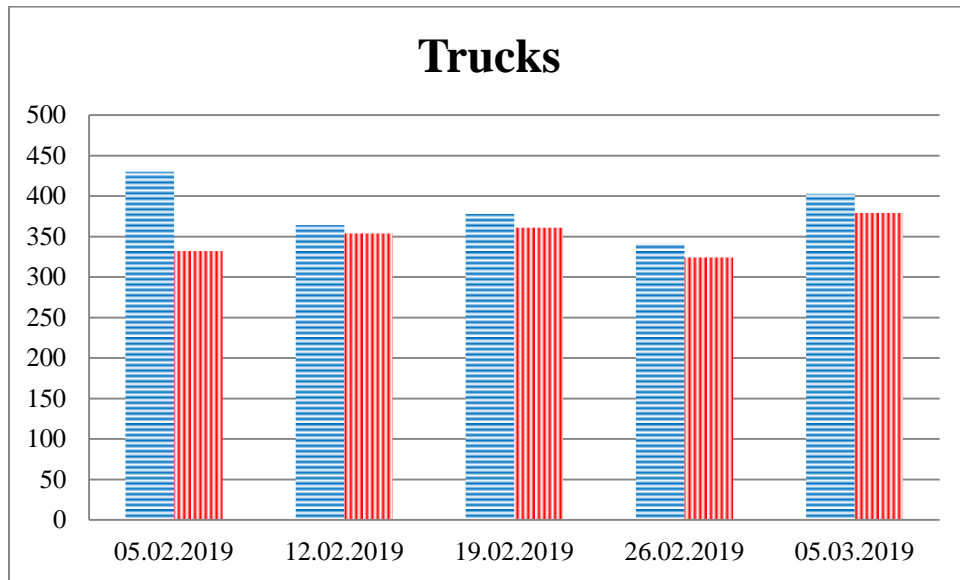

TRENDS AND FIGURES AT A GLANCE

(For the period from 09:00 on 29 January 2019 to 09:00 on 5 March 2019)¹

■ to the Russian Federation ■ to Ukraine

¹ The dates at the bottom of each graph refer to the day when the Weekly Reports were issued and include the observations made during the previous seven days.

Timetable of the trains heard at the Gukovo BCP

Date	To RF	To UA
26/02/2019	15:20 18:23	12:38

	22:05	
27/02/2019	-	-
28/02/2019	16:48 18:27 20:58	-
01/03/2019	23:58	12:20 17:41
02/03/2019	02:13 13:29 15:10	10:50 13:04
03/03/2019	15:05	10:00 13:12
04/03/2019	08:43 11:02 21:20	06:19
05/03/2019	-	06:42
