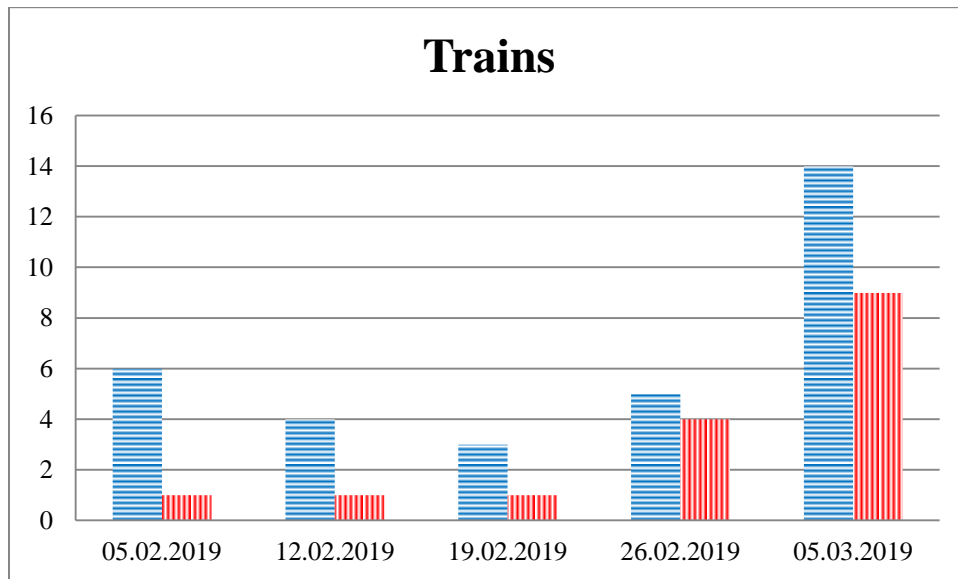

TRENDS AND FIGURES AT A GLANCE

(For the period from 09:00 on 29 January 2019 to 09:00 on 5 March 2019)¹

■ to the Russian Federation ■ to Ukraine

¹ The dates at the bottom of each graph refer to the day when the Weekly Reports were issued and include the observations made during the previous seven days.

Timetable of the trains heard at the Gukovo BCP

Date	To RF	To UA
26/02/2019	15:20 18:23	12:38

	22:05	
27/02/2019	-	-
28/02/2019	16:48 18:27 20:58	-
01/03/2019	23:58	12:20 17:41
02/03/2019	02:13 13:29 15:10	10:50 13:04
03/03/2019	15:05	10:00 13:12
04/03/2019	08:43 11:02 21:20	06:19
05/03/2019	-	06:42
