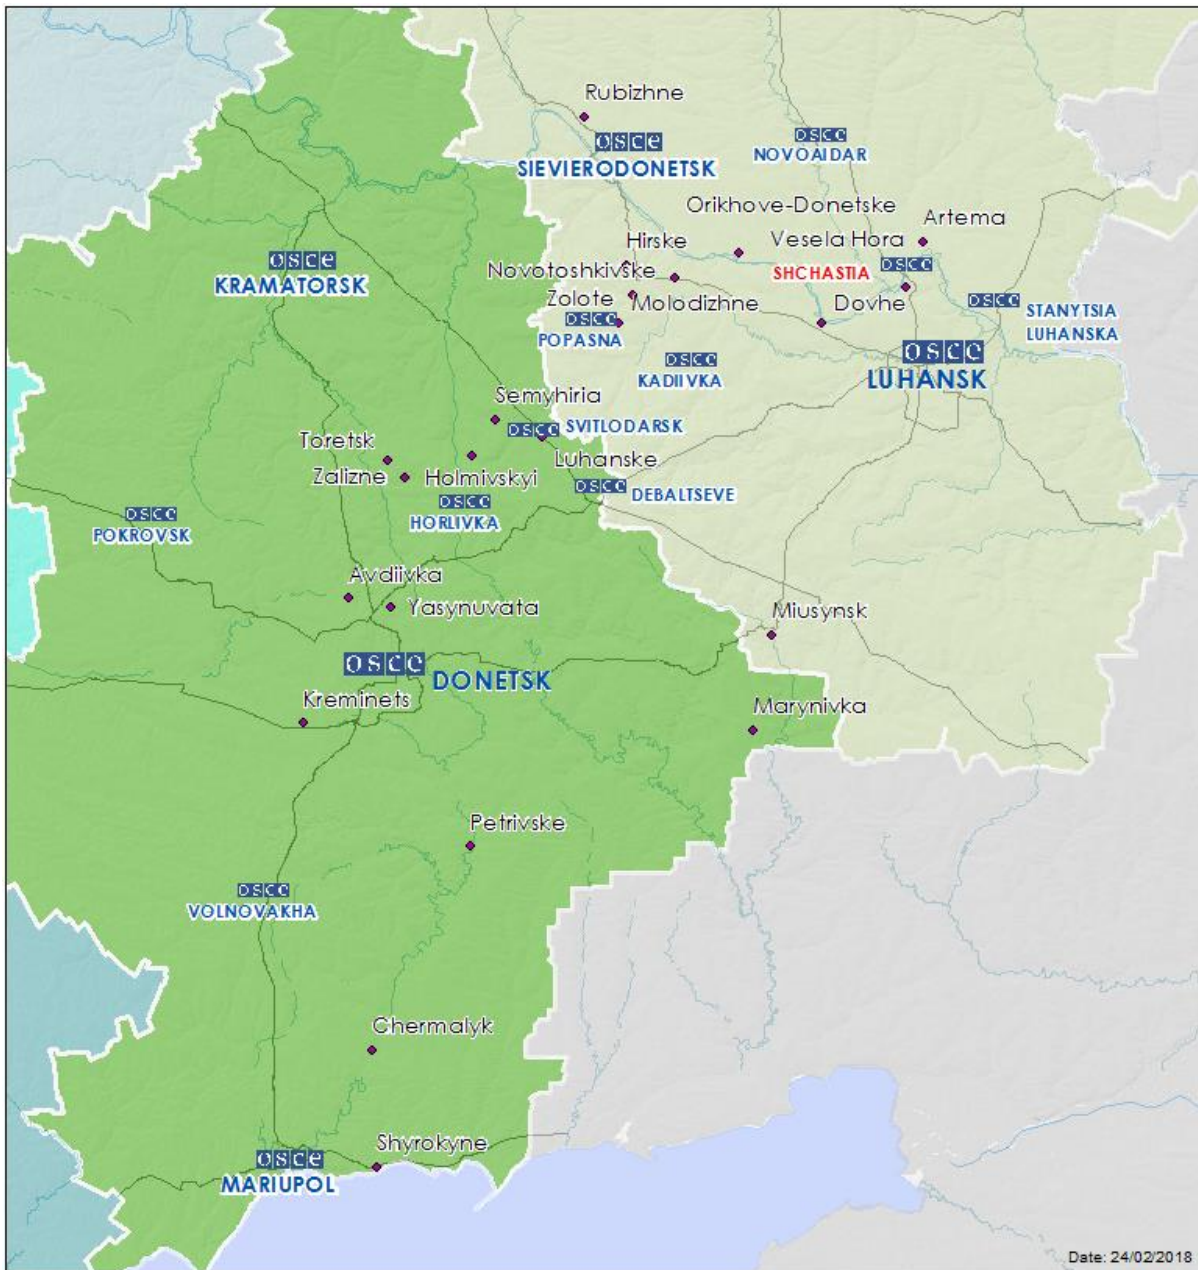

## Map of Donetsk and Luhansk regions<sup>2</sup>

<sup>2</sup> The SMM is deployed to ten locations throughout Ukraine – Kherson, Odessa, Lviv, Ivano-Frankivsk, Kharkiv, Donetsk, Dnipro, Chernivtsi, Luhansk and Kyiv – as per Permanent Council Decision 1117 of 21 March 2014. This map of eastern Ukraine is meant for illustrative purposes and indicates locations mentioned in the report, as well as those where the SMM has offices (monitoring teams, patrol hubs, and forward patrol bases) in Donetsk and Luhansk regions. (In red: forward patrol base from which SMM staff has temporarily relocated since 27 September 2016 based on recommendations of security experts from participating States.)