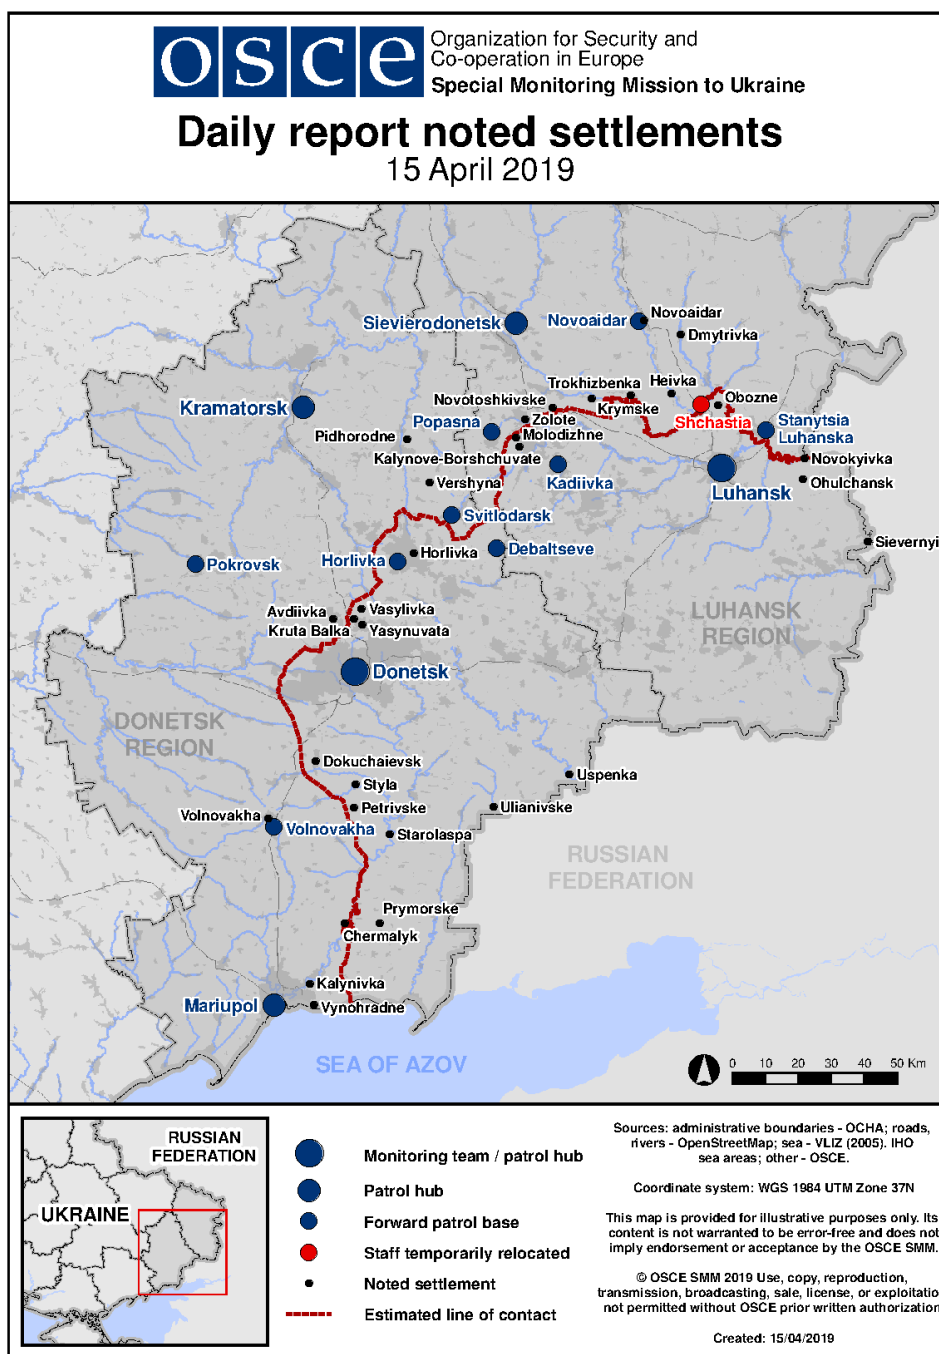

Map of Donetsk and Luhansk regions¹⁰

¹⁰ The SMM is deployed to ten locations throughout Ukraine – Kherson, Odessa, Lviv, Ivano-Frankivsk, Kharkiv, Donetsk, Dnipro, Chernivtsi, Luhansk and Kyiv – as per Permanent Council Decision 1117 of 21 March 2014. This map of eastern Ukraine is meant for illustrative purposes and indicates locations mentioned in the report, as well as those where the SMM has offices (monitoring teams, patrol hubs, and forward patrol bases) in Donetsk and Luhansk regions. (In red: forward patrol bases from which SMM staff has temporarily relocated based on recommendations of security experts from participating States as well as SMM security considerations).