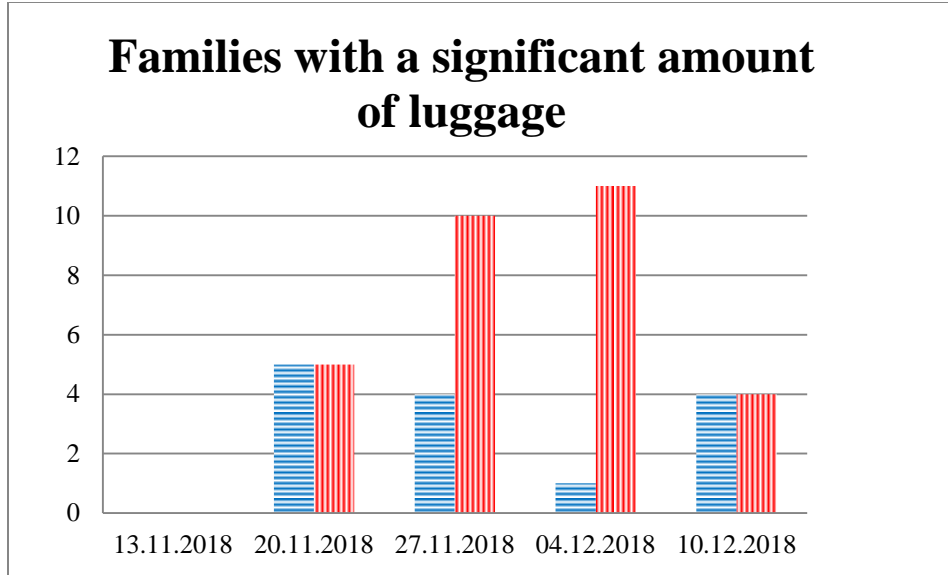

## TRENDS AND FIGURES AT A GLANCE

(For the period from 09:00 on 06 November 2018 to 09:00 on 11 December 2018)<sup>1</sup>

■ to the Russian Federation      ■ to Ukraine

<sup>1</sup> The dates at the bottom of each graph refer to the day when the Weekly Reports were issued and include the observations made during the previous seven days.