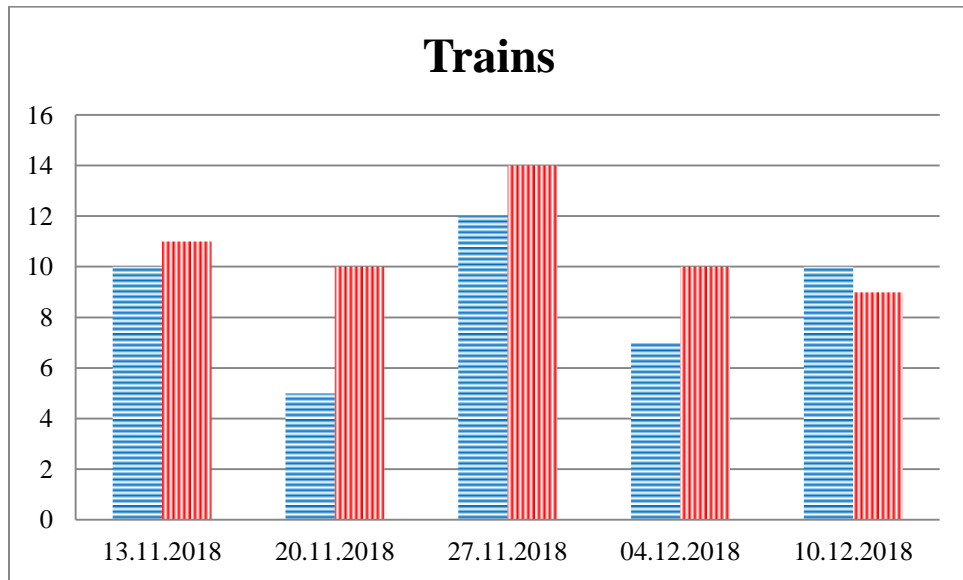

## TRENDS AND FIGURES AT A GLANCE

(For the period from 09:00 on 06 November 2018 to 09:00 on 11 December 2018)<sup>1</sup>

■ to the Russian Federation      ■ to Ukraine

<sup>1</sup> The dates at the bottom of each graph refer to the day when the Weekly Reports were issued and include the observations made during the previous seven days.