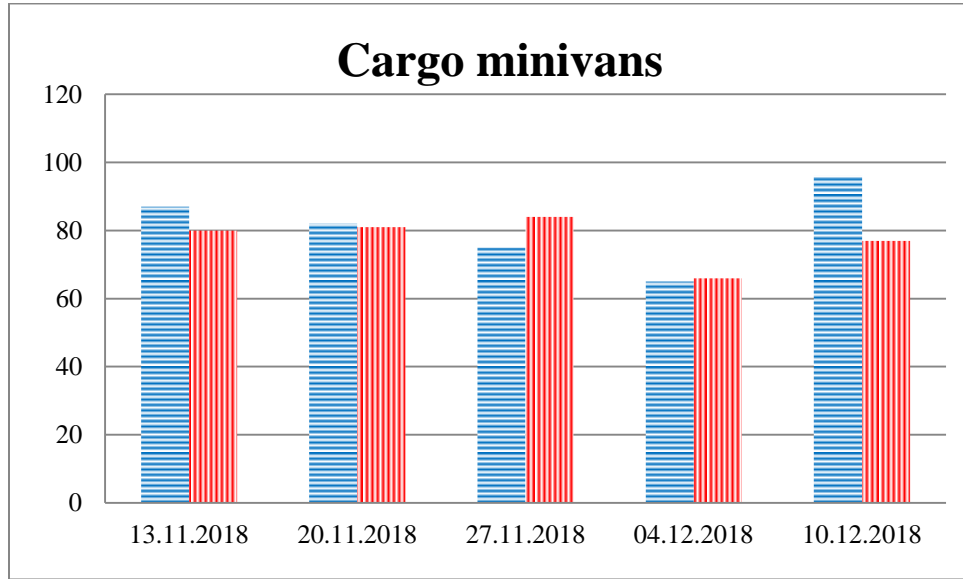

## TRENDS AND FIGURES AT A GLANCE

(For the period from 09:00 on 06 November 2018 to 09:00 on 11 December 2018)<sup>1</sup>

■ to the Russian Federation      ■ to Ukraine

<sup>1</sup> The dates at the bottom of each graph refer to the day when the Weekly Reports were issued and include the observations made during the previous seven days.