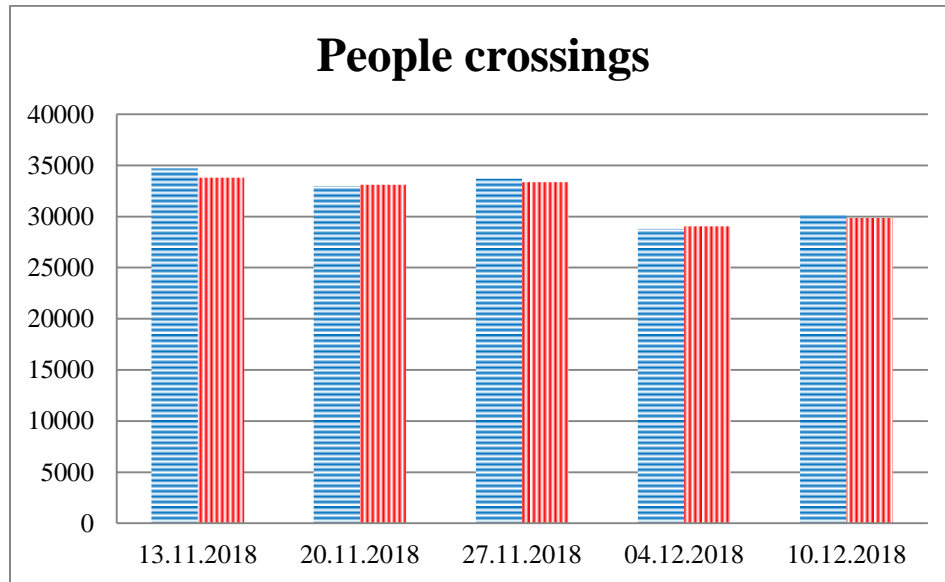

## TRENDS AND FIGURES AT A GLANCE

(For the period from 09:00 on 06 November 2018 to 09:00 on 11 December 2018)<sup>1</sup>

■ to the Russian Federation      ■ to Ukraine

<sup>1</sup> The dates at the bottom of each graph refer to the day when the Weekly Reports were issued and include the observations made during the previous seven days.