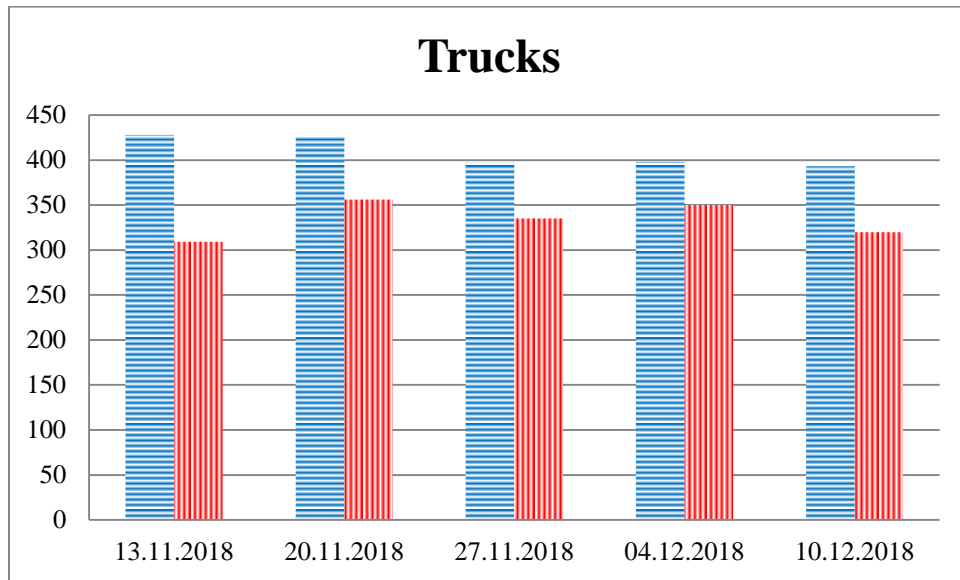

## TRENDS AND FIGURES AT A GLANCE

(For the period from 09:00 on 06 November 2018 to 09:00 on 11 December 2018)<sup>1</sup>

■ to the Russian Federation      ■ to Ukraine

<sup>1</sup> The dates at the bottom of each graph refer to the day when the Weekly Reports were issued and include the observations made during the previous seven days.