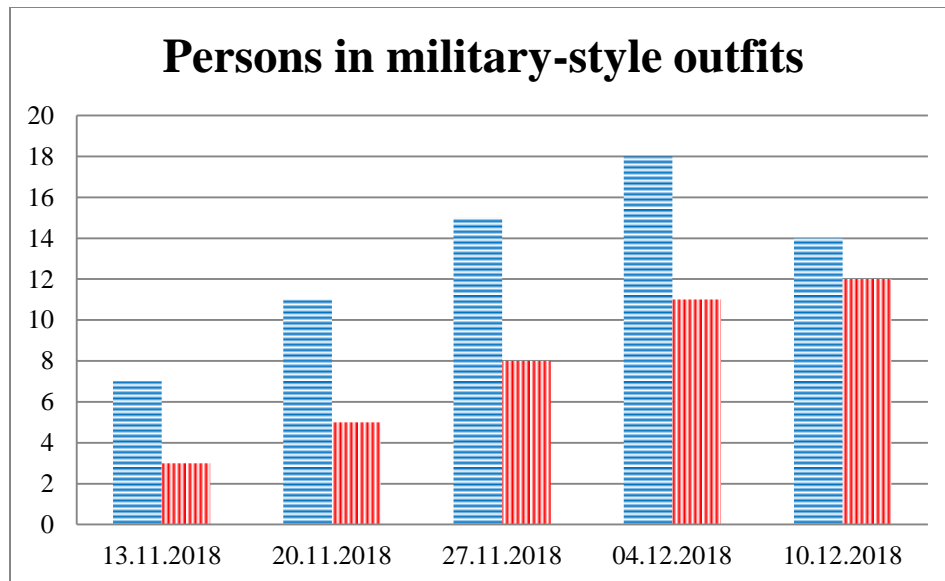

## TRENDS AND FIGURES AT A GLANCE

(For the period from 09:00 on 06 November 2018 to 09:00 on 11 December 2018)<sup>1</sup>

■ to the Russian Federation      ■ to Ukraine

<sup>1</sup> The dates at the bottom of each graph refer to the day when the Weekly Reports were issued and include the observations made during the previous seven days.