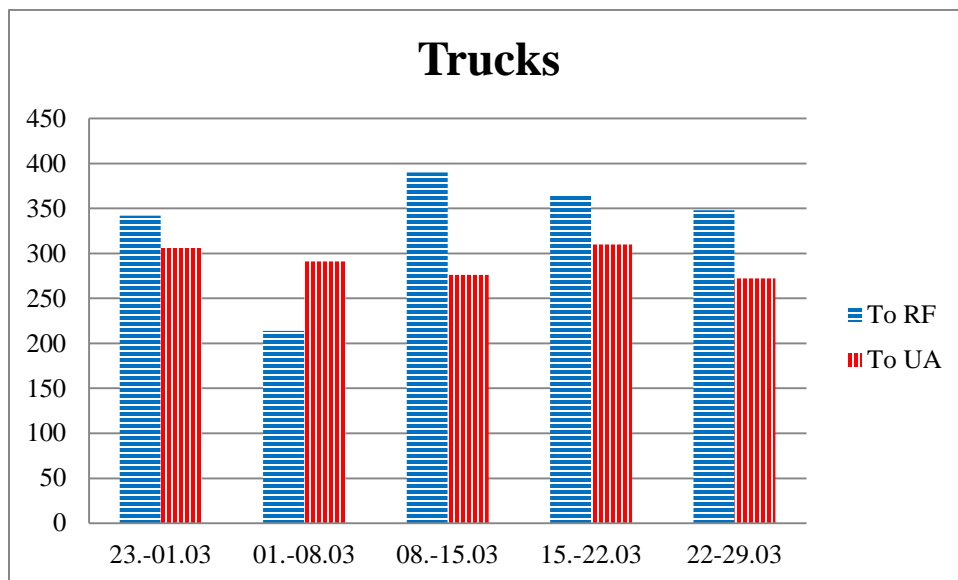

TRENDS AND FIGURES AT A GLANCE

(Covering the reporting periods from 23 February 2016 10:00 to 29 March 2016 10:00)

Cargo Minivans

Trains