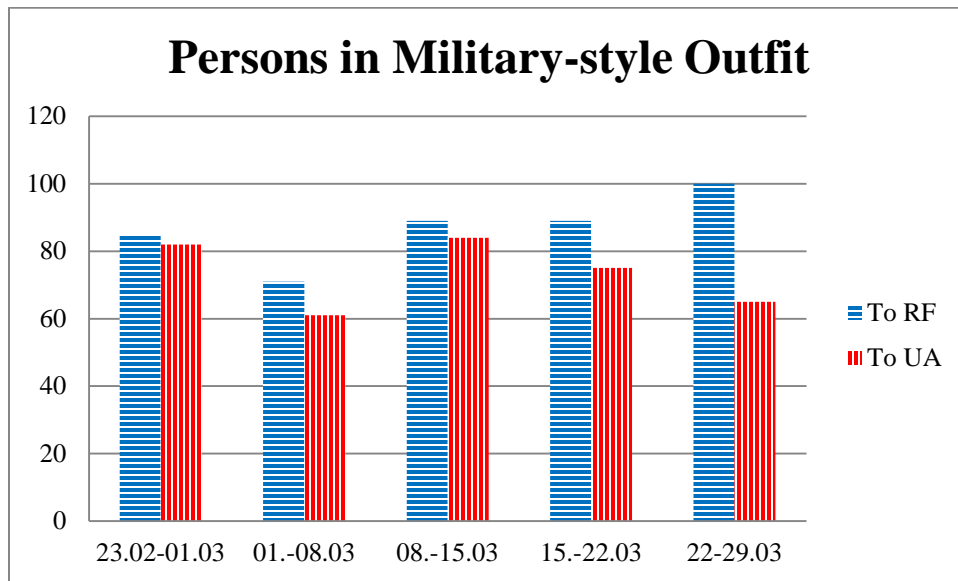

TRENDS AND FIGURES AT A GLANCE

(Covering the reporting periods from 23 February 2016 10:00 to 29 March 2016 10:00)

Cargo Minivans

Trains