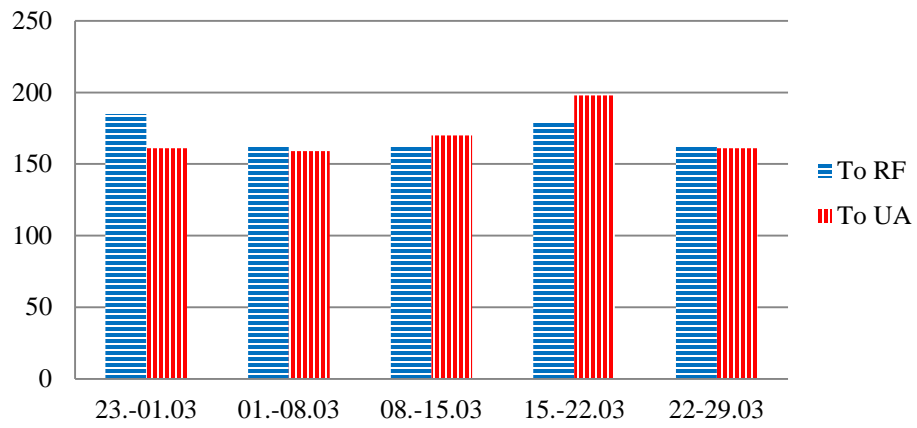

TRENDS AND FIGURES AT A GLANCE

(Covering the reporting periods from 23 February 2016 10:00 to 29 March 2016 10:00)

Cargo Minivans

Trains