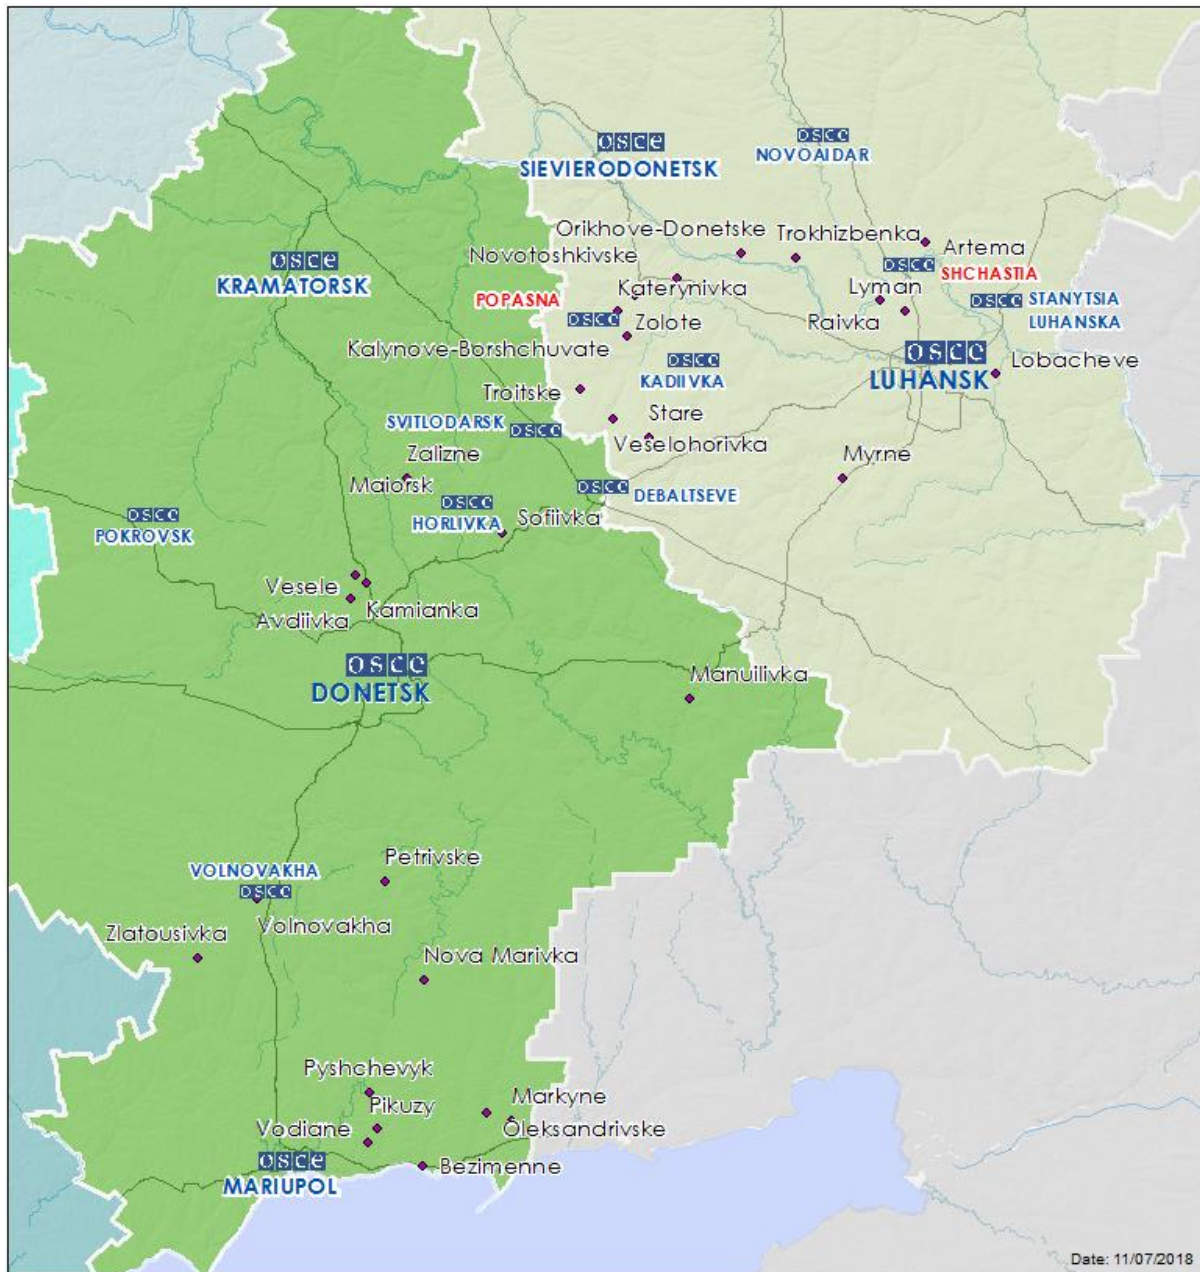

Map of Donetsk and Luhansk regions²

² The SMM is deployed to ten locations throughout Ukraine – Kherson, Odessa, Lviv, Ivano-Frankivsk, Kharkiv, Donetsk, Dnipro, Chernivtsi, Luhansk and Kyiv – as per Permanent Council Decision 1117 of 21 March 2014. This map of eastern Ukraine is meant for illustrative purposes and indicates locations mentioned in the report, as well as those where the SMM has offices (monitoring teams, patrol hubs, and forward patrol bases) in Donetsk and Luhansk regions. (In red: forward patrol bases from which SMM staff has temporarily relocated based on recommendations of security experts from participating States as well as SMM security considerations).