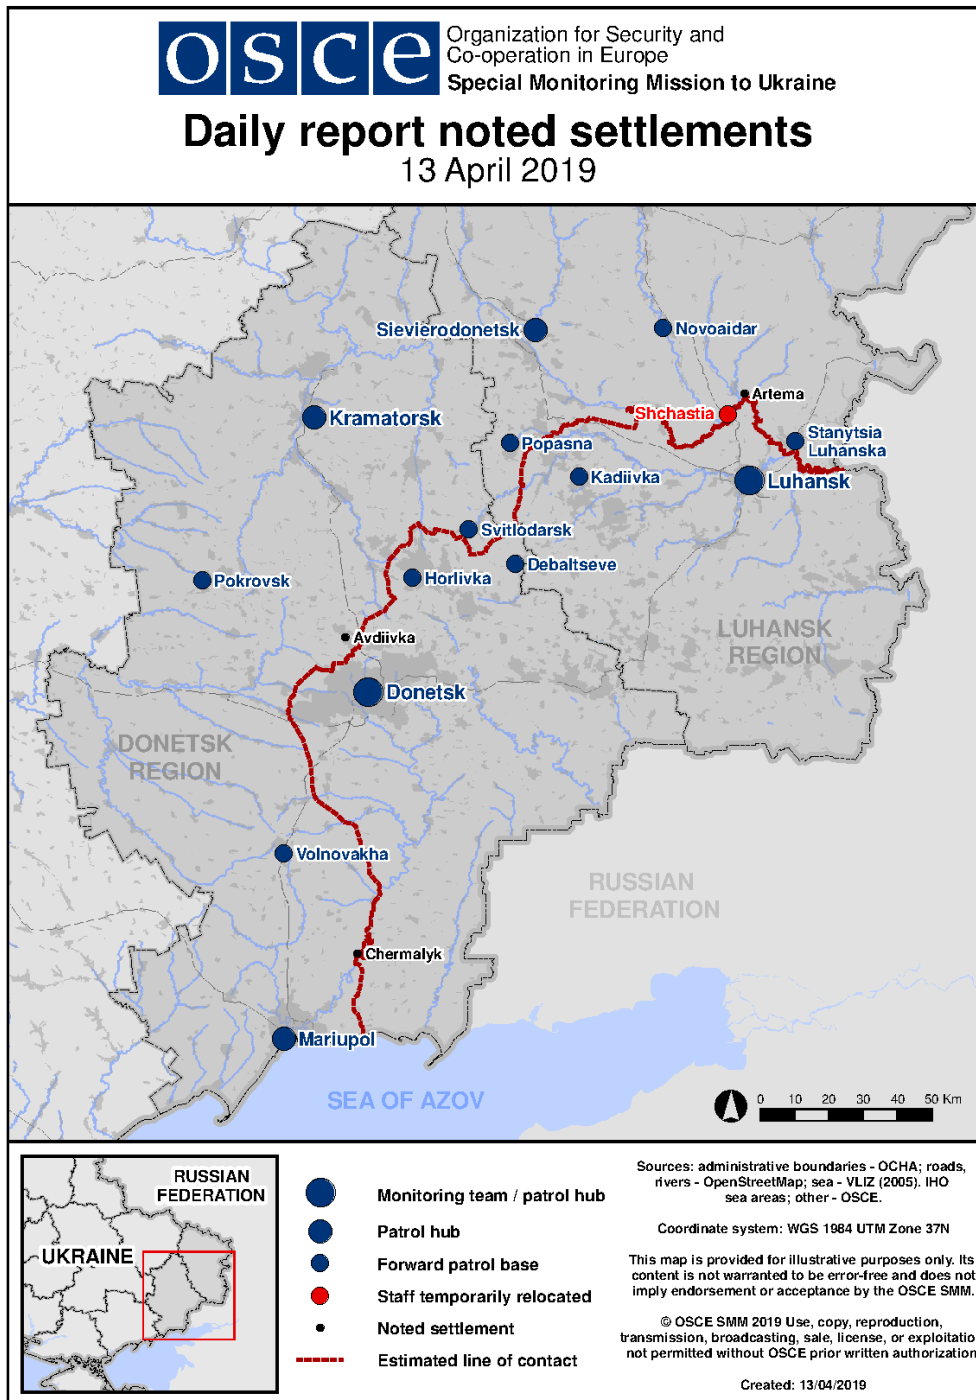

Map of Donetsk and Luhansk regions²

² The SMM is deployed to ten locations throughout Ukraine – Kherson, Odessa, Lviv, Ivano-Frankivsk, Kharkiv, Donetsk, Dnipro, Chernivtsi, Luhansk and Kyiv – as per Permanent Council Decision 1117 of 21 March 2014. This map of eastern Ukraine is meant for illustrative purposes and indicates locations mentioned in the report, as well as those where the SMM has offices (monitoring teams, patrol hubs, and forward patrol bases) in Donetsk and Luhansk regions. (In red: forward patrol bases from which SMM staff has temporarily relocated based on recommendations of security experts from participating States as well as SMM security considerations).