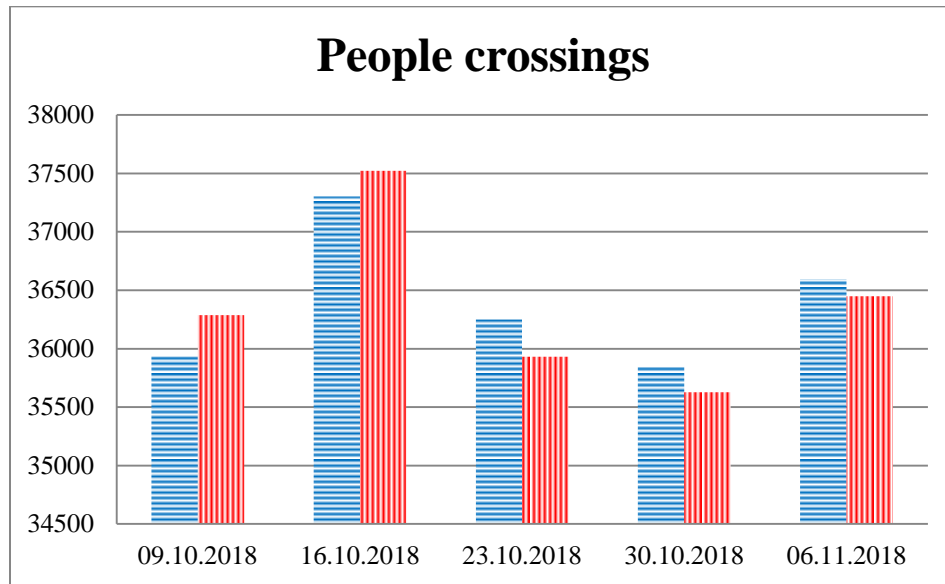

TRENDS AND FIGURES AT A GLANCE

(For the period from 09:00 on 10 October 2018 to 09:00 on 06 November 2018)¹

■ to the Russian Federation ■ to Ukraine

¹ The dates at the bottom of each graph refer to the day when the Weekly Reports were issued and include the observations made during the previous seven days.