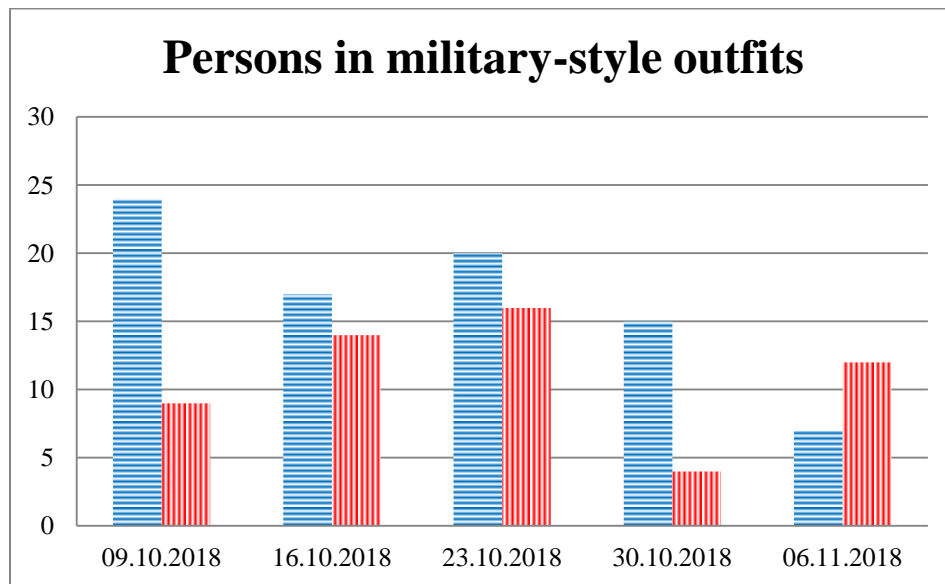

TRENDS AND FIGURES AT A GLANCE

(For the period from 09:00 on 10 October 2018 to 09:00 on 06 November 2018)¹

■ to the Russian Federation ■ to Ukraine

¹ The dates at the bottom of each graph refer to the day when the Weekly Reports were issued and include the observations made during the previous seven days.