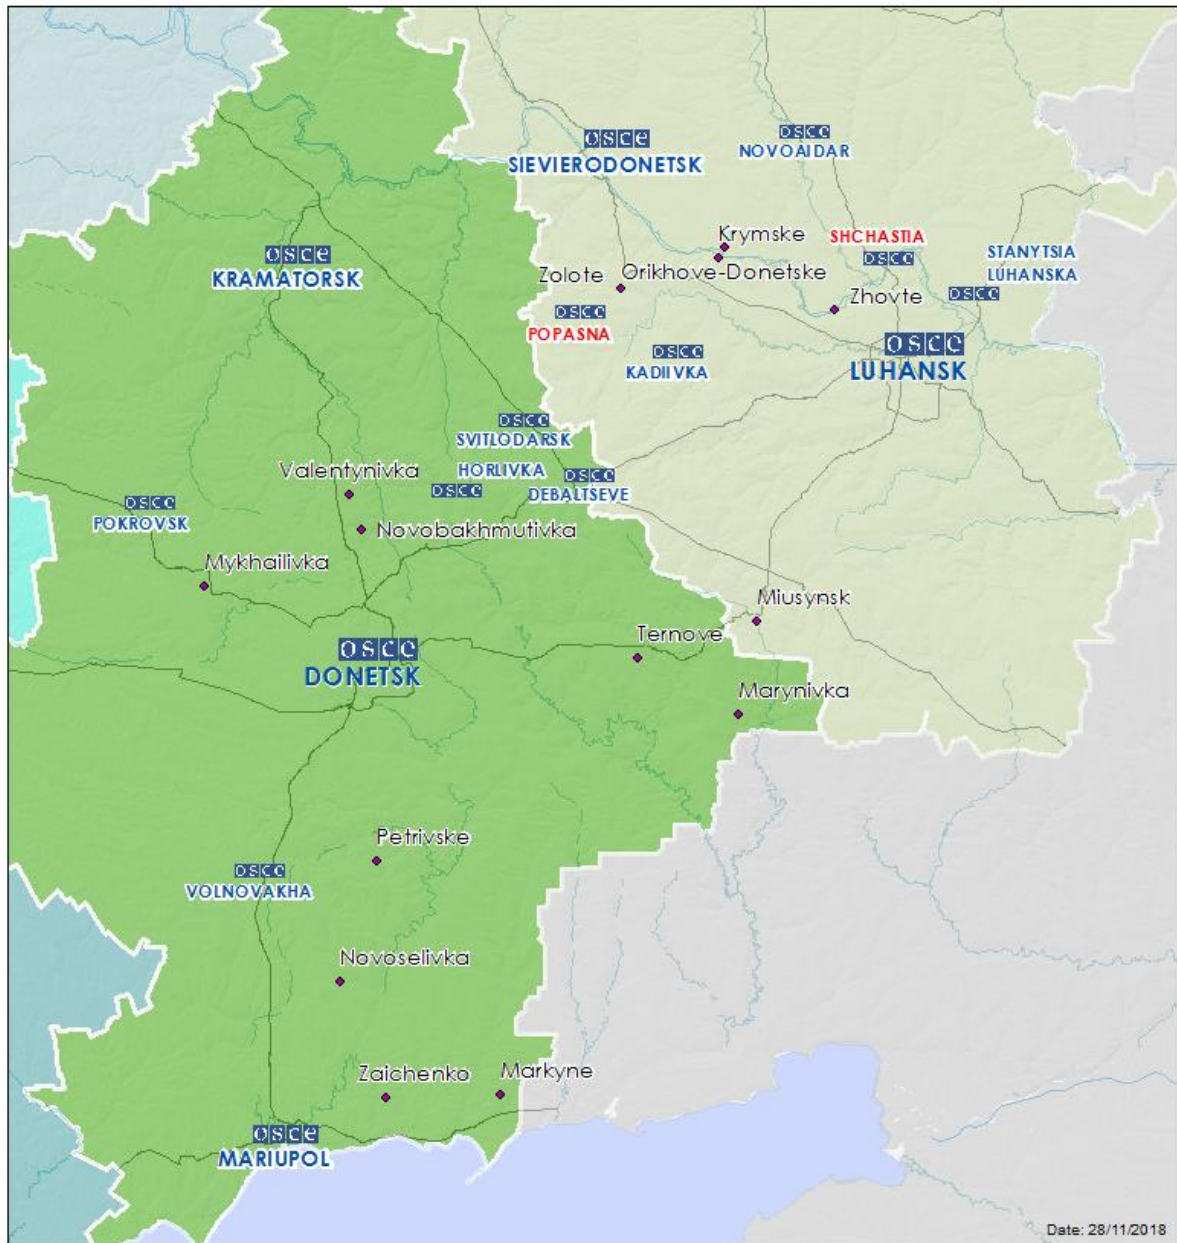

Map of Donetsk and Luhansk regions²

² The SMM is deployed to ten locations throughout Ukraine – Kherson, Odessa, Lviv, Ivano-Frankivsk, Kharkiv, Donetsk, Dnipro, Chernivtsi, Luhansk and Kyiv – as per Permanent Council Decision 1117 of 21 March 2014. This map of eastern Ukraine is meant for illustrative purposes and indicates locations mentioned in the report, as well as those where the SMM has offices (monitoring teams, patrol hubs, and forward patrol bases) in Donetsk and Luhansk regions. (In red: forward patrol bases from which SMM staff has temporarily relocated based on recommendations of security experts from participating States as well as SMM security considerations).