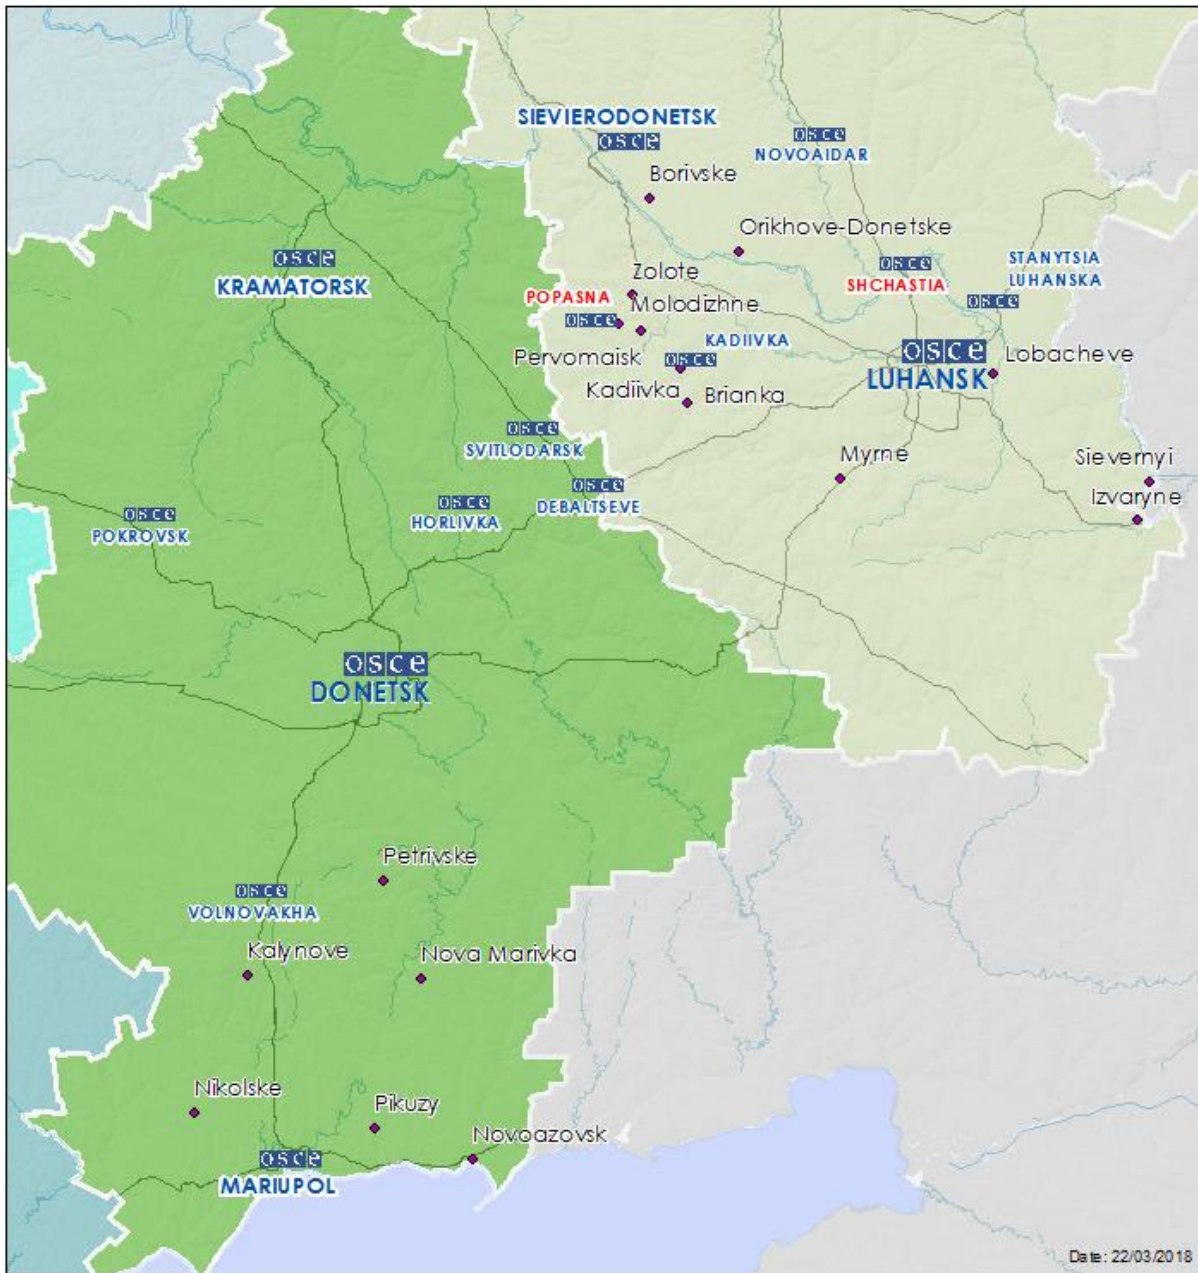

Map of Donetsk and Luhansk regions²

² The SMM is deployed to ten locations throughout Ukraine – Kherson, Odessa, Lviv, Ivano-Frankivsk, Kharkiv, Donetsk, Dnipro, Chernivtsi, Luhansk and Kyiv – as per Permanent Council Decision 1117 of 21 March 2014. This map of eastern Ukraine is meant for illustrative purposes and indicates locations mentioned in the report, as well as those where the SMM has offices (monitoring teams, patrol hubs, and forward patrol bases) in Donetsk and Luhansk regions. (In red: forward patrol bases from which SMM staff has temporarily relocated based on recommendations of security experts from participating States as well as SMM security considerations).