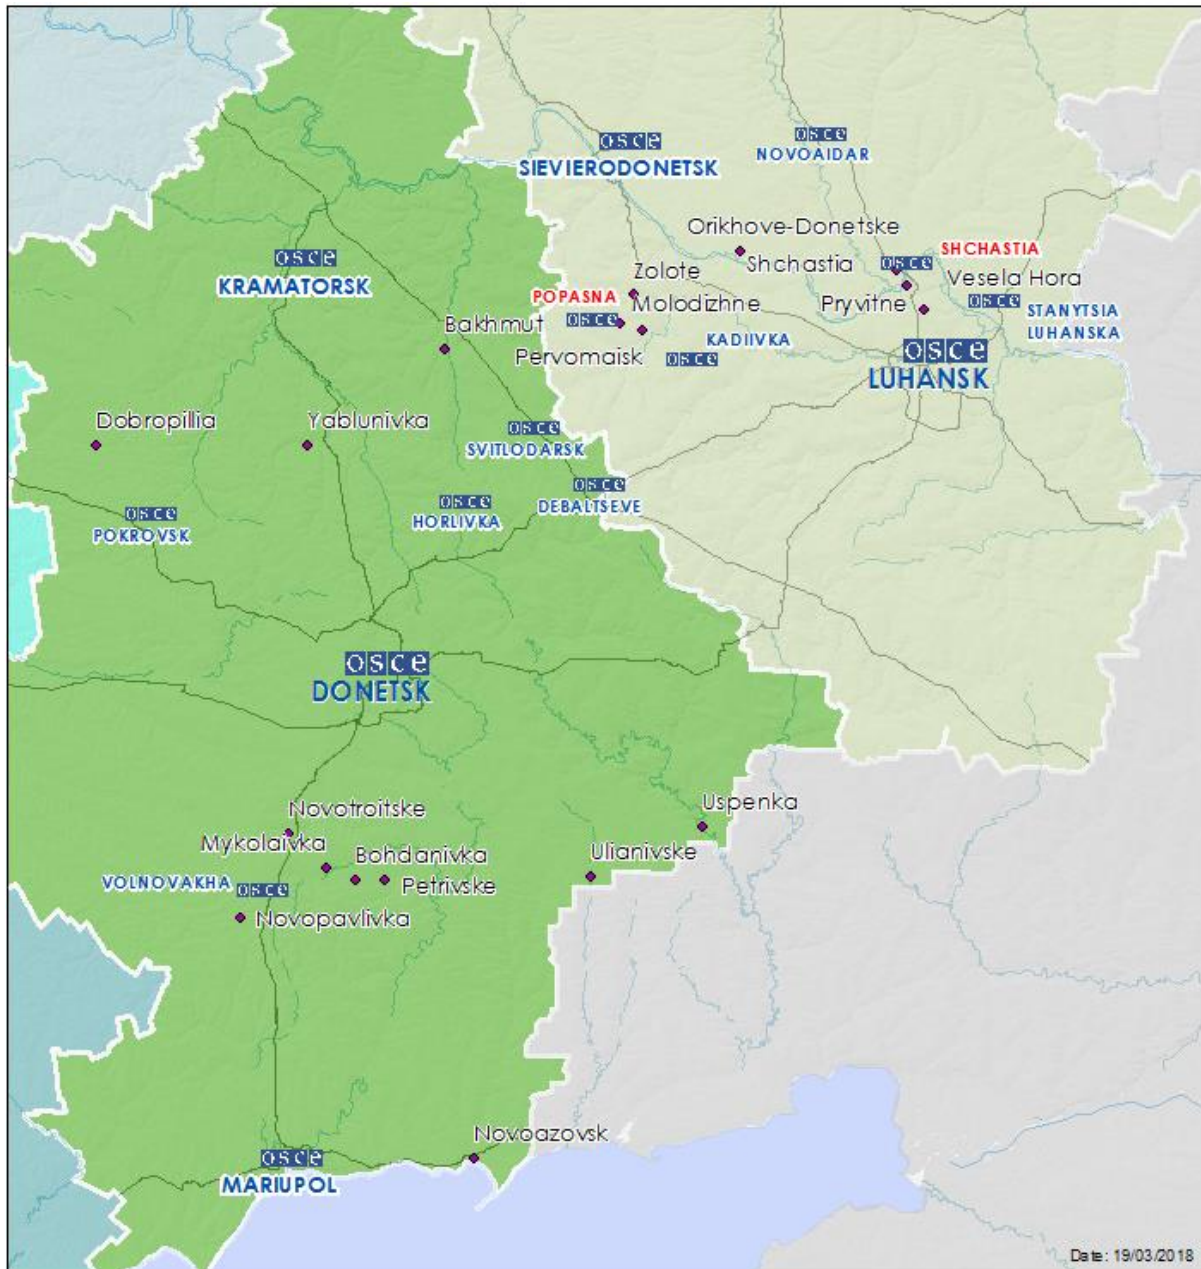

Map of Donetsk and Luhansk regions²

² The SMM is deployed to ten locations throughout Ukraine – Kherson, Odessa, Lviv, Ivano-Frankivsk, Kharkiv, Dnipro, Chernivtsi, Luhansk and Kyiv – as per Permanent Council Decision 1117 of 21 March 2014. This map of eastern Ukraine is meant for illustrative purposes and indicates locations mentioned in the report, as well as those where the SMM has offices (monitoring teams, patrol hubs, and forward patrol bases) in Donetsk and Luhansk regions. (In red: forward patrol bases from which SMM staff has temporarily relocated based on recommendations of security experts from participating States as well as SMM security considerations).