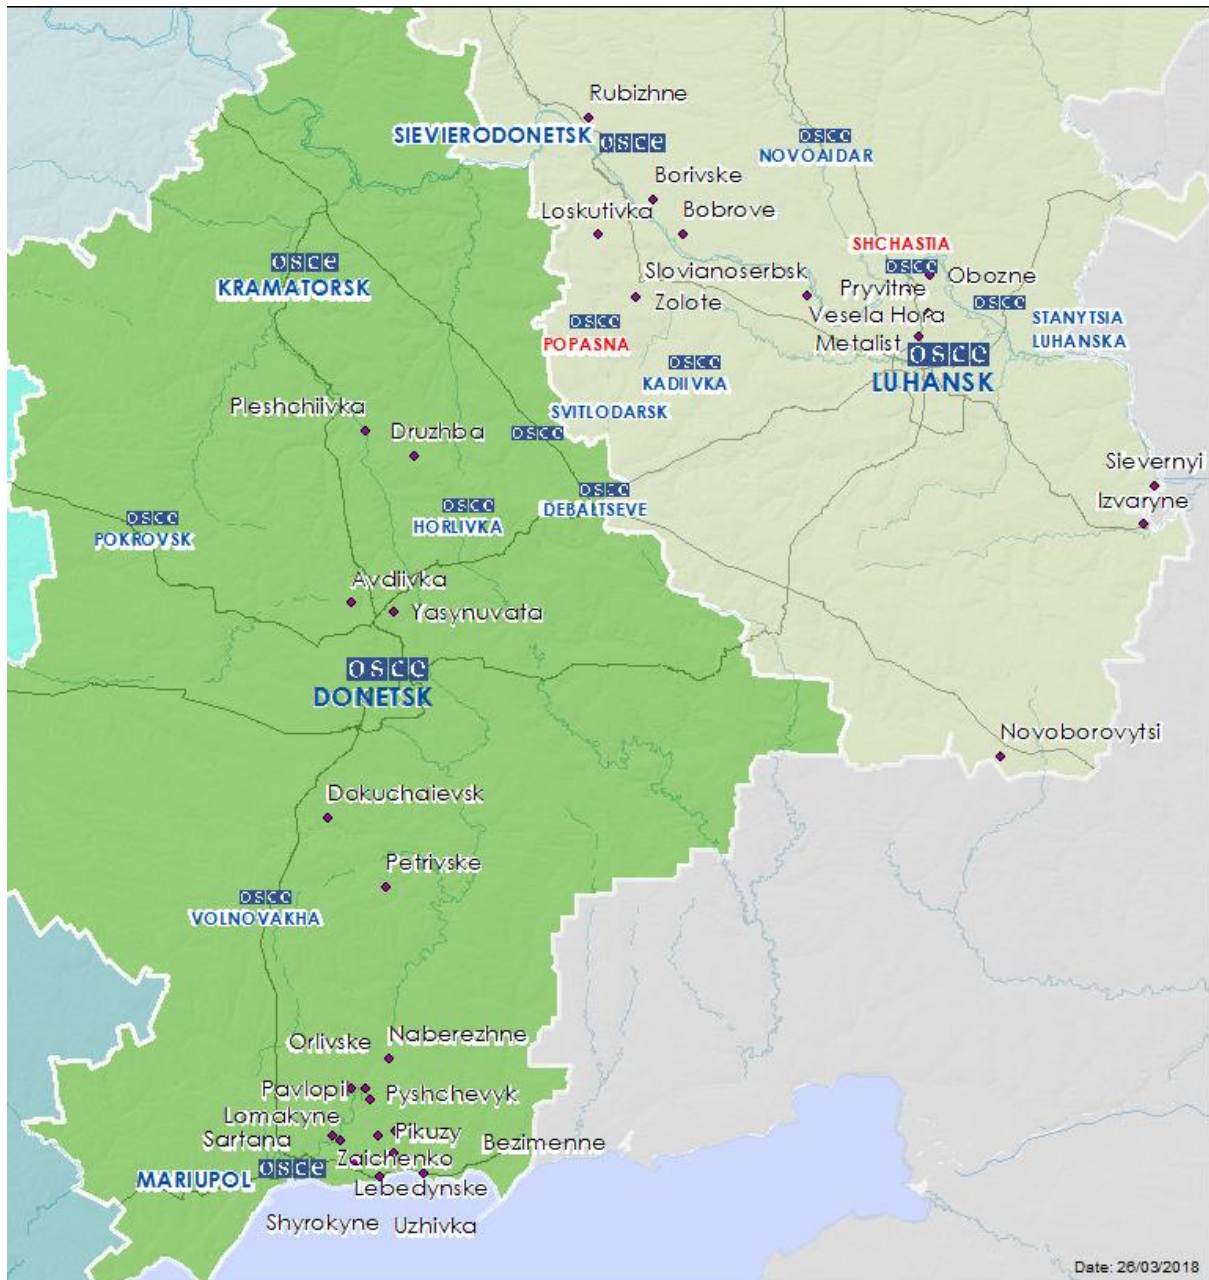

Map of Donetsk and Luhansk regions²

² The SMM is deployed to ten locations throughout Ukraine – Kherson, Odessa, Lviv, Ivano-Frankivsk, Kharkiv, Donetsk, Dnipro, Chernivtsi, Luhansk and Kyiv – as per Permanent Council Decision 1117 of 21 March 2014. This map of eastern Ukraine is meant for illustrative purposes and indicates locations mentioned in the report, as well as those where the SMM has offices (monitoring teams, patrol hubs, and forward patrol bases) in Donetsk and Luhansk regions. (In red: forward patrol bases from which SMM staff has temporarily relocated based on recommendations of security experts from participating States as well as SMM security considerations).