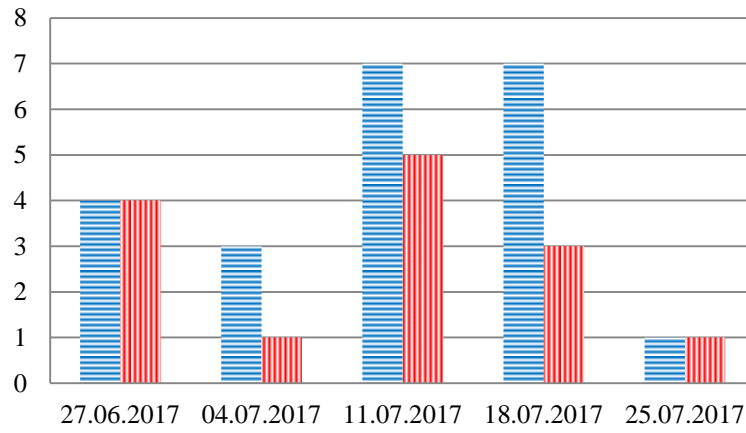

TRENDS AND FIGURES AT A GLANCE

(For the period from 10:00 on 20 June 2017 to 10:00 on 25 July 2017)

■ - to the Russian Federation ■ - to Ukraine

Families with a significant amount of luggage

Trucks