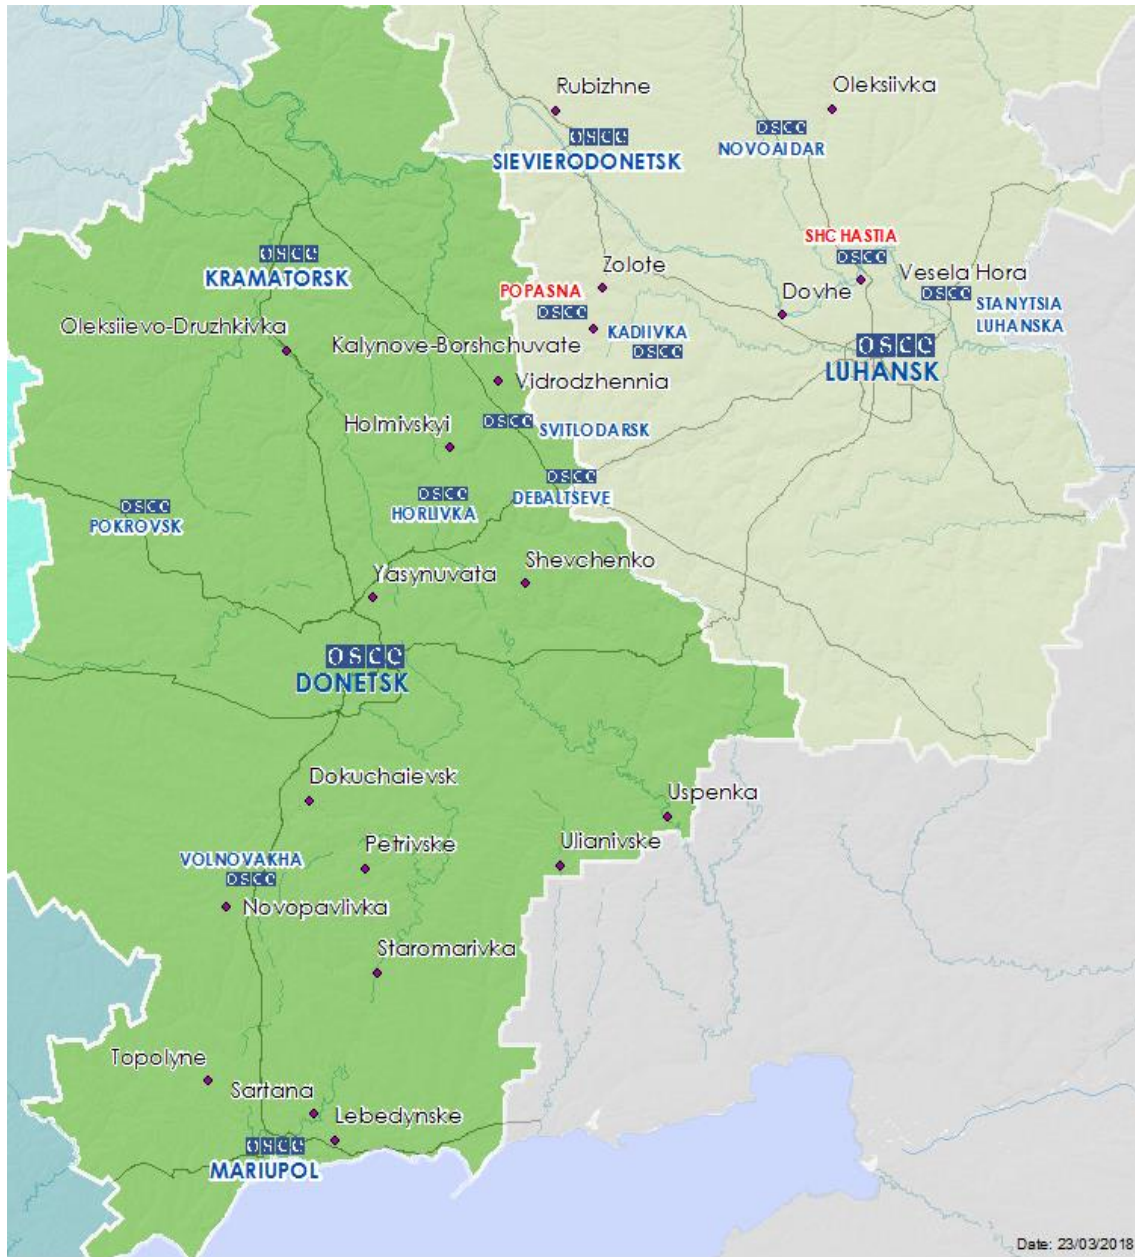

Map of Donetsk and Luhansk regions²

² The SMM is deployed to ten locations throughout Ukraine – Kherson, Odessa, Lviv, Ivano-Frankivsk, Kharkiv, Dnipro, Chernivtsi, Luhansk and Kyiv – as per Permanent Council Decision 1117 of 21 March 2014. This map of eastern Ukraine is meant for illustrative purposes and indicates locations mentioned in the report, as well as those where the SMM has offices (monitoring teams, patrol hubs, and forward patrol bases) in Donetsk and Luhansk regions. (In red: forward patrol bases from which SMM staff has temporarily relocated based on recommendations of security experts from participating States as well as SMM security considerations).