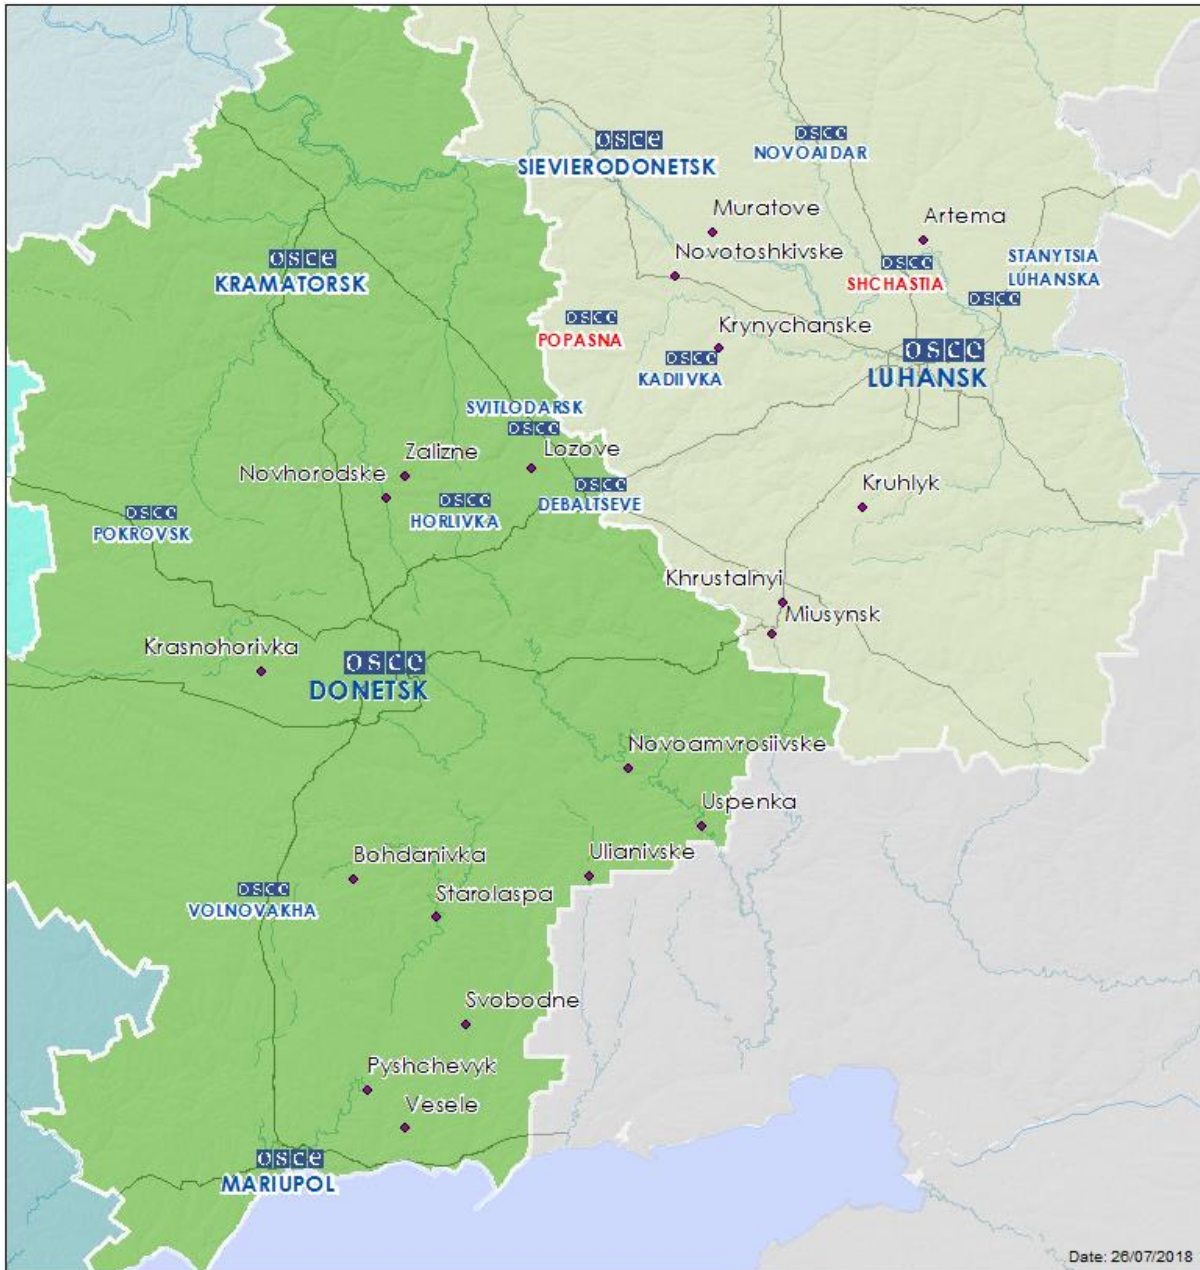

Map of Donetsk and Luhansk regions²

² The SMM is deployed to ten locations throughout Ukraine – Kherson, Odessa, Lviv, Ivano-Frankivsk, Kharkiv, Donetsk, Dnipro, Chernivtsi, Luhansk and Kyiv – as per Permanent Council Decision 1117 of 21 March 2014. This map of eastern Ukraine is meant for illustrative purposes and indicates locations mentioned in the report, as well as those where the SMM has offices (monitoring teams, patrol hubs, and forward patrol bases) in Donetsk and Luhansk regions. (In red: forward patrol bases from which SMM staff has temporarily relocated based on recommendations of security experts from participating States as well as SMM security considerations).