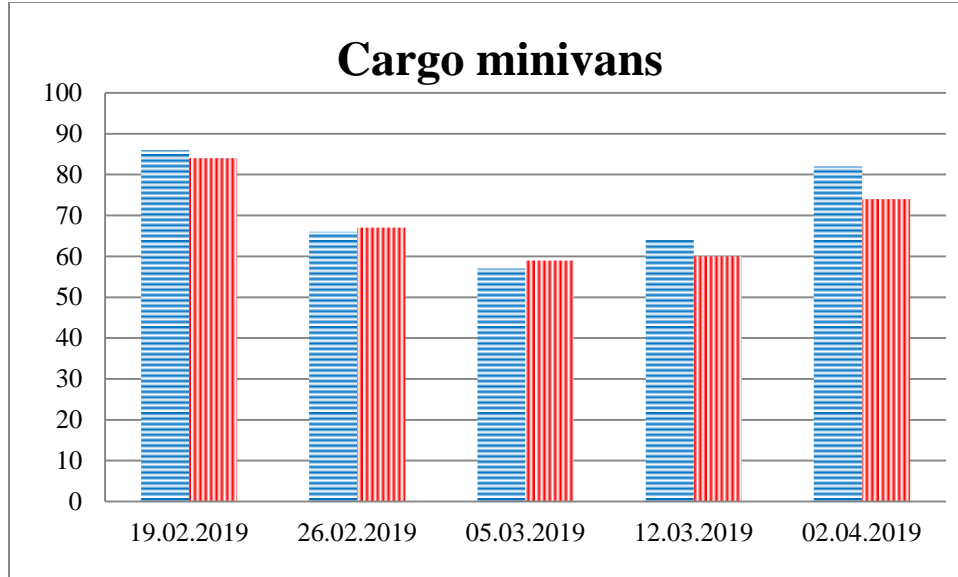

TRENDS AND FIGURES AT A GLANCE

(For the period from 09:00 on 12 February 2019 to 09:00 on 2 April 2019)¹

■ to the Russian Federation ■ to Ukraine

¹ The dates at the bottom of each graph refer to the day when the Weekly Reports were issued and include the observations made during the previous seven days.

Timetable of the trains heard at the Gukovo BCP

Date	To RF	To UA
26/03/2019	14:34 16:03	19:48
27/03/2019	15:49 21:14	
28/03/2019		03:16 10:29 16:55 17:50
29/03/2019	02:26 18:34	00:29 10:21 16:36 17:50
30/03/2019	16:13 21:53	12:02 06:33
31/03/2019	06:00 15:17 18:59	09:52 20:45
01/03/2019	12:36 18:38	16:56 22:40
02/03/2019	00:22	01:32
