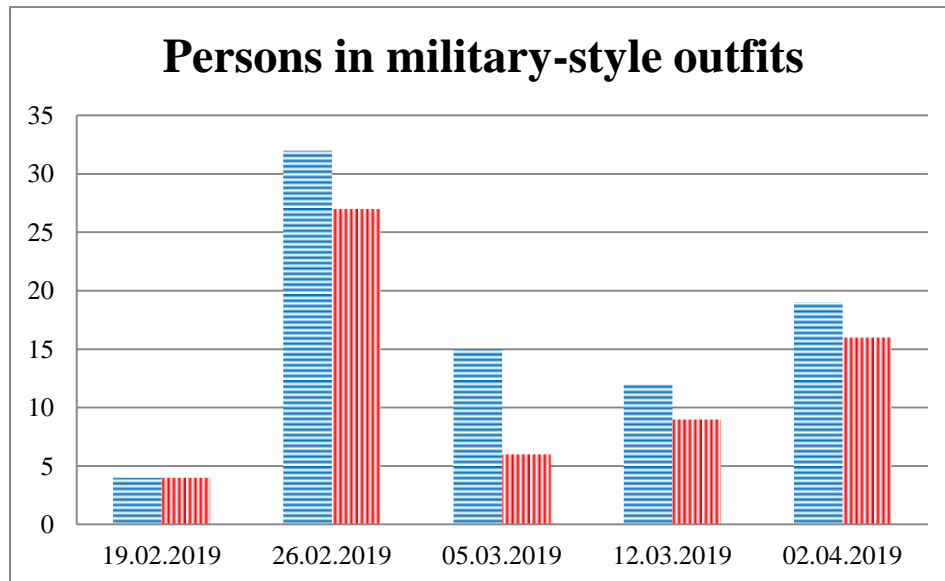

TRENDS AND FIGURES AT A GLANCE

(For the period from 09:00 on 12 February 2019 to 09:00 on 2 April 2019)¹

■ to the Russian Federation ■ to Ukraine

¹ The dates at the bottom of each graph refer to the day when the Weekly Reports were issued and include the observations made during the previous seven days.