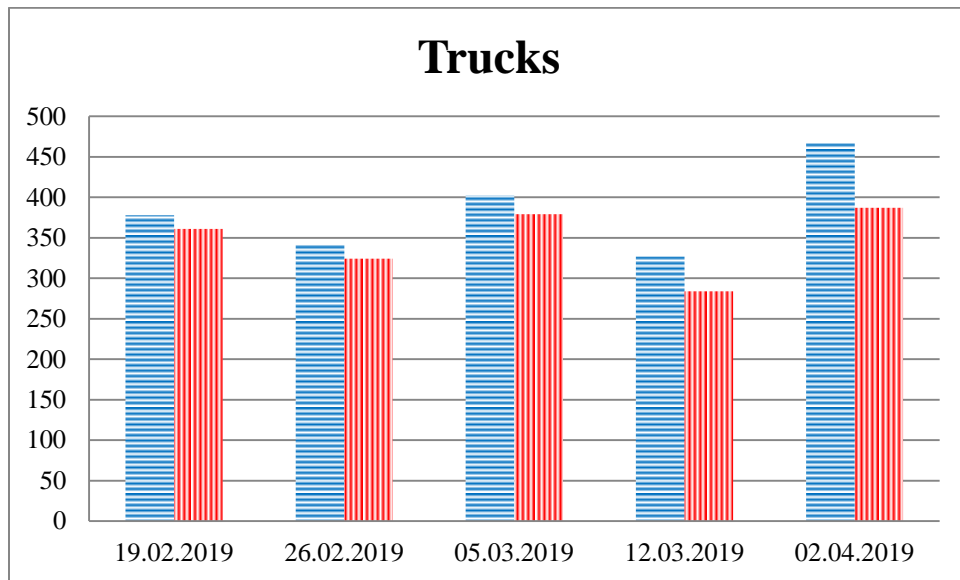

TRENDS AND FIGURES AT A GLANCE

(For the period from 09:00 on 12 February 2019 to 09:00 on 2 April 2019)¹

■ to the Russian Federation ■ to Ukraine

¹ The dates at the bottom of each graph refer to the day when the Weekly Reports were issued and include the observations made during the previous seven days.

Timetable of the trains heard at the Gukovo BCP

Date	To RF	To UA
26/03/2019	14:34 16:03	19:48
27/03/2019	15:49 21:14	
28/03/2019		03:16 10:29 16:55 17:50
29/03/2019	02:26 18:34	00:29 10:21 16:36 17:50
30/03/2019	16:13 21:53	12:02 06:33
31/03/2019	06:00 15:17 18:59	09:52 20:45
01/03/2019	12:36 18:38	16:56 22:40
02/03/2019	00:22	01:32
