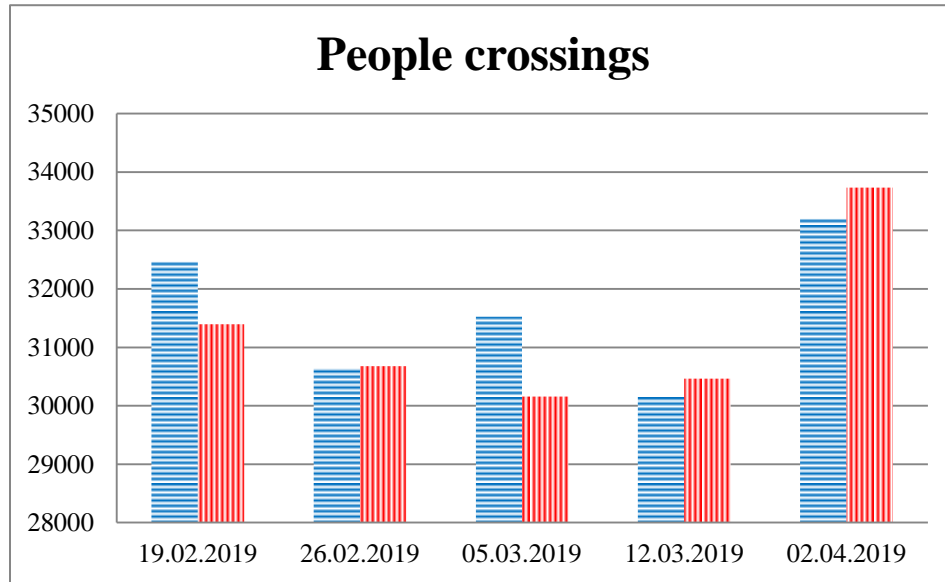

TRENDS AND FIGURES AT A GLANCE

(For the period from 09:00 on 12 February 2019 to 09:00 on 2 April 2019)¹

■ to the Russian Federation ■ to Ukraine

¹ The dates at the bottom of each graph refer to the day when the Weekly Reports were issued and include the observations made during the previous seven days.

Timetable of the trains heard at the Gukovo BCP

Date	To RF	To UA
26/03/2019	14:34 16:03	19:48
27/03/2019	15:49 21:14	
28/03/2019		03:16 10:29 16:55 17:50
29/03/2019	02:26 18:34	00:29 10:21 16:36 17:50
30/03/2019	16:13 21:53	12:02 06:33
31/03/2019	06:00 15:17 18:59	09:52 20:45
01/03/2019	12:36 18:38	16:56 22:40
02/03/2019	00:22	01:32
