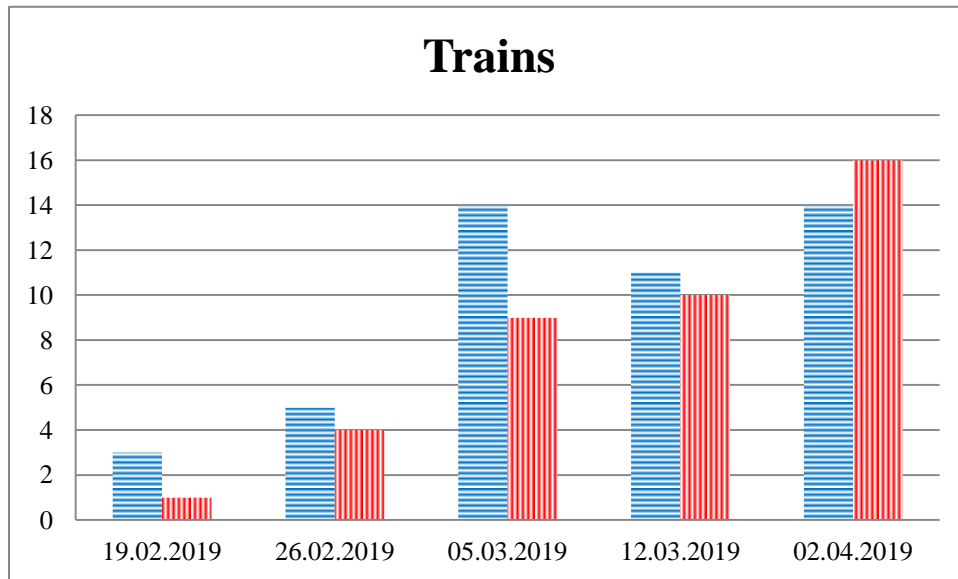

TRENDS AND FIGURES AT A GLANCE

(For the period from 09:00 on 12 February 2019 to 09:00 on 2 April 2019)¹

■ to the Russian Federation ■ to Ukraine

¹ The dates at the bottom of each graph refer to the day when the Weekly Reports were issued and include the observations made during the previous seven days.

Timetable of the trains heard at the Gukovo BCP

Date	To RF	To UA
26/03/2019	14:34 16:03	19:48
27/03/2019	15:49 21:14	
28/03/2019		03:16 10:29 16:55 17:50
29/03/2019	02:26 18:34	00:29 10:21 16:36 17:50
30/03/2019	16:13 21:53	12:02 06:33
31/03/2019	06:00 15:17 18:59	09:52 20:45
01/03/2019	12:36 18:38	16:56 22:40
02/03/2019	00:22	01:32
