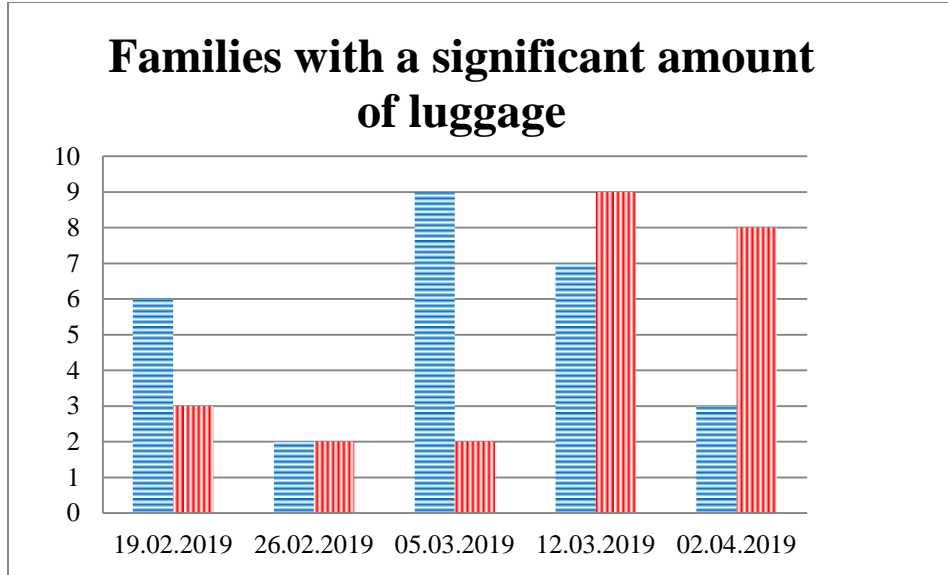

TRENDS AND FIGURES AT A GLANCE

(For the period from 09:00 on 12 February 2019 to 09:00 on 2 April 2019)¹

■ to the Russian Federation ■ to Ukraine

¹ The dates at the bottom of each graph refer to the day when the Weekly Reports were issued and include the observations made during the previous seven days.

Timetable of the trains heard at the Gukovo BCP

Date	To RF	To UA
26/03/2019	14:34 16:03	19:48
27/03/2019	15:49 21:14	
28/03/2019		03:16 10:29 16:55 17:50
29/03/2019	02:26 18:34	00:29 10:21 16:36 17:50
30/03/2019	16:13 21:53	12:02 06:33
31/03/2019	06:00 15:17 18:59	09:52 20:45
01/03/2019	12:36 18:38	16:56 22:40
02/03/2019	00:22	01:32
