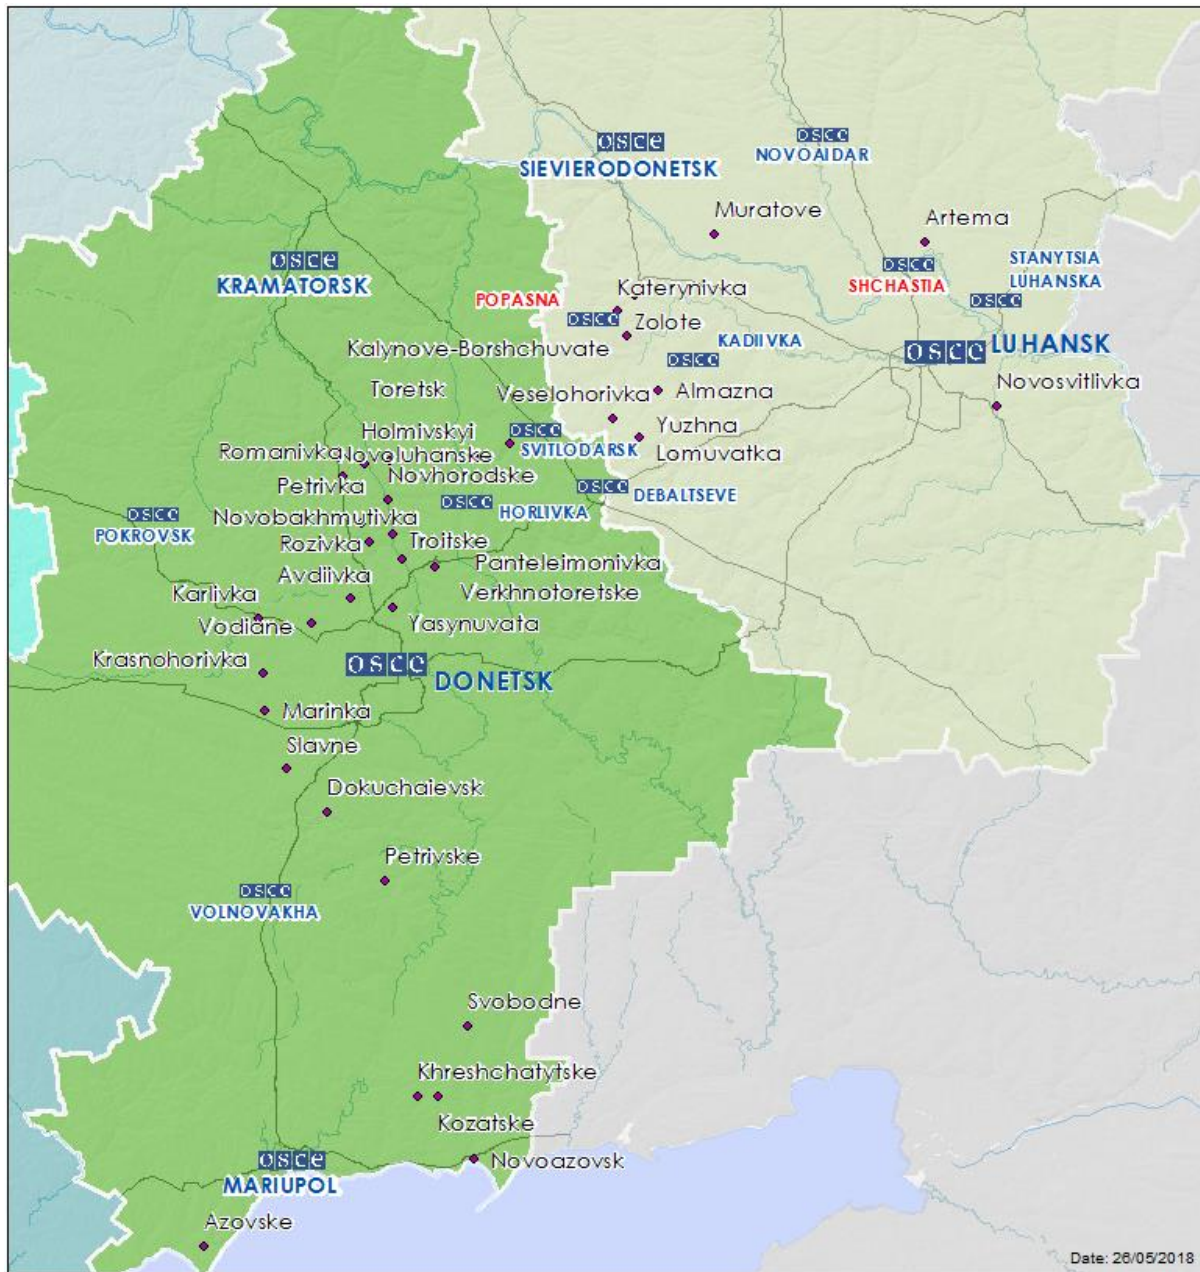

## Map of Donetsk and Luhansk regions<sup>2</sup>

<sup>2</sup> The SMM is deployed to ten locations throughout Ukraine – Kherson, Odessa, Lviv, Ivano-Frankivsk, Kharkiv, Dnipro, Chernivtsi, Luhansk and Kyiv – as per Permanent Council Decision 1117 of 21 March 2014. This map of eastern Ukraine is meant for illustrative purposes and indicates locations mentioned in the report, as well as those where the SMM has offices (monitoring teams, patrol hubs, and forward patrol bases) in Donetsk and Luhansk regions. (In red: forward patrol bases from which SMM staff has temporarily relocated based on recommendations of security experts from participating States as well as SMM security considerations).