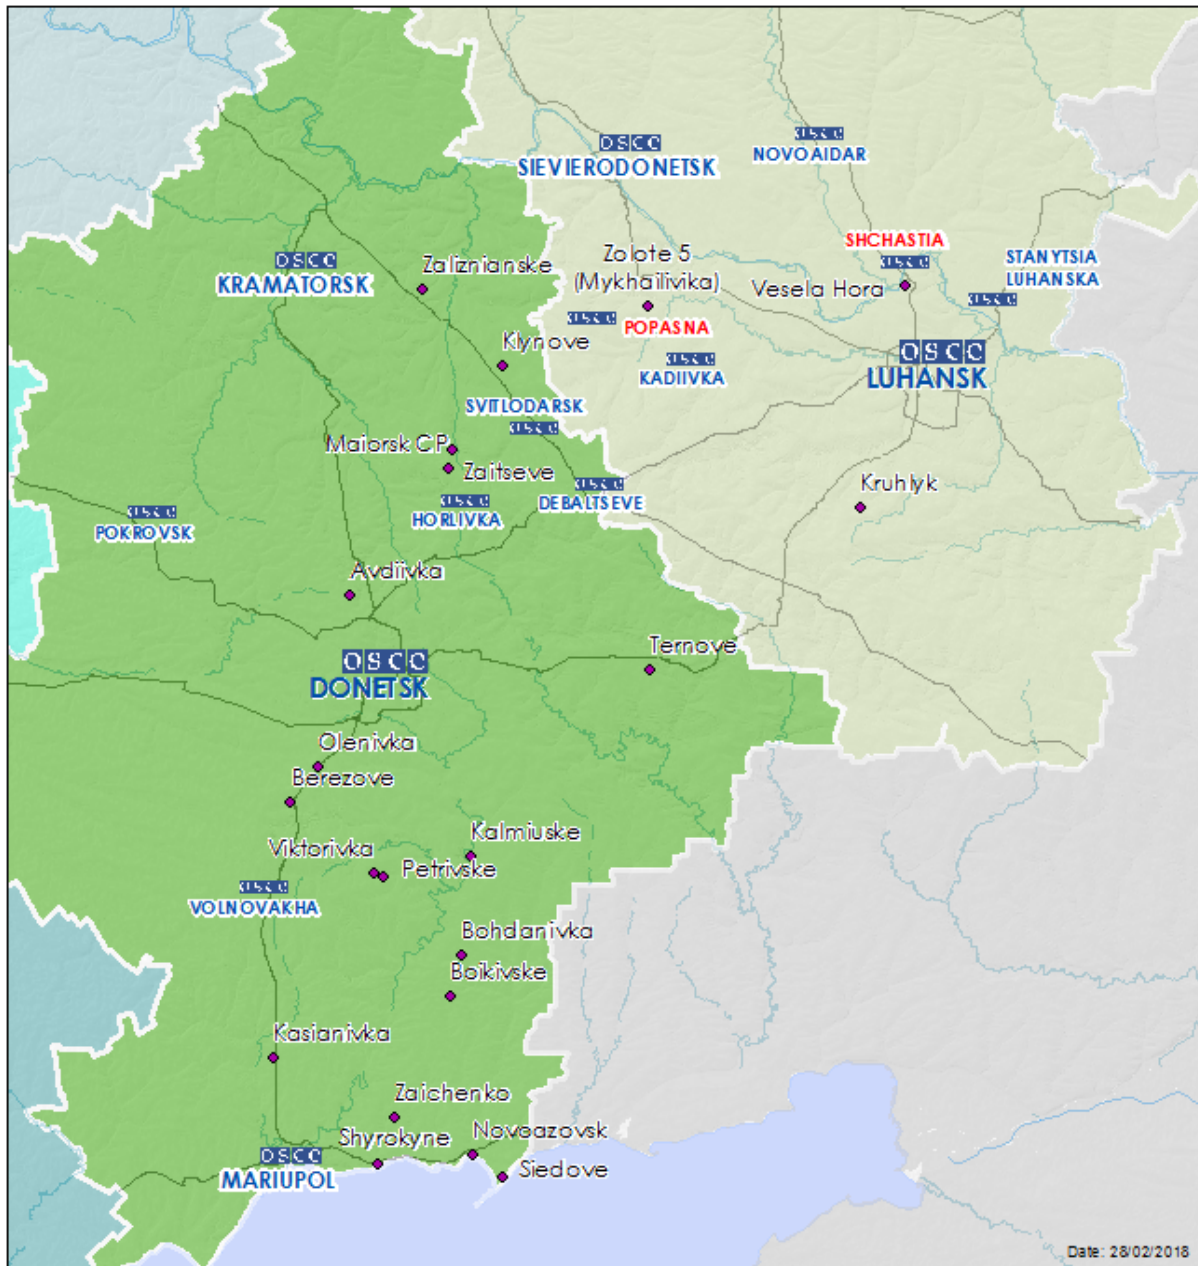

Map of Donetsk and Luhansk regions²

² The SMM is deployed to ten locations throughout Ukraine – Kherson, Odessa, Lviv, Ivano-Frankivsk, Kharkiv, Donetsk, Dnipro, Chernivtsi, Luhansk and Kyiv – as per Permanent Council Decision 1117 of 21 March 2014. This map of eastern Ukraine is meant for illustrative purposes and indicates locations mentioned in the report, as well as those where the SMM has offices (monitoring teams, patrol hubs, and forward patrol bases) in Donetsk and Luhansk regions. (In red: forward patrol bases from which SMM staff has temporarily relocated based on recommendations of security experts from participating States as well as SMM security considerations).