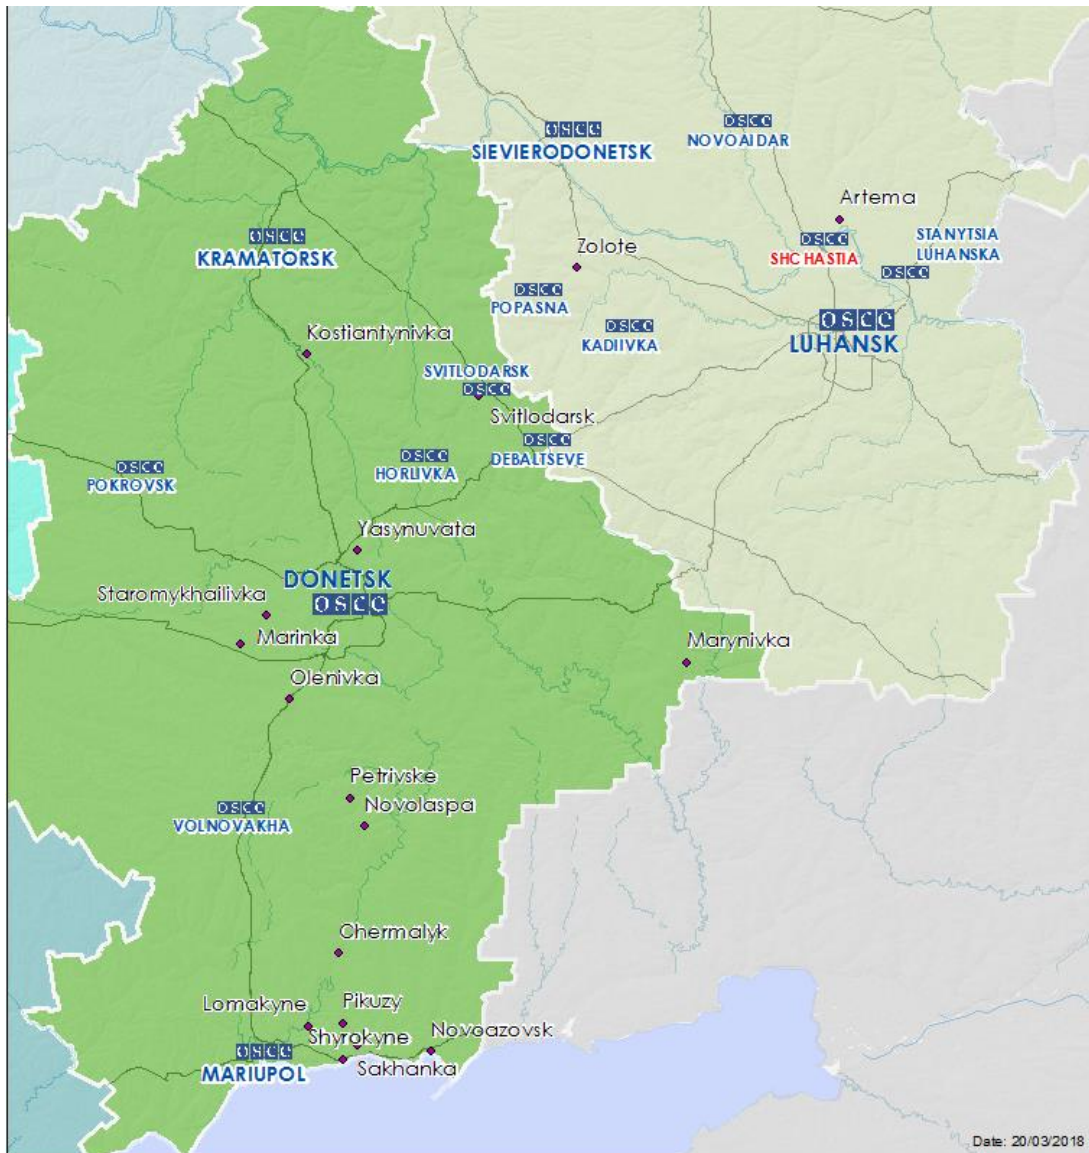

Map of Donetsk and Luhansk regions²

² The SMM is deployed to ten locations throughout Ukraine – Kherson, Odessa, Lviv, Ivano-Frankivsk, Kharkiv, Donetsk, Dnipro, Chernivtsi, Luhansk and Kyiv – as per Permanent Council Decision 1117 of 21 March 2014. This map of eastern Ukraine is meant for illustrative purposes and indicates locations mentioned in the report, as well as those where the SMM has offices (monitoring teams, patrol hubs, and forward patrol bases) in Donetsk and Luhansk regions. (In red: forward patrol bases from which SMM staff has temporarily relocated based on recommendations of security experts from participating States as well as SMM security considerations).