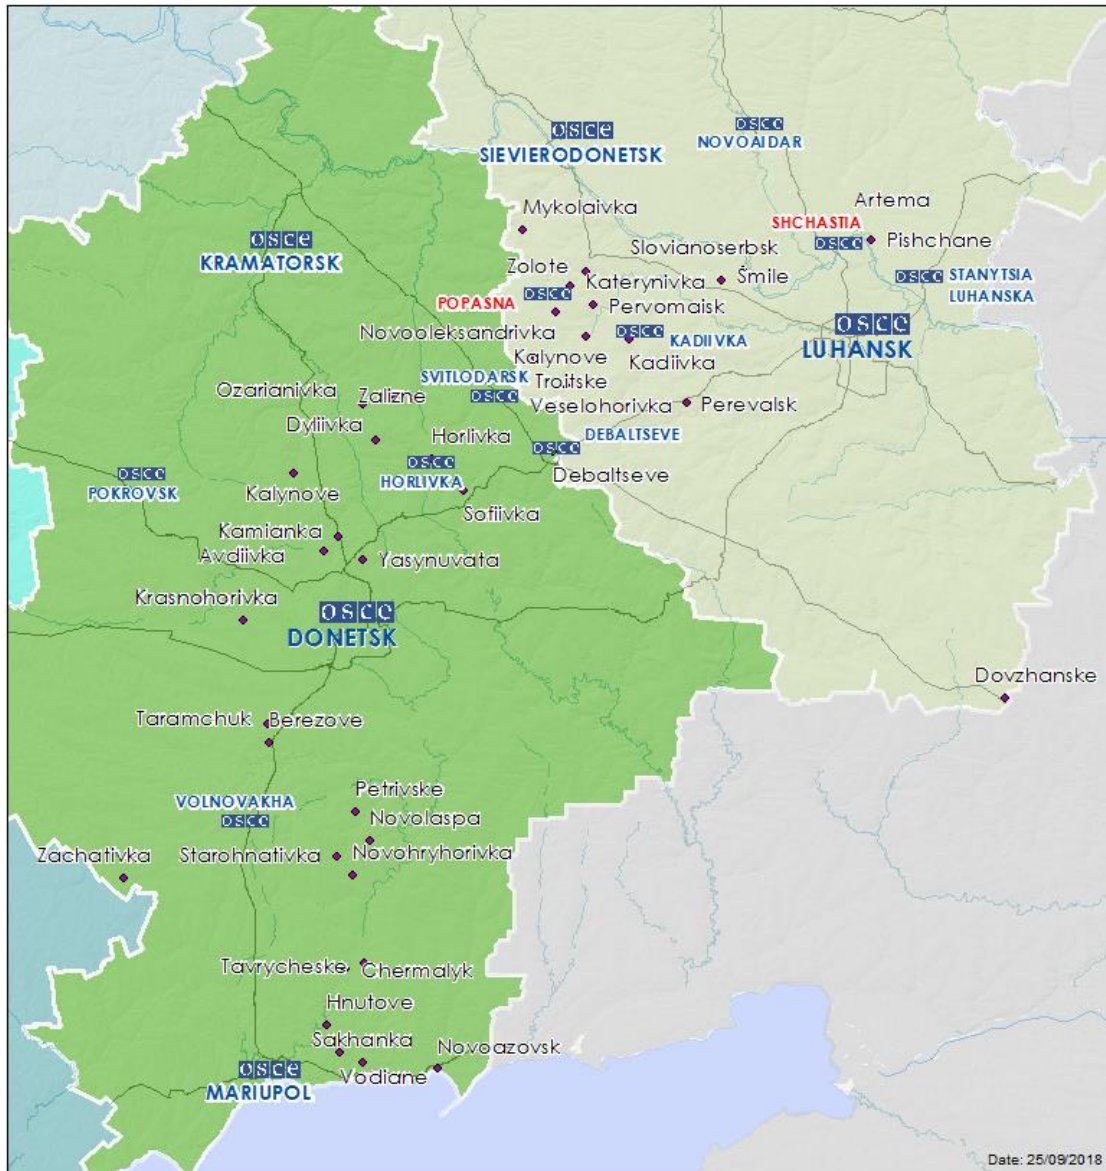

Map of Donetsk and Luhansk regions²

² The SMM is deployed to ten locations throughout Ukraine – Kherson, Odessa, Lviv, Ivano-Frankivsk, Kharkiv, Donetsk, Dnipro, Chernivtsi, Luhansk and Kyiv – as per Permanent Council Decision 1117 of 21 March 2014. This map of eastern Ukraine is meant for illustrative purposes and indicates locations mentioned in the report, as well as those where the SMM has offices (monitoring teams, patrol hubs, and forward patrol bases) in Donetsk and Luhansk regions. (In red: forward patrol bases from which SMM staff has temporarily relocated based on recommendations of security experts from participating States as well as SMM security considerations).