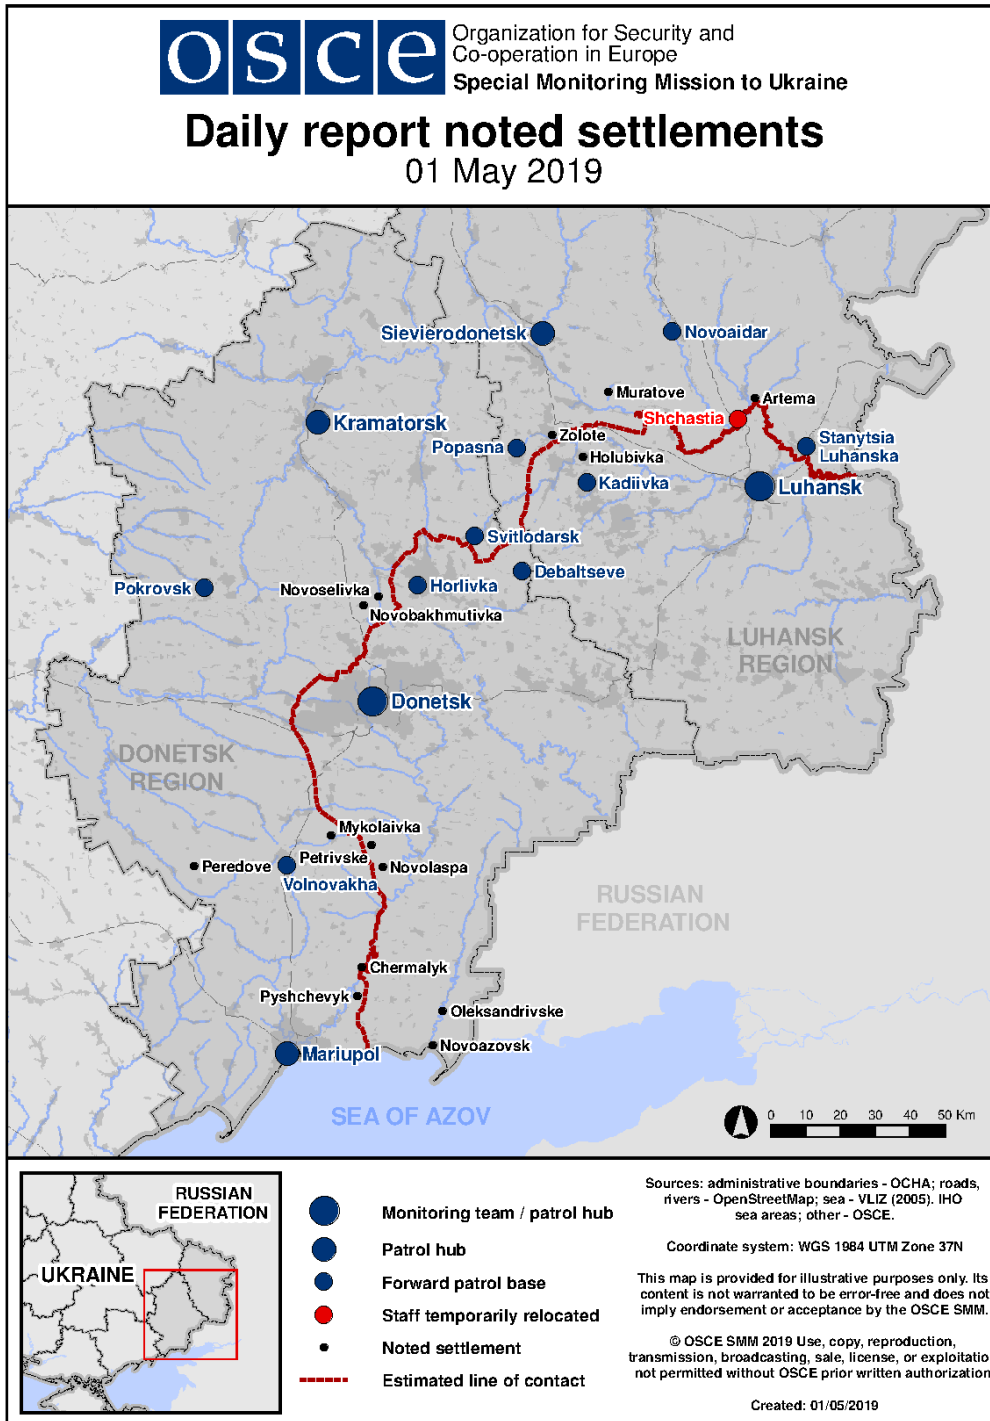

Map of Donetsk and Luhansk regions²

² The SMM is deployed to ten locations throughout Ukraine – Kherson, Odessa, Lviv, Ivano-Frankivsk, Kharkiv, Donetsk, Dnipro, Chernivtsi, Luhansk and Kyiv – as per Permanent Council Decision 1117 of 21 March 2014. This map of eastern Ukraine is meant for illustrative purposes and indicates locations mentioned in the report, as well as those where the SMM has offices (monitoring teams, patrol hubs, and forward patrol bases) in Donetsk and Luhansk regions. (In red: forward patrol bases from which SMM staff has temporarily relocated based on recommendations of security experts from participating States as well as SMM security considerations).