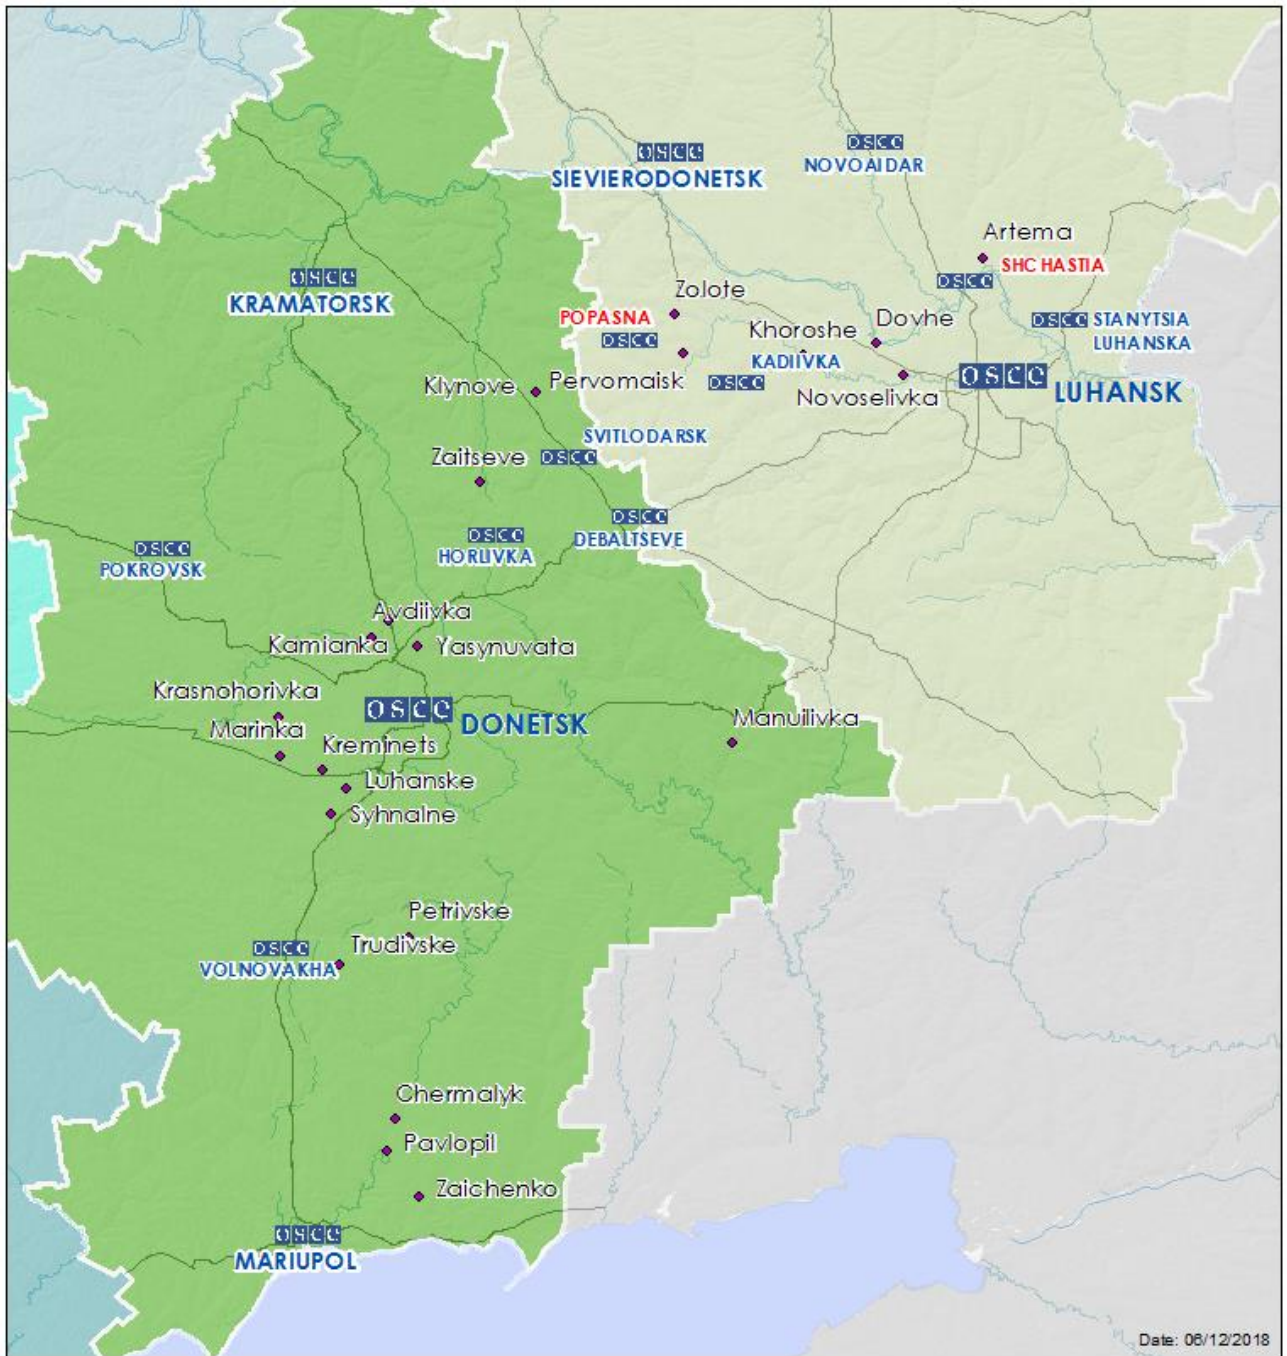

## Map of Donetsk and Luhansk regions<sup>2</sup>

<sup>2</sup> The SMM is deployed to ten locations throughout Ukraine – Kherson, Odessa, Lviv, Ivano-Frankivsk, Kharkiv, Donetsk, Dnipro, Chernivtsi, Luhansk and Kyiv – as per Permanent Council Decision 1117 of 21 March 2014. This map of eastern Ukraine is meant for illustrative purposes and indicates locations mentioned in the report, as well as those where the SMM has offices (monitoring teams, patrol hubs, and forward patrol bases) in Donetsk and Luhansk regions. (In red: forward patrol bases from which SMM staff has temporarily relocated based on recommendations of security experts from participating States as well as SMM security considerations).