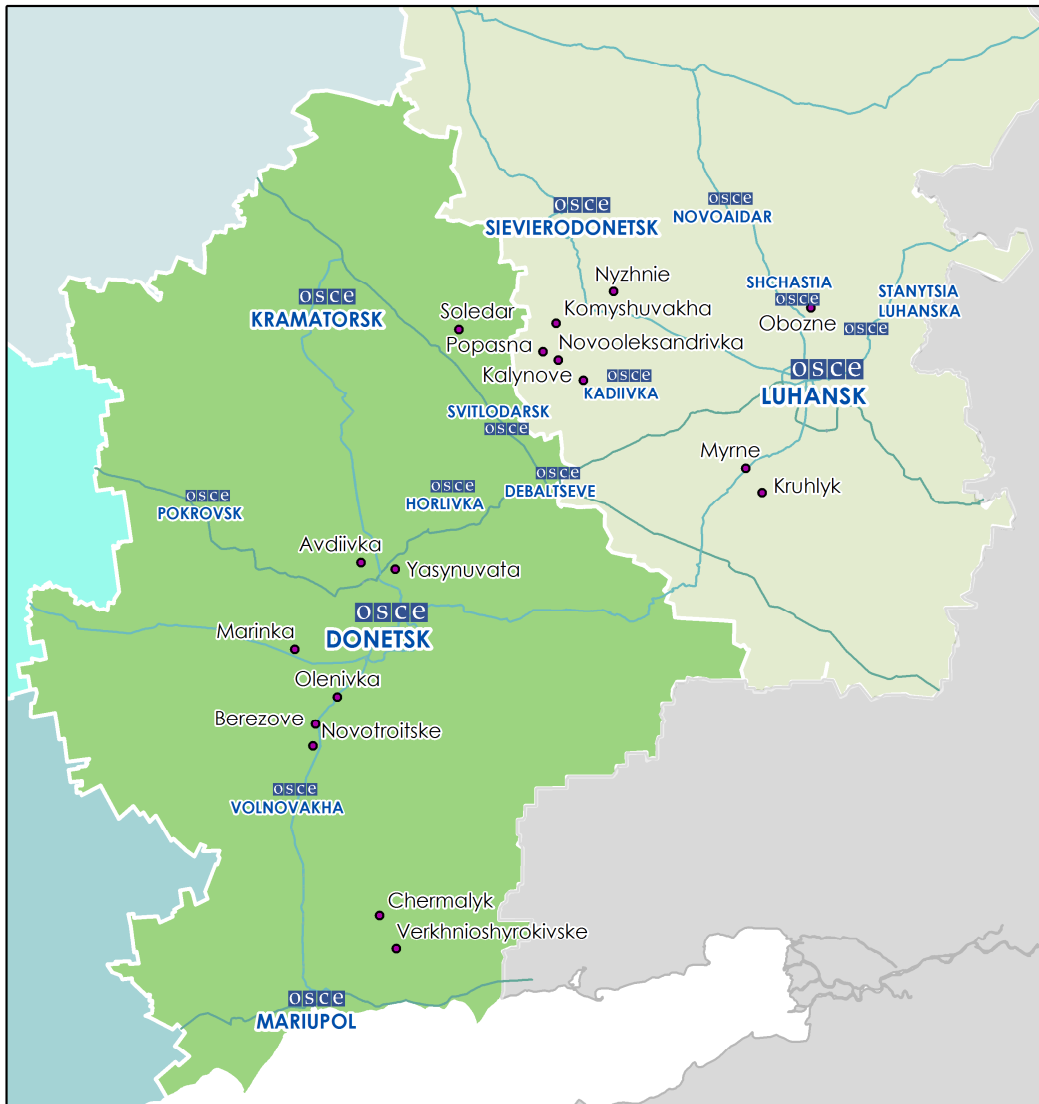

Map of Donetsk and Luhansk regions², 15 June 2016

² The SMM is actively deployed to ten locations throughout Ukraine, Kherson, Odessa, Lviv, Ivano-Frankivsk, Kharkiv, Donetsk, Dnipro, Chernivtsi, Luhansk and Kyiv, as per Permanent Council Decision 1117 of 21 March 2014. This map of eastern Ukraine is meant for illustrative purposes and indicates locations mentioned in the report, as well as those where the SMM has offices (monitoring teams, patrol hubs, and forward patrol bases) in Donetsk and Luhansk regions.