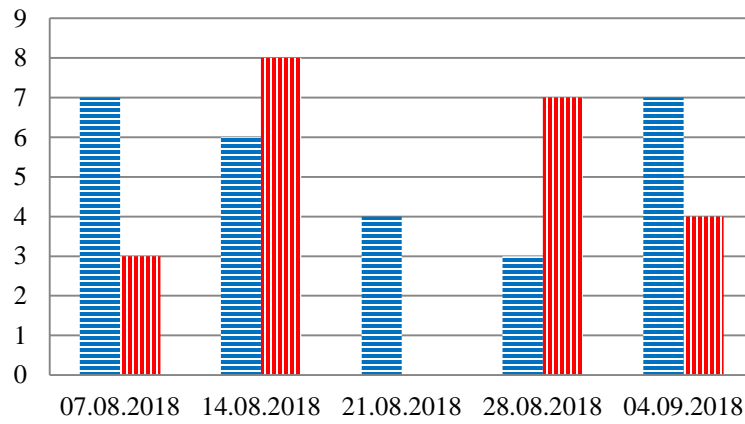

TRENDS AND FIGURES AT A GLANCE

(For the period from 09:00 on 31 July 2018 to 09:00 on 04 September 2018)

■ to the Russian Federation ■ to Ukraine

Families with a significant amount of luggage

Trucks