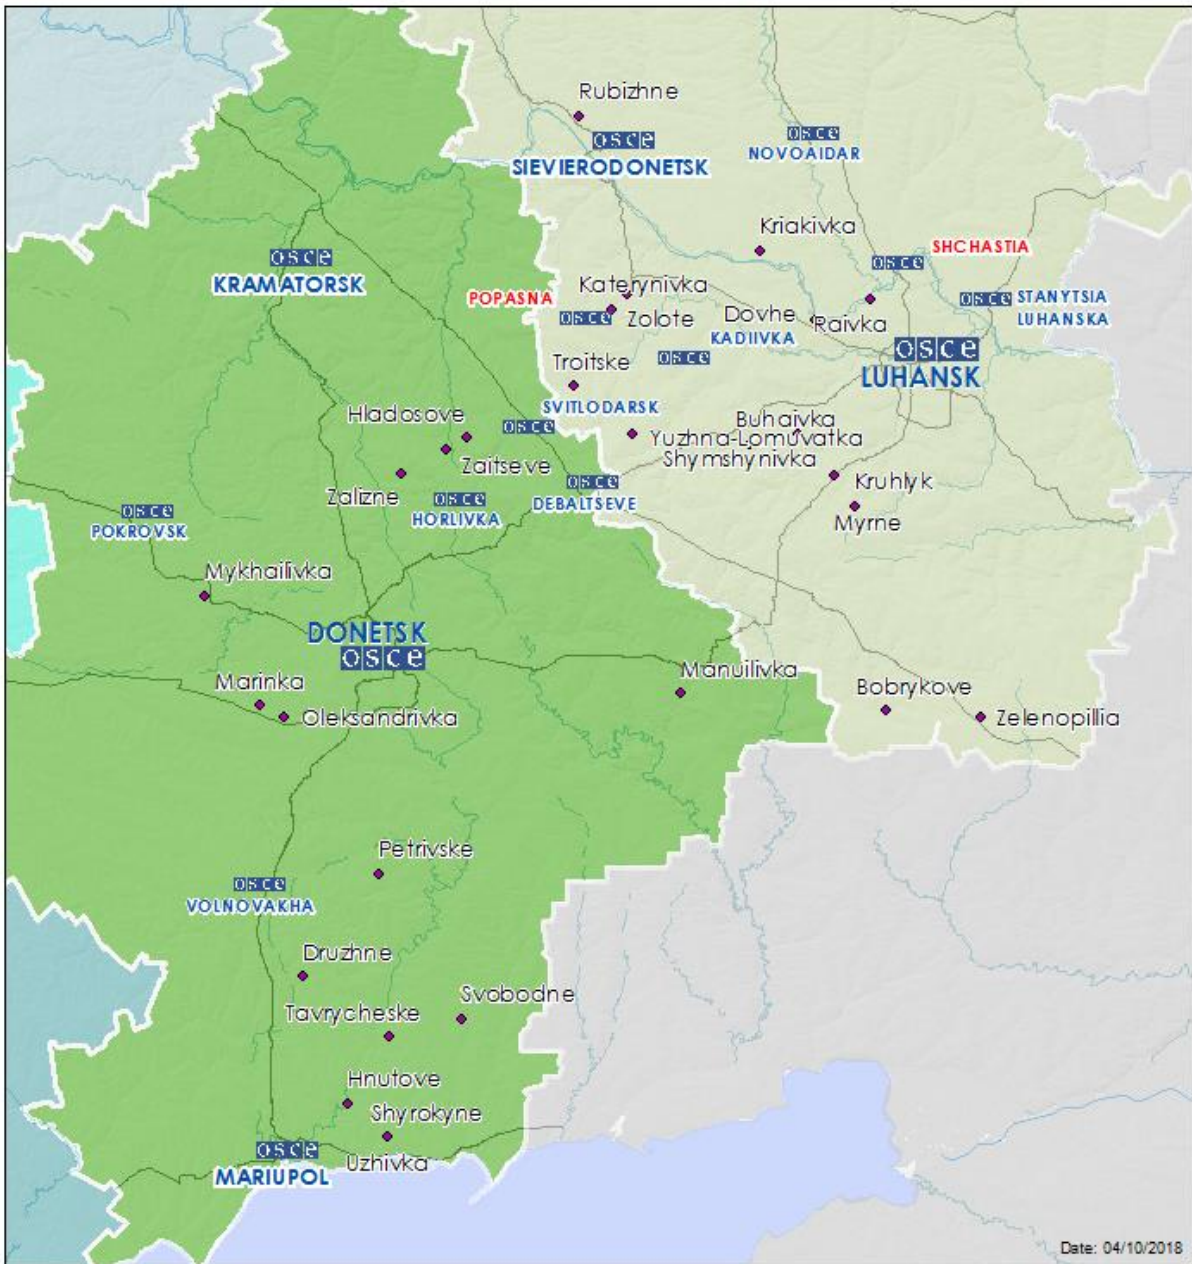

Map of Donetsk and Luhansk regions²

² The SMM is deployed to ten locations throughout Ukraine – Kherson, Odessa, Lviv, Ivano-Frankivsk, Kharkiv, Donetsk, Dnipro, Chernivtsi, Luhansk and Kyiv – as per Permanent Council Decision 1117 of 21 March 2014. This map of eastern Ukraine is meant for illustrative purposes and indicates locations mentioned in the report, as well as those where the SMM has offices (monitoring teams, patrol hubs, and forward patrol bases) in Donetsk and Luhansk regions. (In red: forward patrol bases from which SMM staff has temporarily relocated based on recommendations of security experts from participating States as well as SMM security considerations).