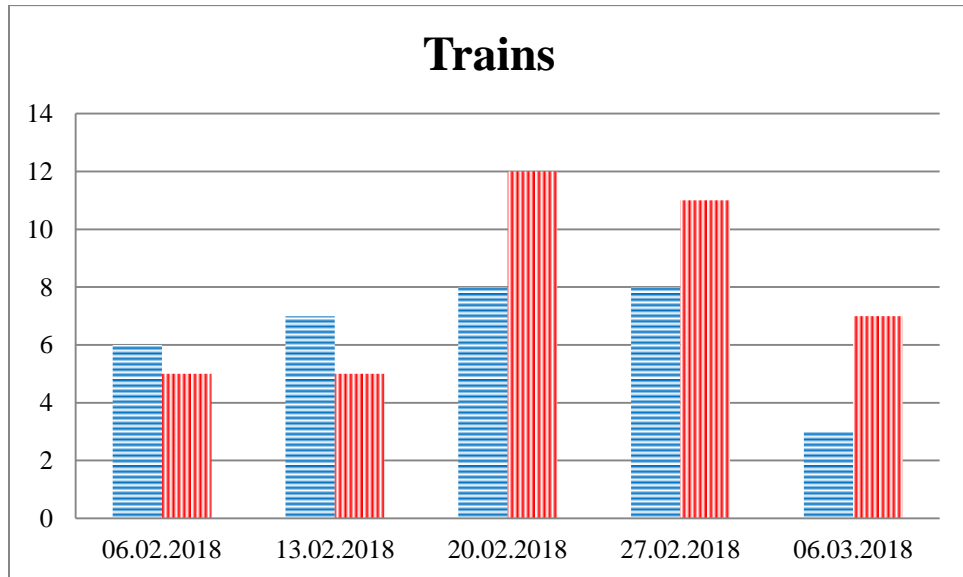

## TRENDS AND FIGURES AT A GLANCE

(For the period from 09:00 on 30 January 2018 to 09:00 on 6 March 2018)

■ - to the Russian Federation    ■ - to Ukraine

\*\*\*